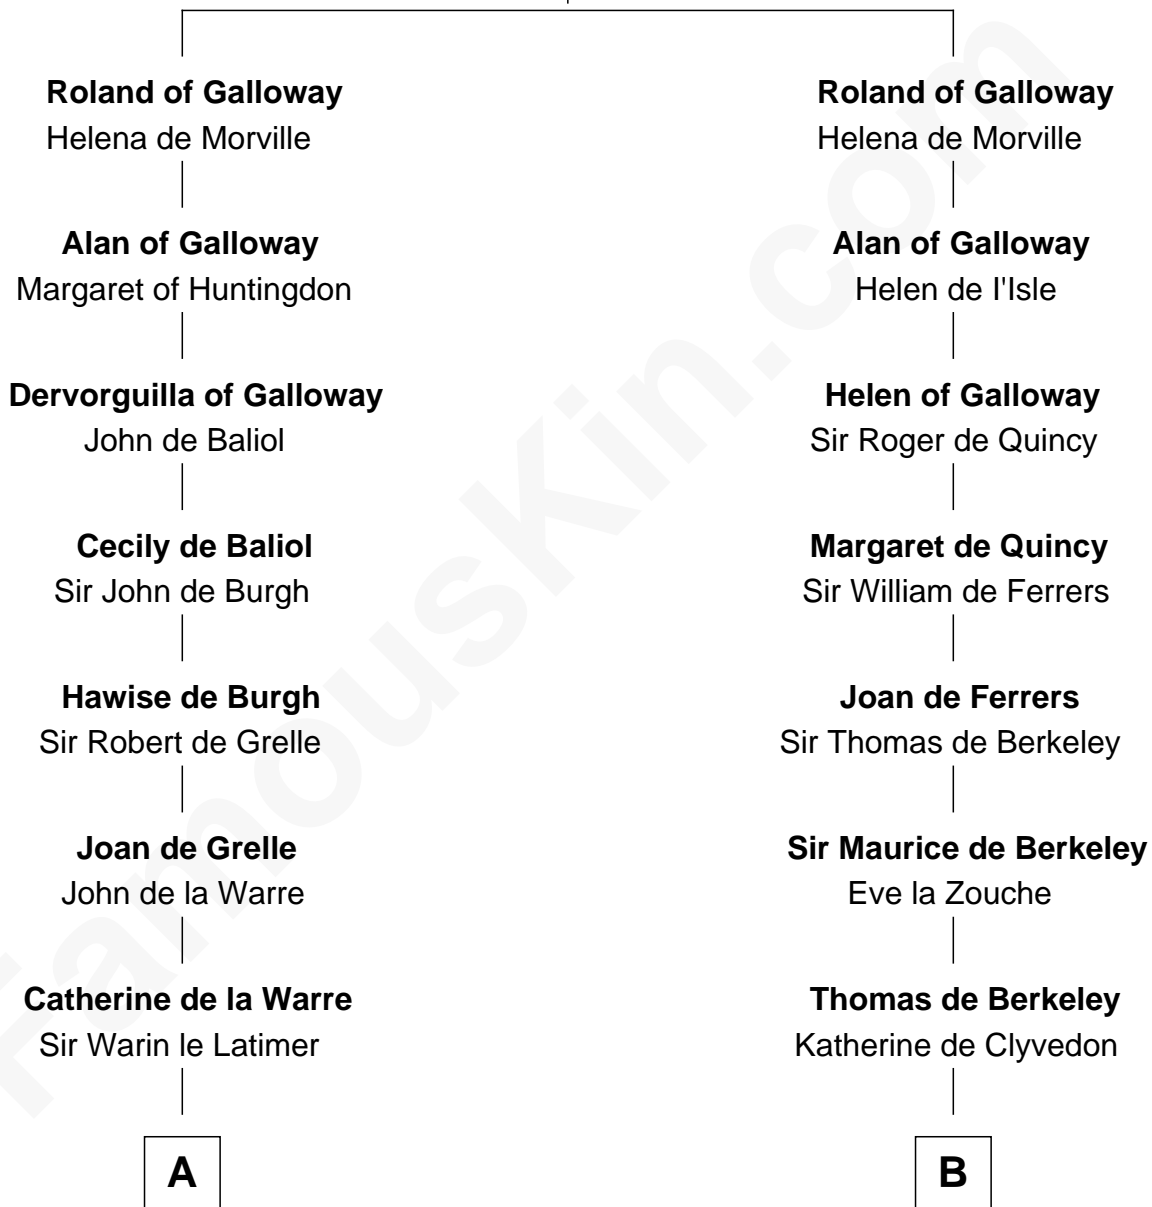

FamousKin.com
Relationship Chart of
William C. C. Claiborne
1st Governor of Louisiana

20th cousin 1 time removed of
C. W. Post
Founder of Post Cereals

Uhtred of Galloway
 Gunnild of Dunbar

C

Thomas Claiborne

Sarah Fenn

Thomas Claiborne

Ann Fox

Nathaniel Claiborne

Jane Cole

William Claiborne

Mary Leigh

William C. C. Claiborne

1st Governor of Louisiana

D

Azel Lathrop

Elizabeth Hyde

Erastus Lathrop

Sarah Bailey

Caroline Cushman Lathrop

Charles Rollin Post