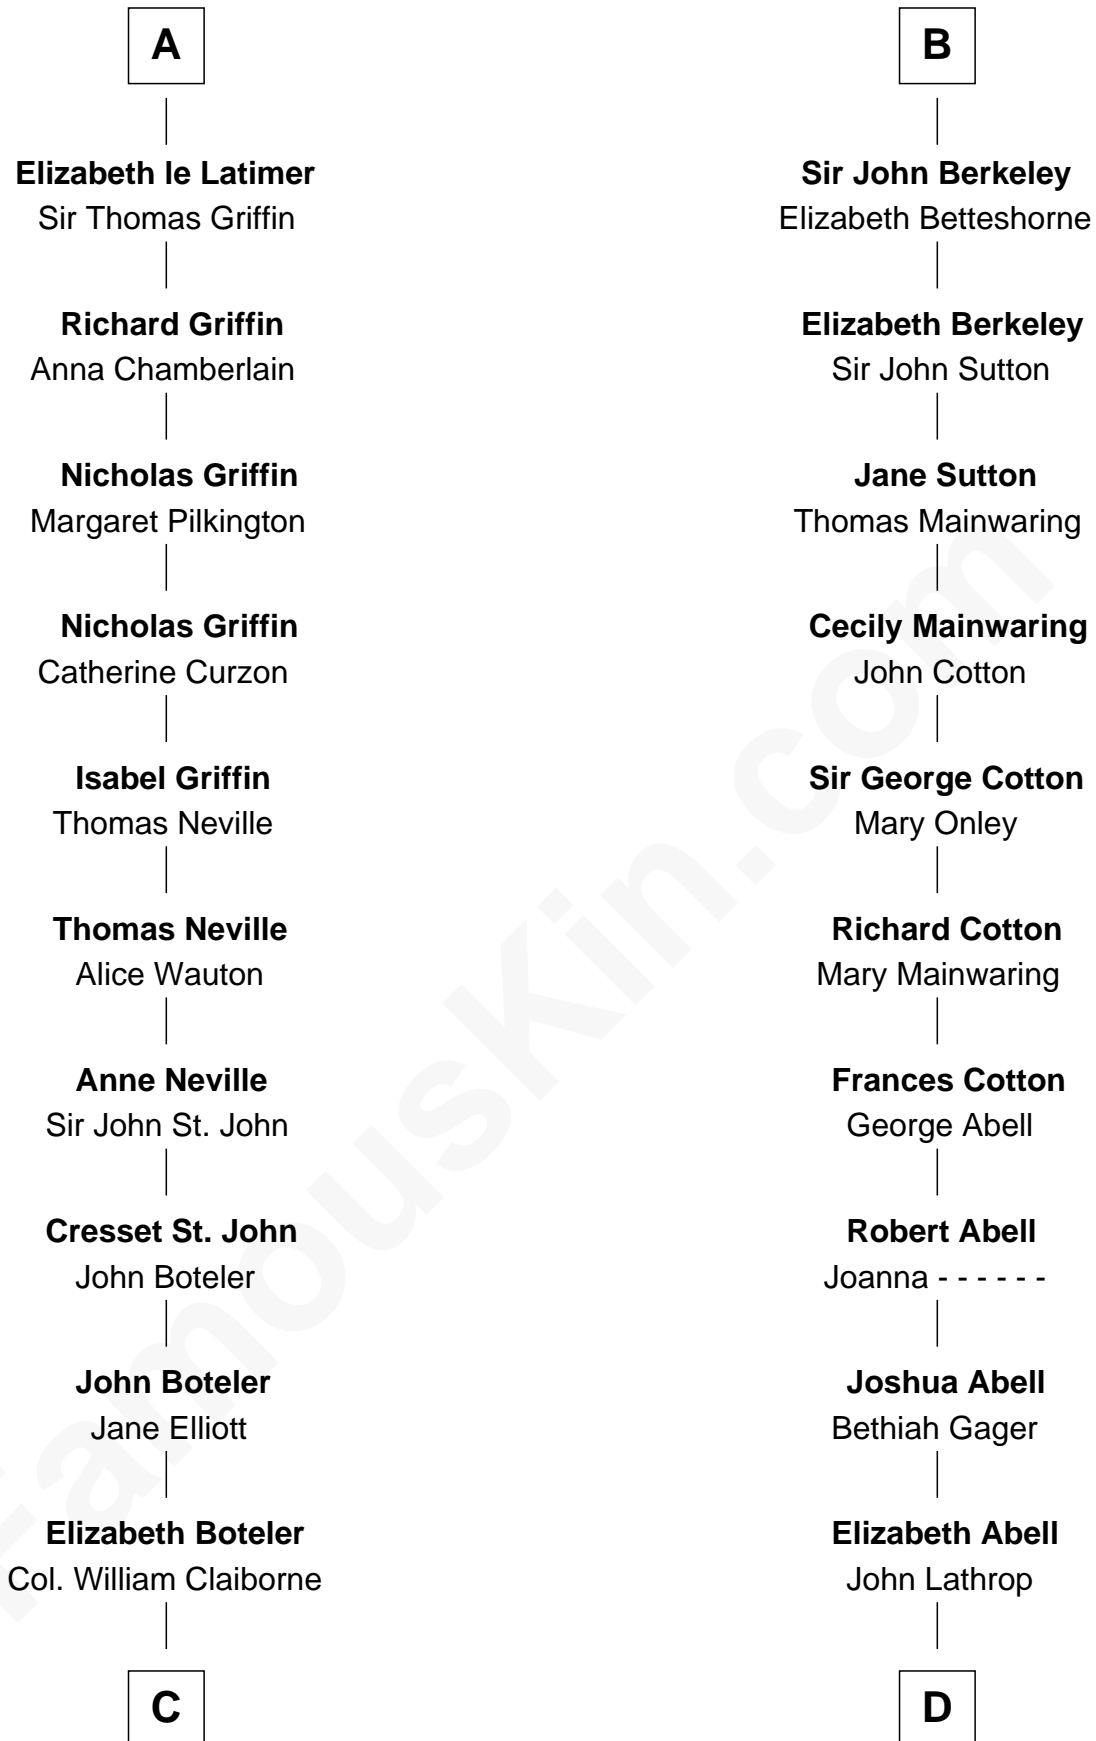

FamousKin.com
Relationship Chart of
William C. C. Claiborne
1st Governor of Louisiana

20th cousin 1 time removed of
C. W. Post
Founder of Post Cereals

Uhtred of Galloway
 Gunnild of Dunbar

C

Thomas Claiborne

Sarah Fenn

Thomas Claiborne

Ann Fox

Nathaniel Claiborne

Jane Cole

William Claiborne

Mary Leigh

William C. C. Claiborne