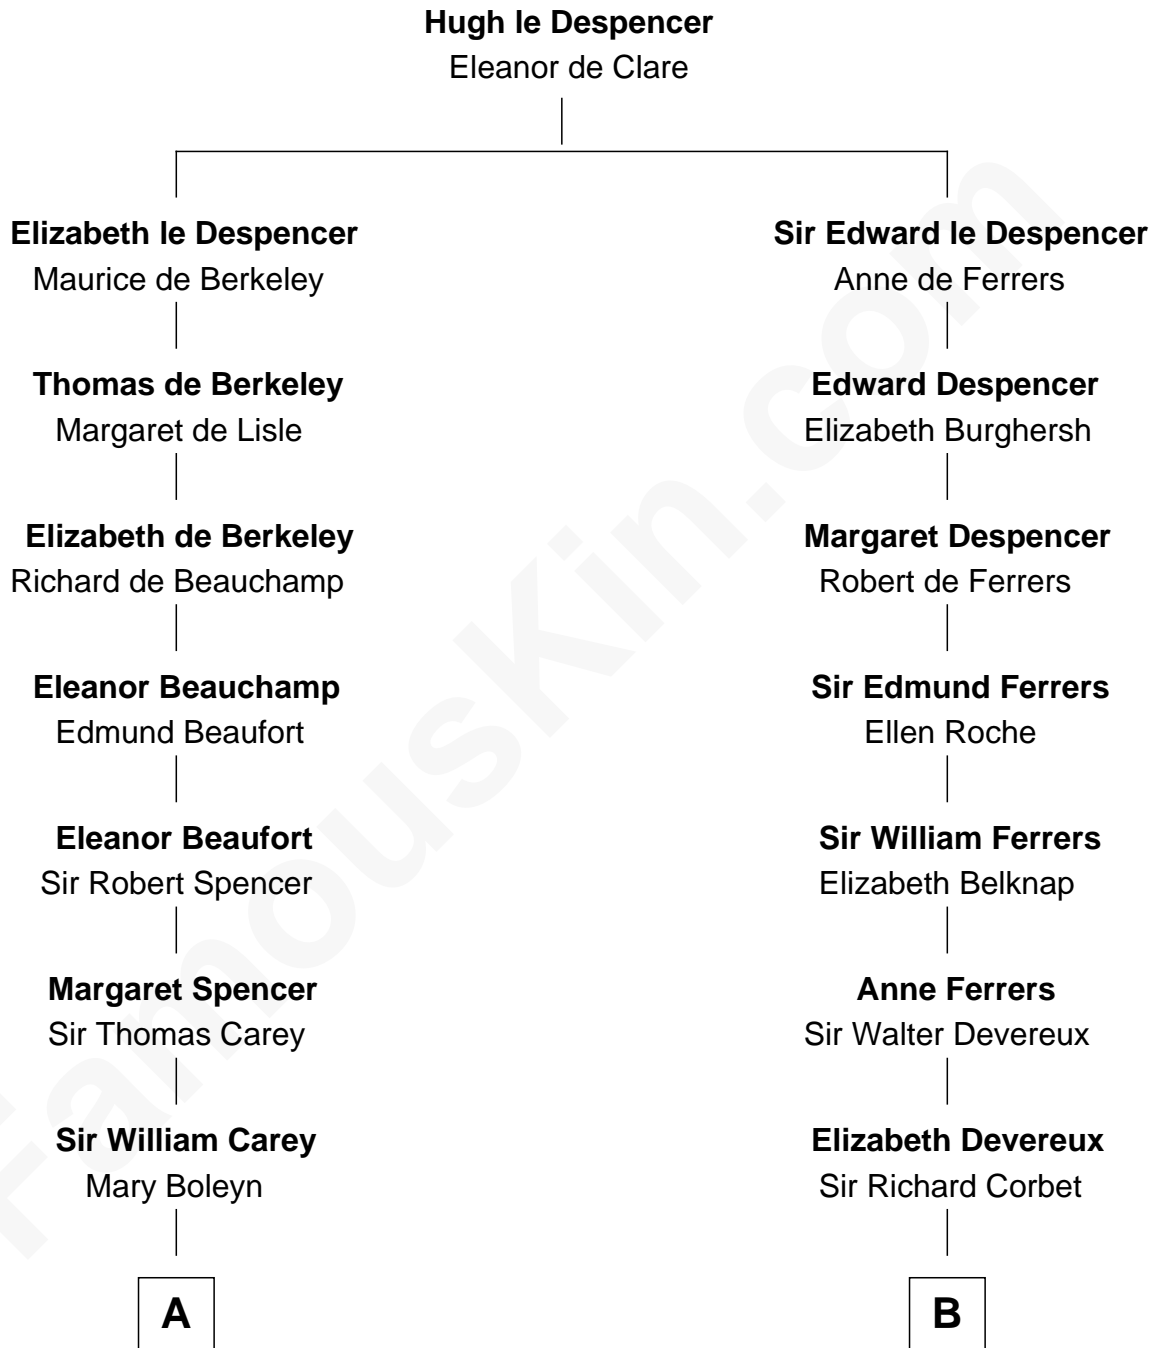

FamousKin.com
Relationship Chart of
William C. C. Claiborne
1st Governor of Louisiana

15th cousin 3 times removed of
C. W. Post
Founder of Post Cereals

C

Caroline Cushman Lathrop

Charles Rollin Post

C. W. Post