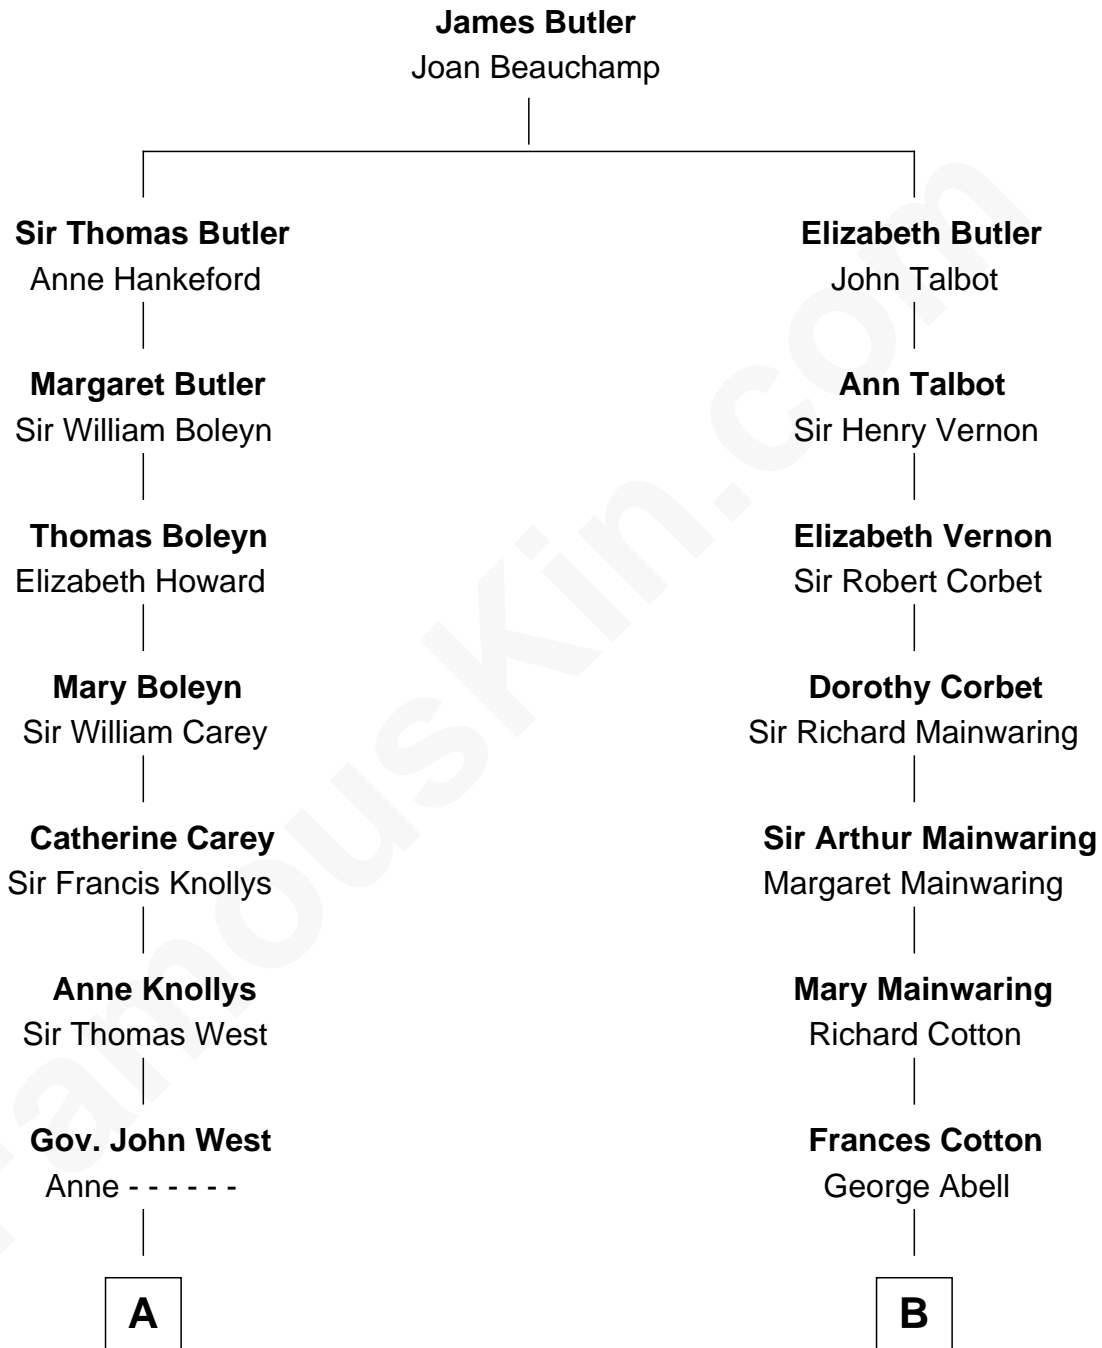

**FamousKin.com**  
**Relationship Chart of**  
**William C. C. Claiborne**  
*1st Governor of Louisiana*

**12th cousin 6 times removed of**  
**Adlai Stevenson III**  
*U.S. Senator from Illinois*

**C**

**Ellen Borden**

Adlai Ewing Stevenson

**Adlai Stevenson III**

*U.S. Senator from Illinois*

FamousKin.com