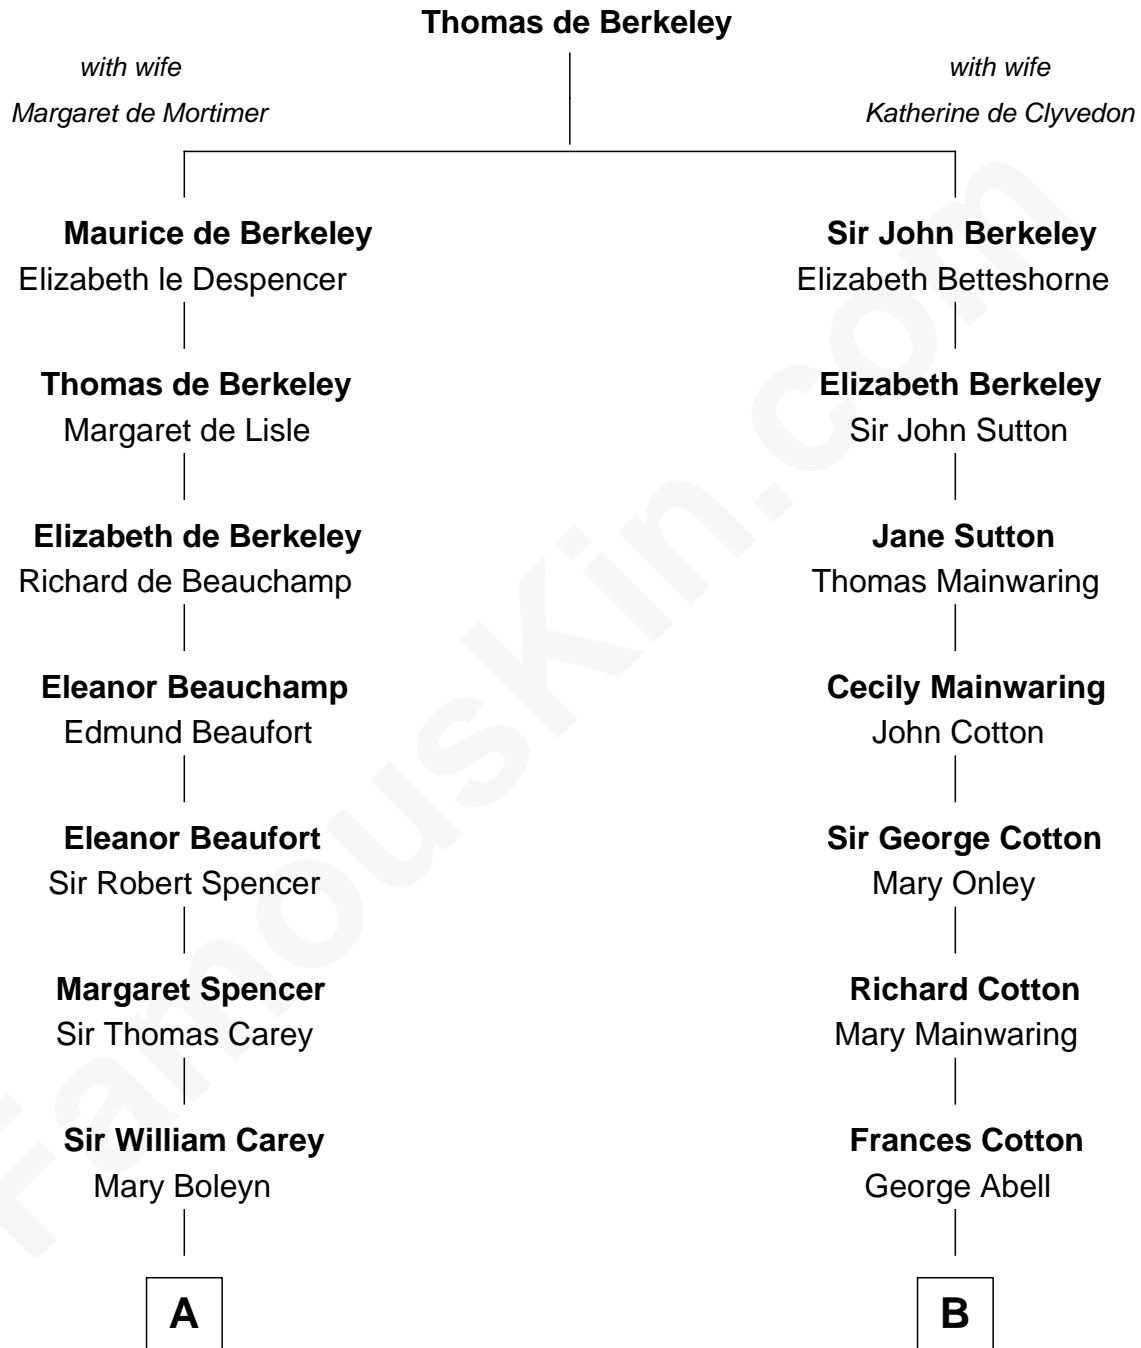

**FamousKin.com**  
**Relationship Chart of**  
**William C. C. Claiborne**  
*1st Governor of Louisiana*

15th cousin 3 times removed of

**Adlai Stevenson III**  
*U.S. Senator from Illinois*

**C**

**Ellen Borden**

Adlai Ewing Stevenson

**Adlai Stevenson III**

*U.S. Senator from Illinois*

FamousKin.com