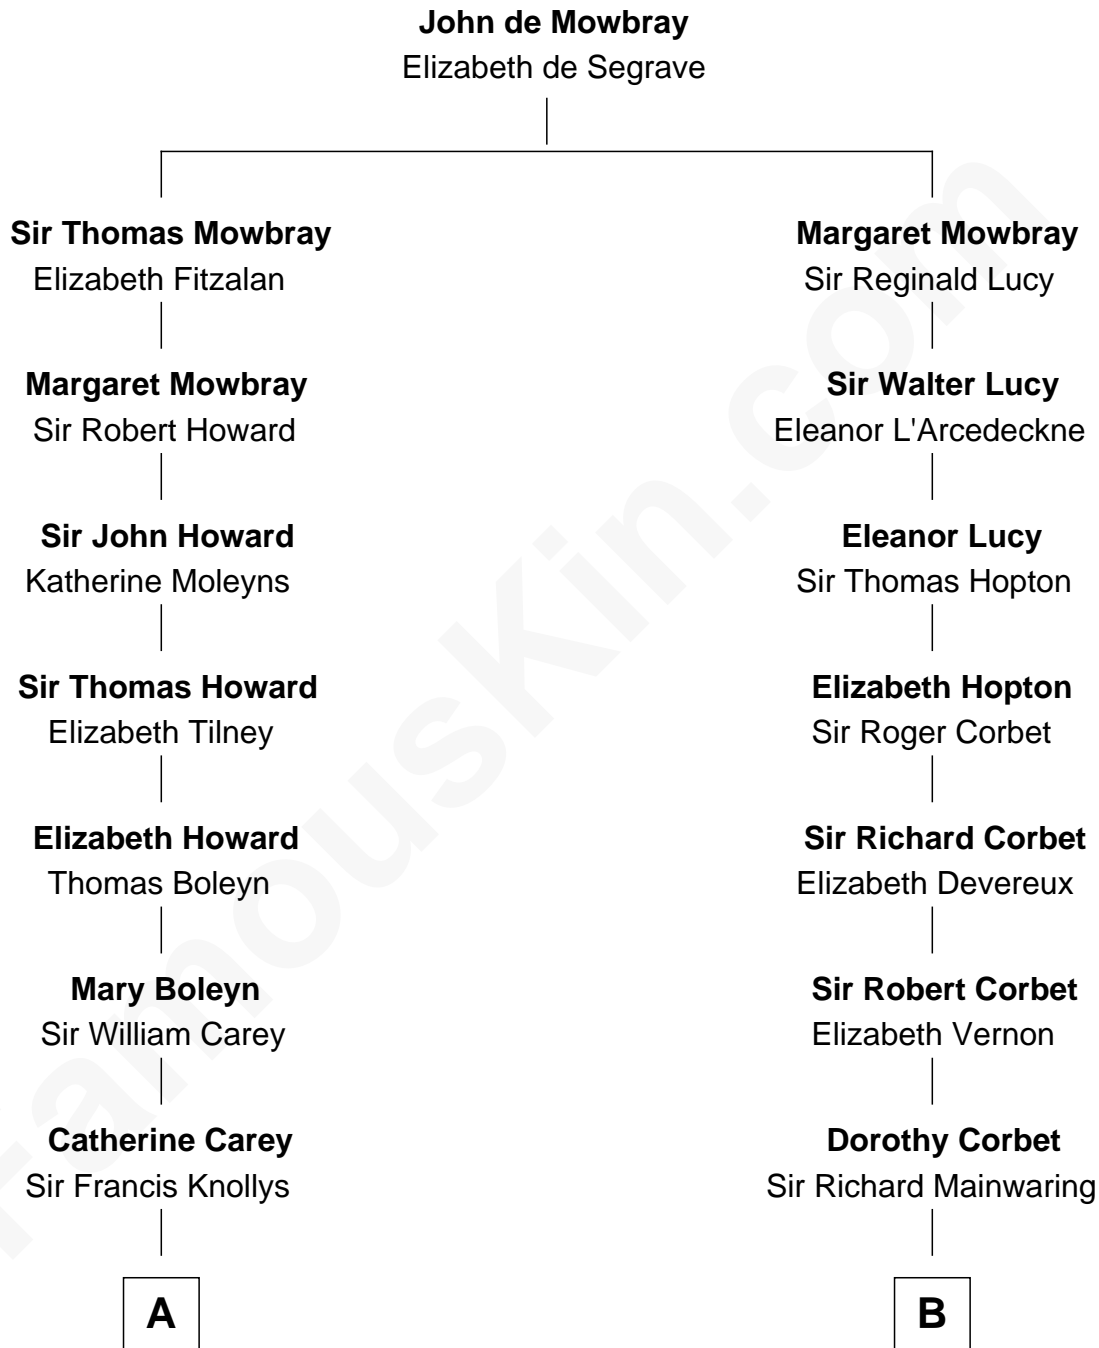

**FamousKin.com**  
**Relationship Chart of**  
**William C. C. Claiborne**  
*1st Governor of Louisiana*

**14th cousin 7 times removed of**

**Adlai Stevenson III**  
*U.S. Senator from Illinois*

**C**

|  
**John Talman Whiting**

Mary Sophia Hill

|  
**Mary DeGama Whiting**

William Borden

|  
**John Borden**

Ellen Wallace Waller

|  
**Ellen Borden**

Adlai Ewing Stevenson

|  
**Adlai Stevenson III**

*U.S. Senator from Illinois*

FamousKin.com