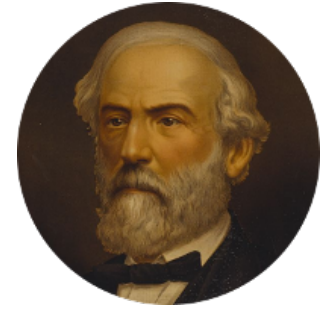

FamousKin.com
Relationship Chart of
William C. C. Claiborne
1st Governor of Louisiana

19th cousin 2 times removed of
General Robert E. Lee
Confederate Army - U.S. Civil War

C

Nathaniel Claiborne

Jane Cole

William Claiborne

Mary Leigh

William C. C. Claiborne

1st Governor of Louisiana

D

Laetitia Corbin

Richard Lee

Henry Lee