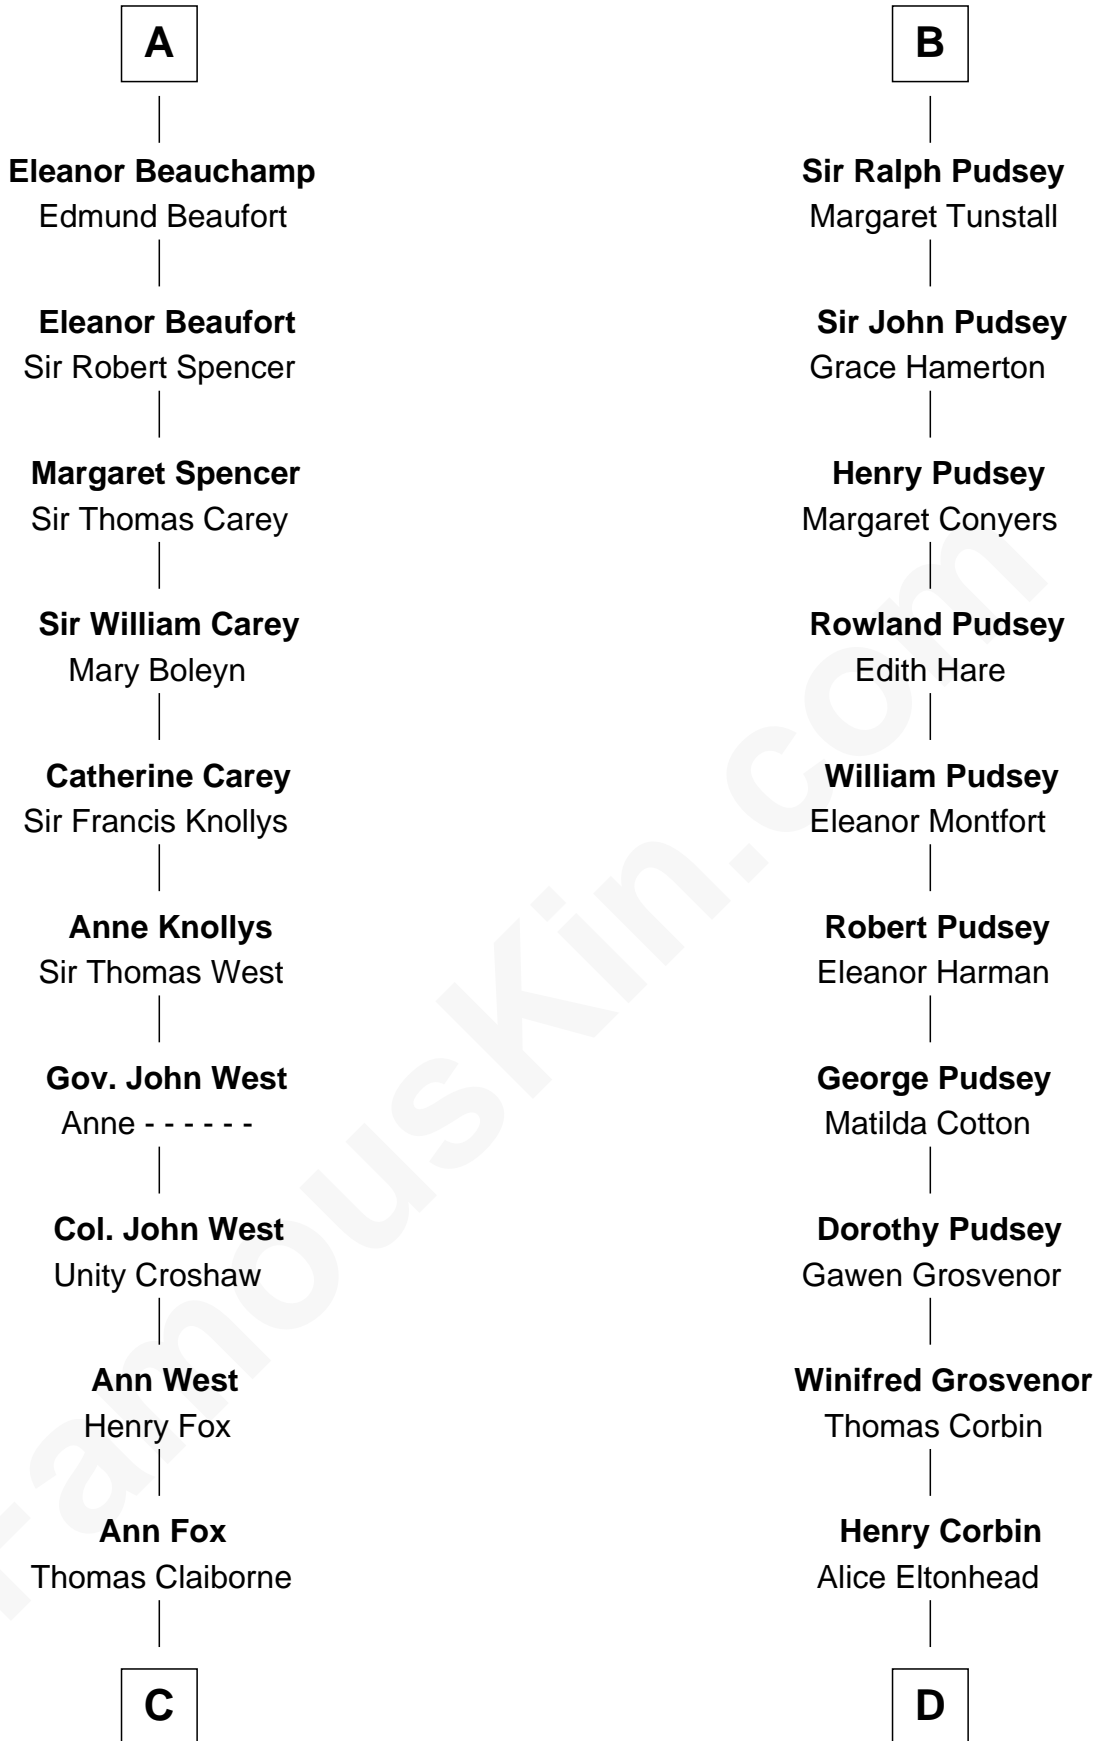

FamousKin.com
Relationship Chart of
William C. C. Claiborne
1st Governor of Louisiana

19th cousin 2 times removed of
General Robert E. Lee
Confederate Army - U.S. Civil War

C

Nathaniel Claiborne

Jane Cole

William Claiborne

Mary Leigh

William C. C. Claiborne

1st Governor of Louisiana

D

Laetitia Corbin

Richard Lee

Henry Lee