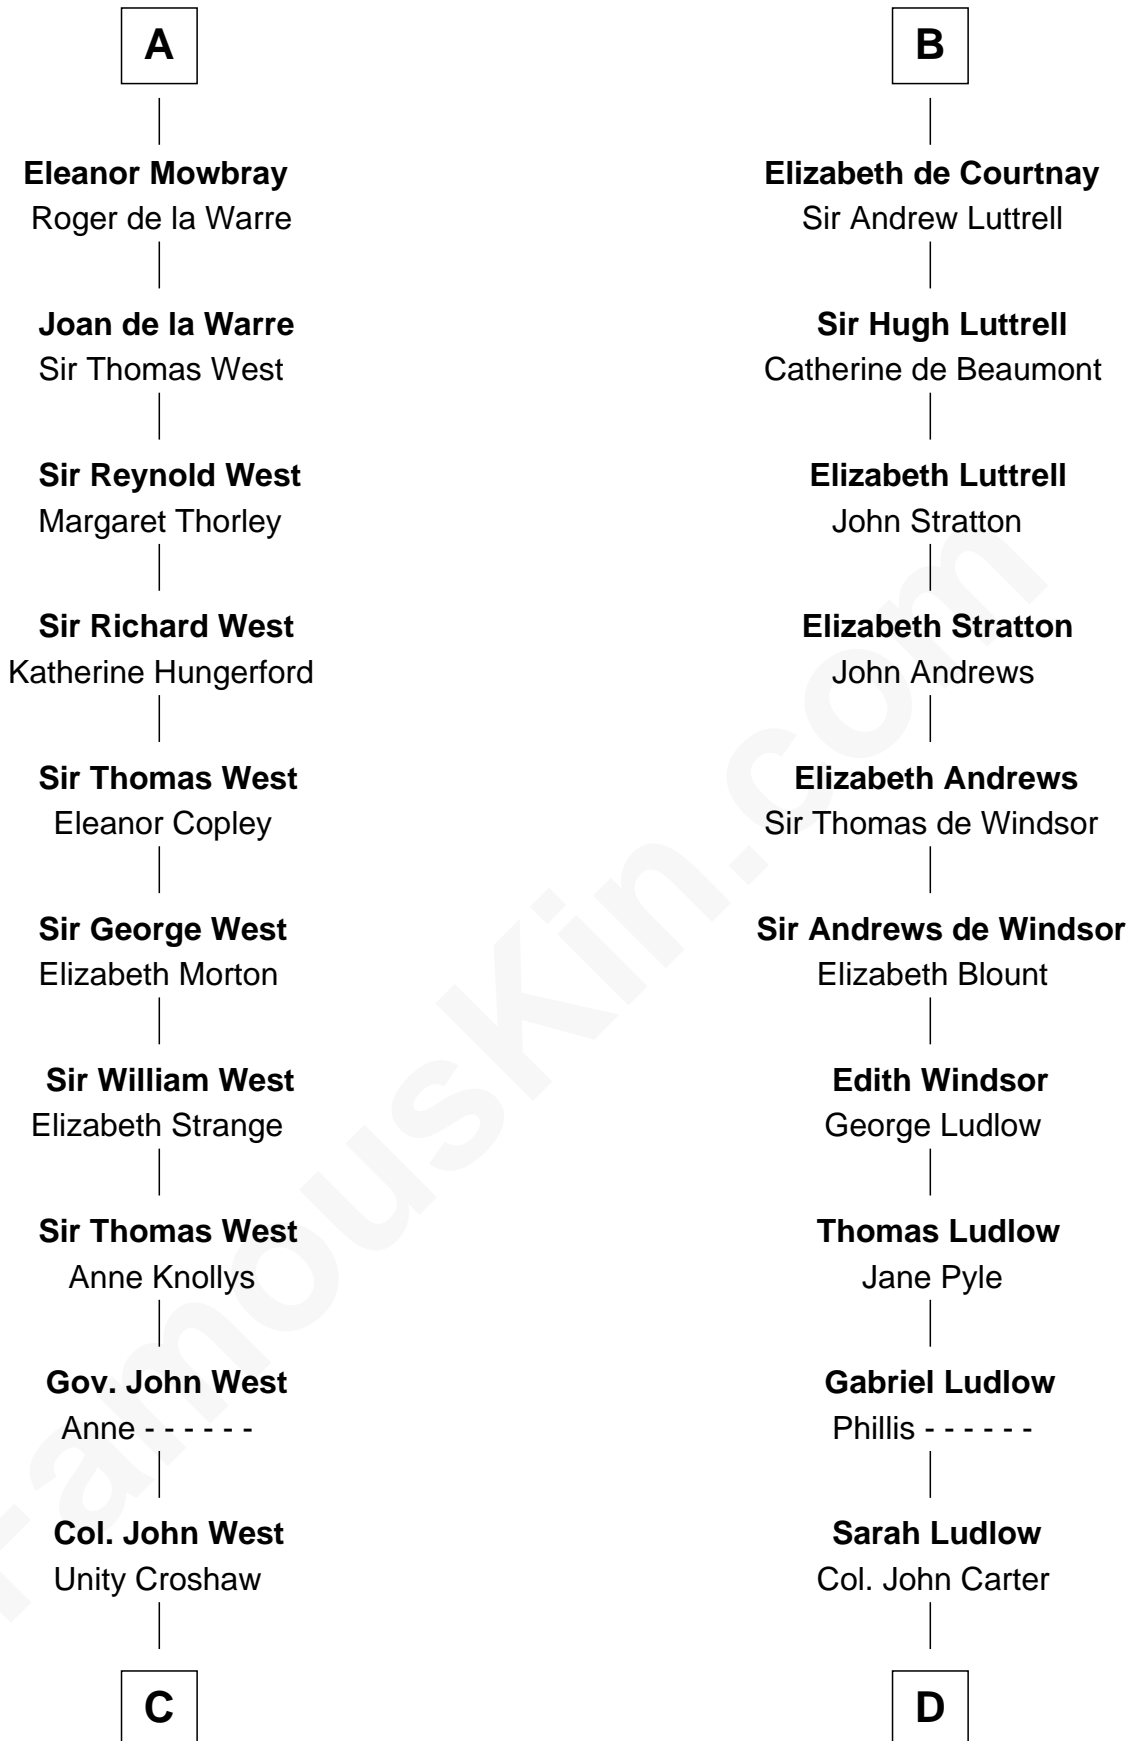

FamousKin.com Relationship Chart of

William C. C. Claiborne

1st Governor of Louisiana

20th cousin 1 time removed of

William Henry Harrison

9th U.S. President

Henry I, King of England

Maud of Scotland

C

Ann West
Henry Fox

Ann Fox
Thomas Claiborne

Nathaniel Claiborne
Jane Cole

William Claiborne
Mary Leigh

William C. C. Claiborne
1st Governor of Louisiana

D

Col. Robert Carter
Elizabeth Landon

Anne Carter
Benjamin Harrison

Benjamin Harrison
Elizabeth Bassett

William Henry Harrison
9th U.S. President