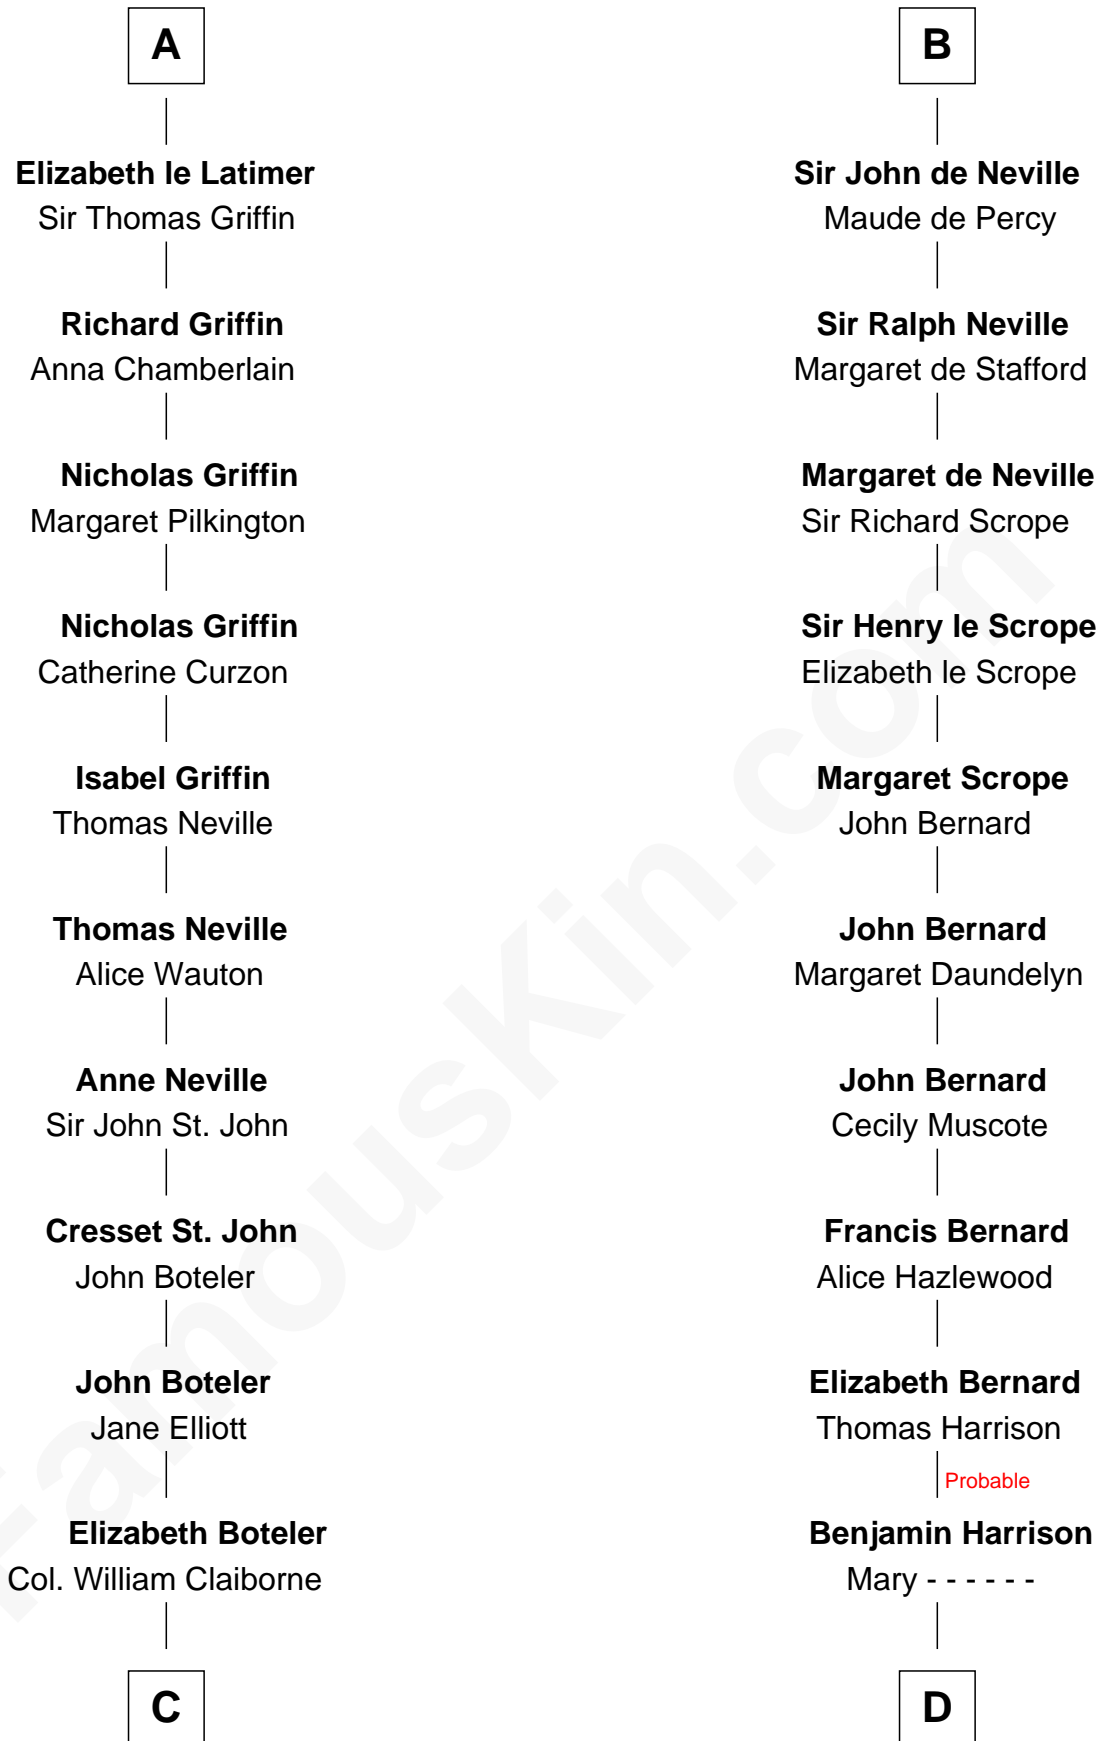

FamousKin.com Relationship Chart of

William C. C. Claiborne

1st Governor of Louisiana

21st cousin of

William Henry Harrison

9th U.S. President

Richard de Morville

Avise of Lancaster

C

Thomas Claiborne

Sarah Fenn

Thomas Claiborne

Ann Fox

Nathaniel Claiborne

Jane Cole

William Claiborne