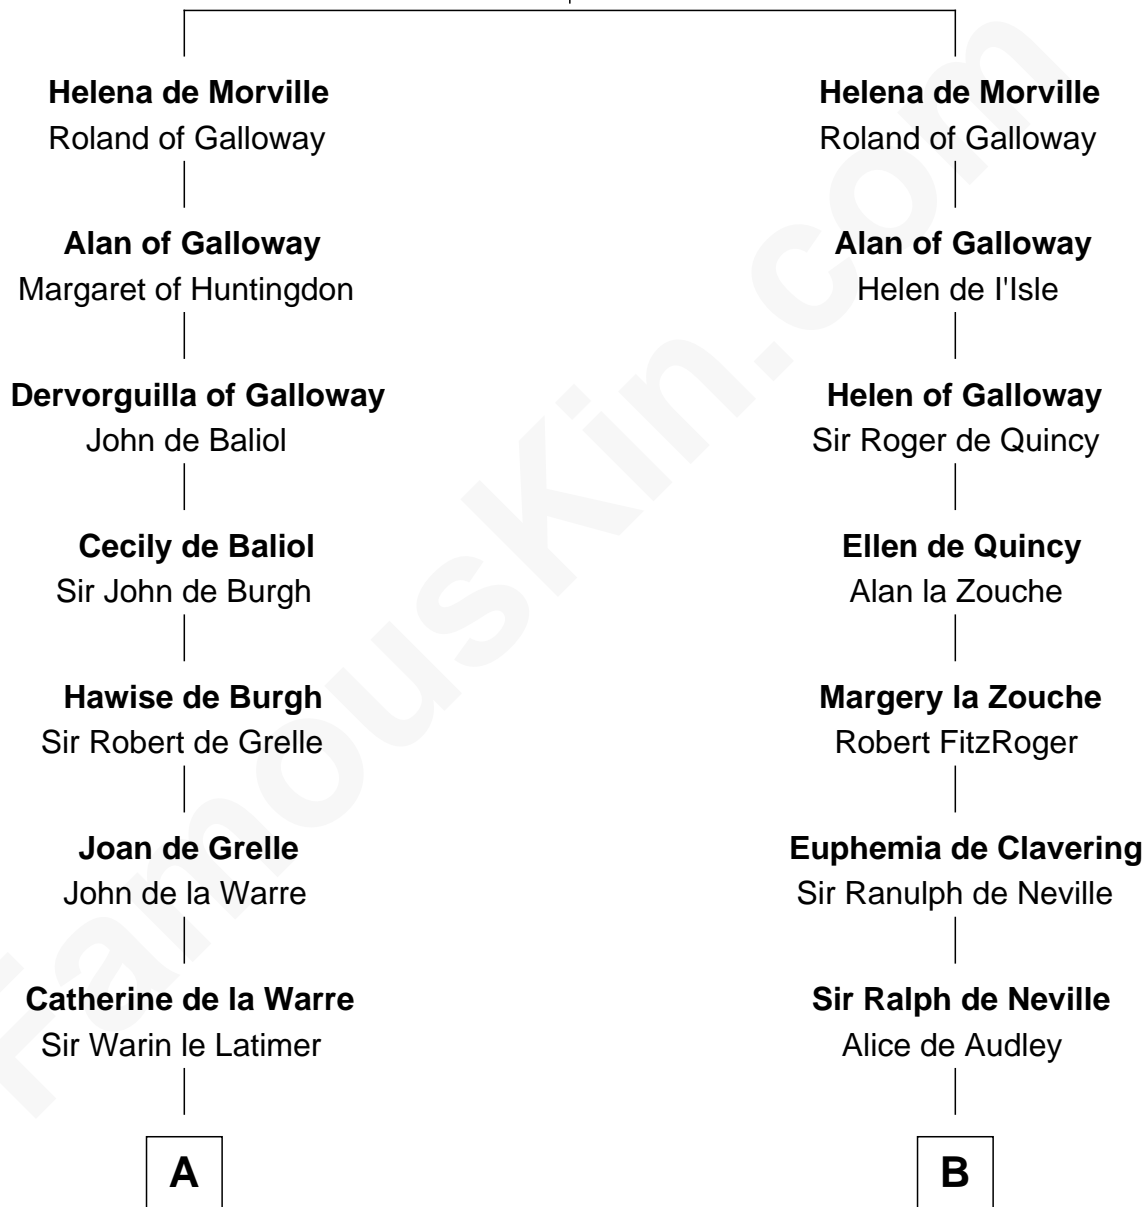

FamousKin.com Relationship Chart of

William C. C. Claiborne

1st Governor of Louisiana

21st cousin of

William Henry Harrison

9th U.S. President

Richard de Morville

Avise of Lancaster