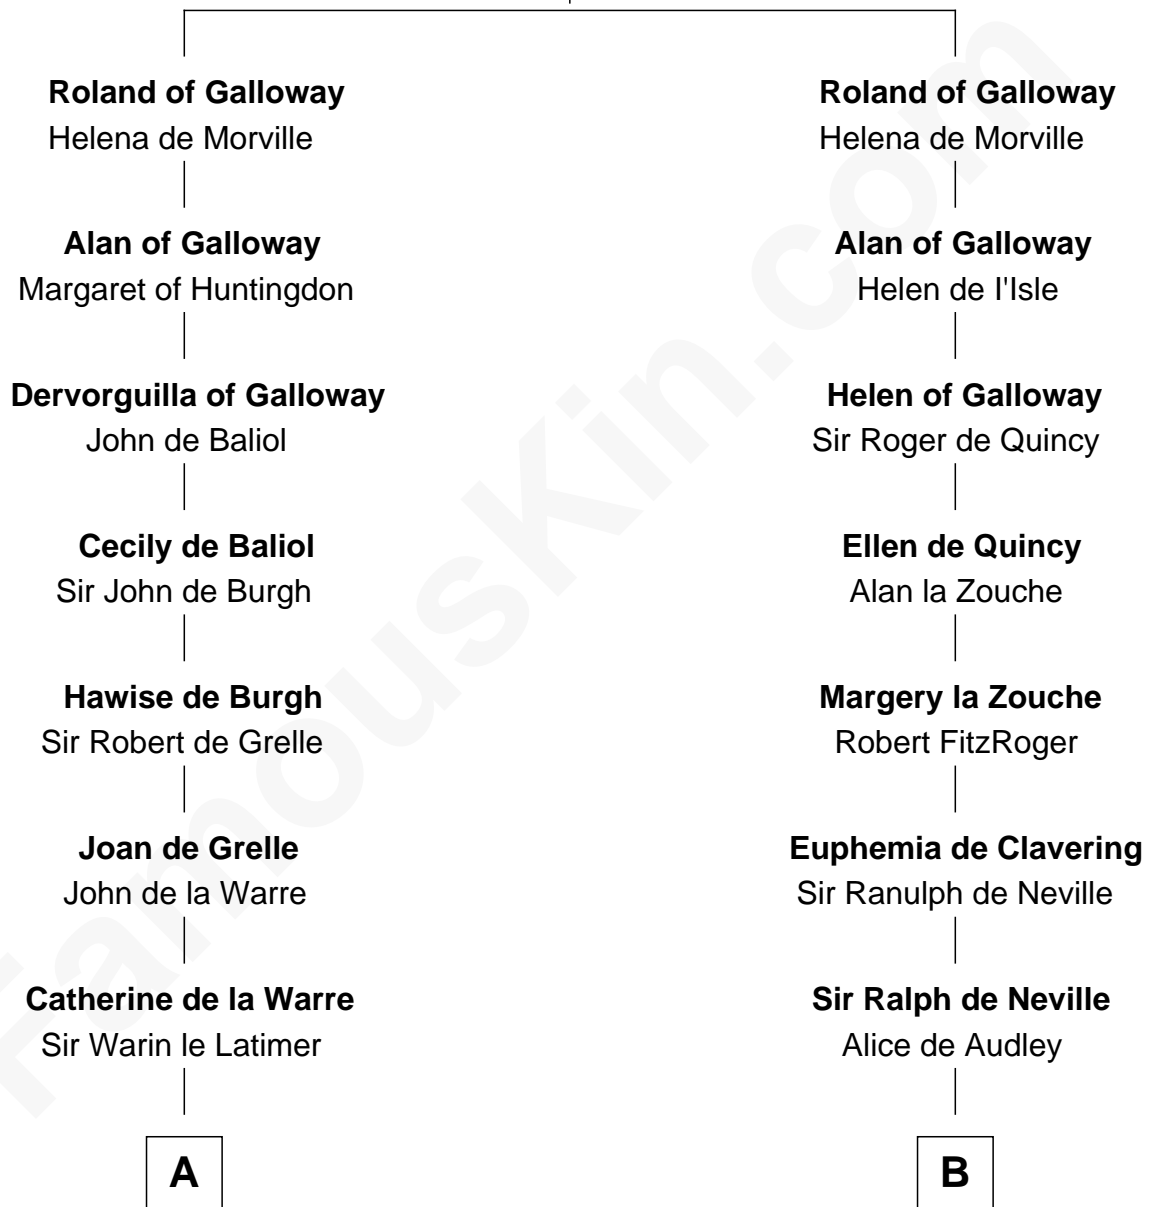

FamousKin.com Relationship Chart of

William C. C. Claiborne

1st Governor of Louisiana

21st cousin of

William Henry Harrison

9th U.S. President

Uhtred of Galloway

Gunnild of Dunbar

C

Thomas Claiborne

Sarah Fenn

Thomas Claiborne

Ann Fox

Nathaniel Claiborne

Jane Cole

William Claiborne