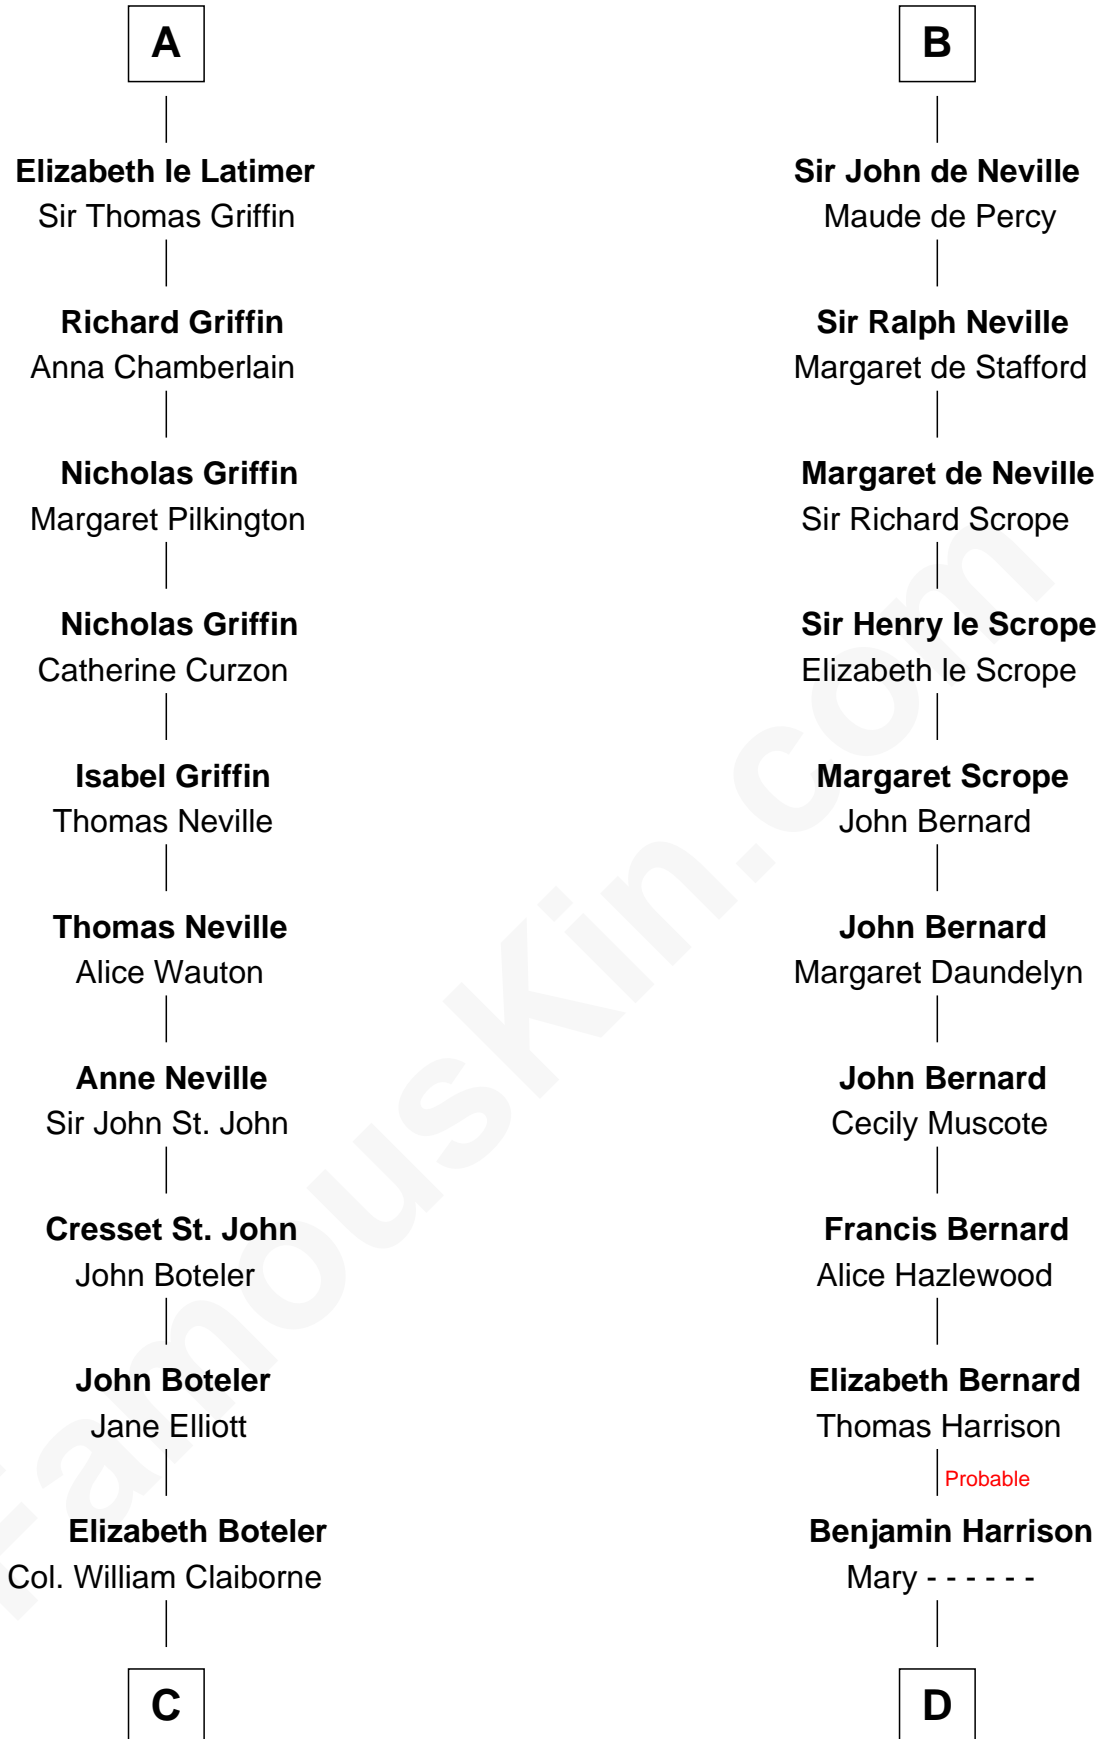

FamousKin.com Relationship Chart of

William C. C. Claiborne

1st Governor of Louisiana

21st cousin of

William Henry Harrison

9th U.S. President

Uhtred of Galloway

Gunnild of Dunbar

C

Thomas Claiborne

Sarah Fenn

Thomas Claiborne

Ann Fox

Nathaniel Claiborne

Jane Cole

William Claiborne