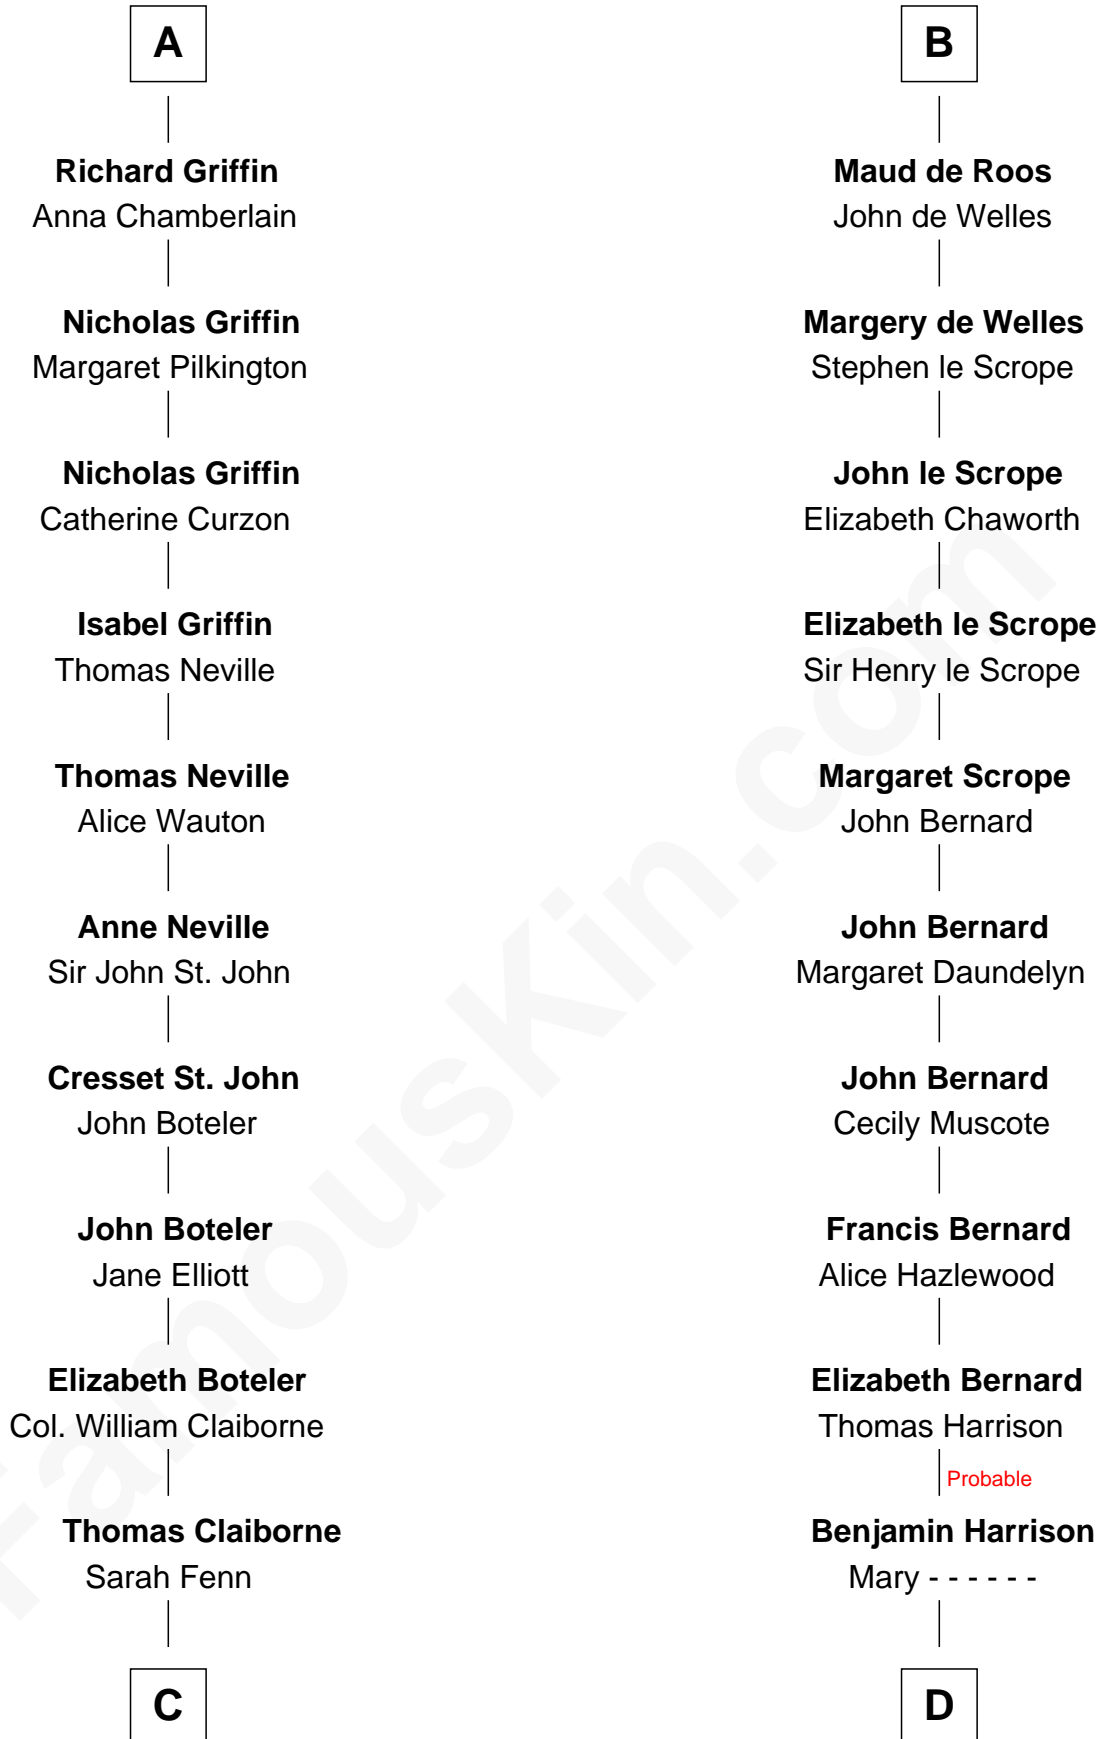

FamousKin.com Relationship Chart of

William C. C. Claiborne

1st Governor of Louisiana

20th cousin 1 time removed of

William Henry Harrison

9th U.S. President

David I, King of Scotland

Maud of Northumberland

C

Thomas Claiborne

Ann Fox

Nathaniel Claiborne

Jane Cole

William Claiborne

Mary Leigh

William C. C. Claiborne

1st Governor of Louisiana

D

Benjamin Harrison

Hannah Churchill

Benjamin Harrison

Elizabeth Burwell

Benjamin Harrison

Anne Carter