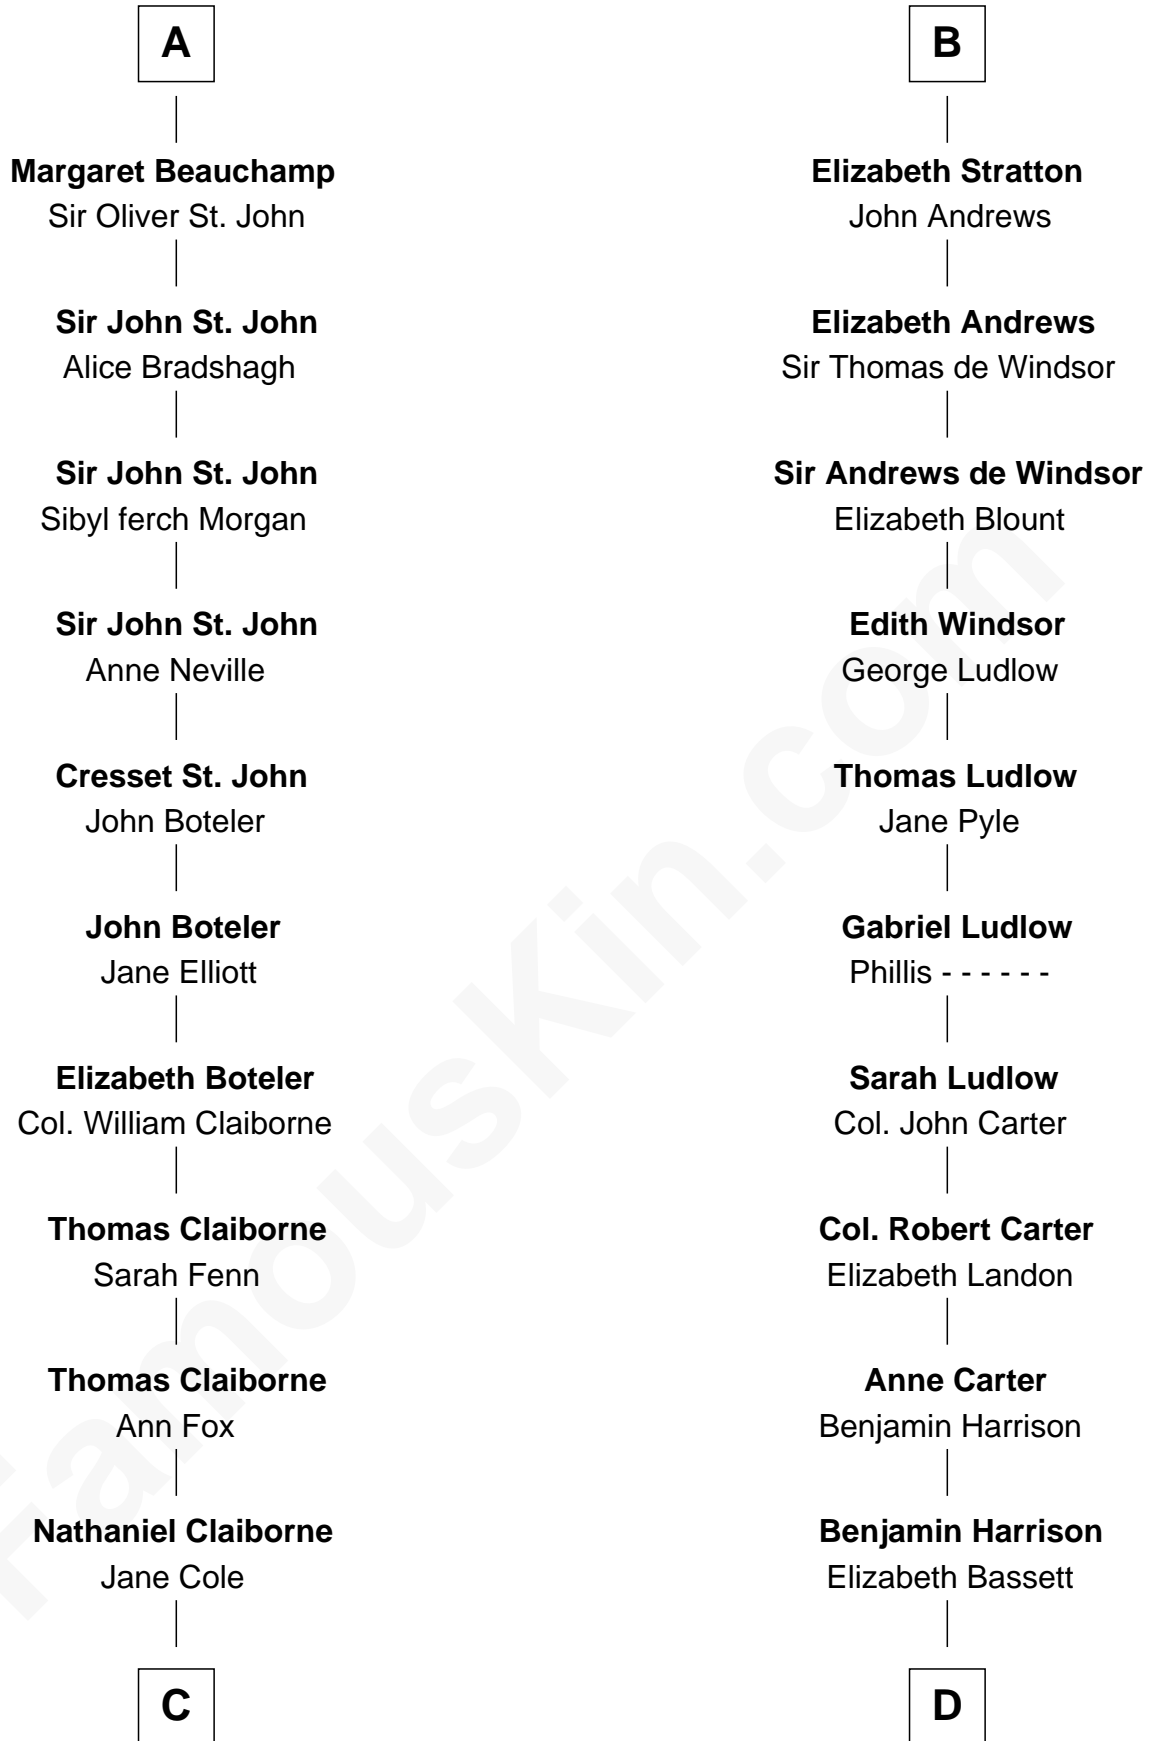

**FamousKin.com**  
**Relationship Chart of**  
**William C. C. Claiborne**  
*1st Governor of Louisiana*

18th cousin 1 time removed of  
**Benjamin Harrison**  
*23rd U.S. President*

**Sir Humphrey de Bohun**  
Maud of Eu

**C**

**William Claiborne**

Mary Leigh

**William C. C. Claiborne**

*1st Governor of Louisiana*

**D**

**Gen. William Henry Harrison**

Anna Tuthill Symmes

**John Scott Harrison**

Elizabeth Ramsey Irwin

**Benjamin Harrison**

*23rd U.S. President*

FamousKin.com