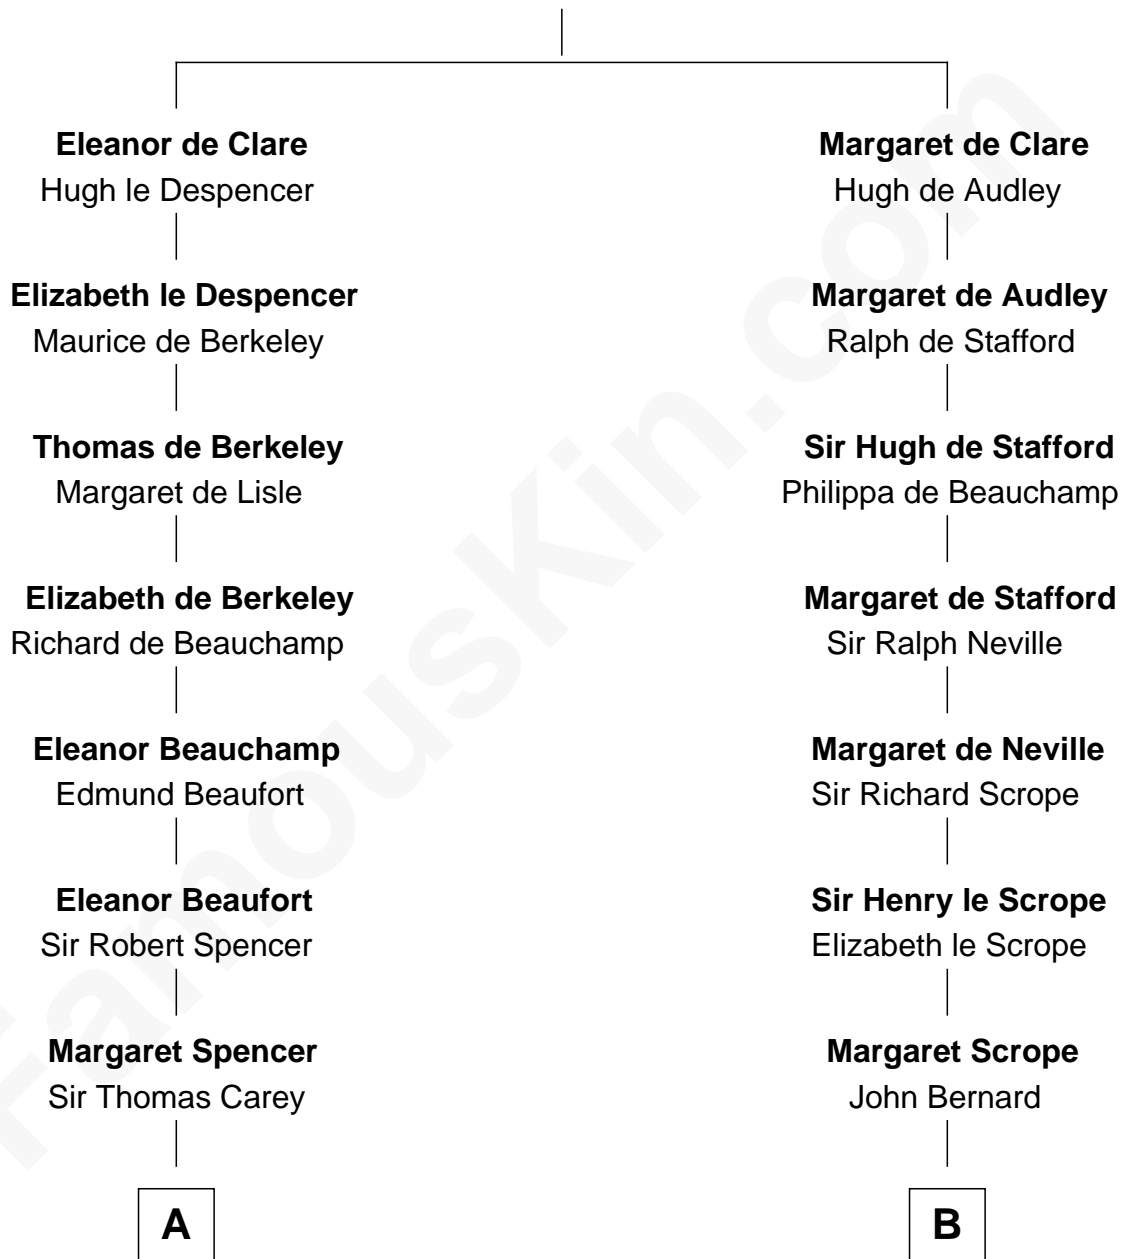

**FamousKin.com**  
**Relationship Chart of**  
**William C. C. Claiborne**  
*1st Governor of Louisiana*

**16th cousin 2 times removed of**  
**Benjamin Harrison**  
*23rd U.S. President*

**Sir Gilbert de Clare**  
 Joan of Acre

C

John Scott Harrison  
Elizabeth Ramsey Irwin

Benjamin Harrison  
*23rd U.S. President*

FamousKin.com