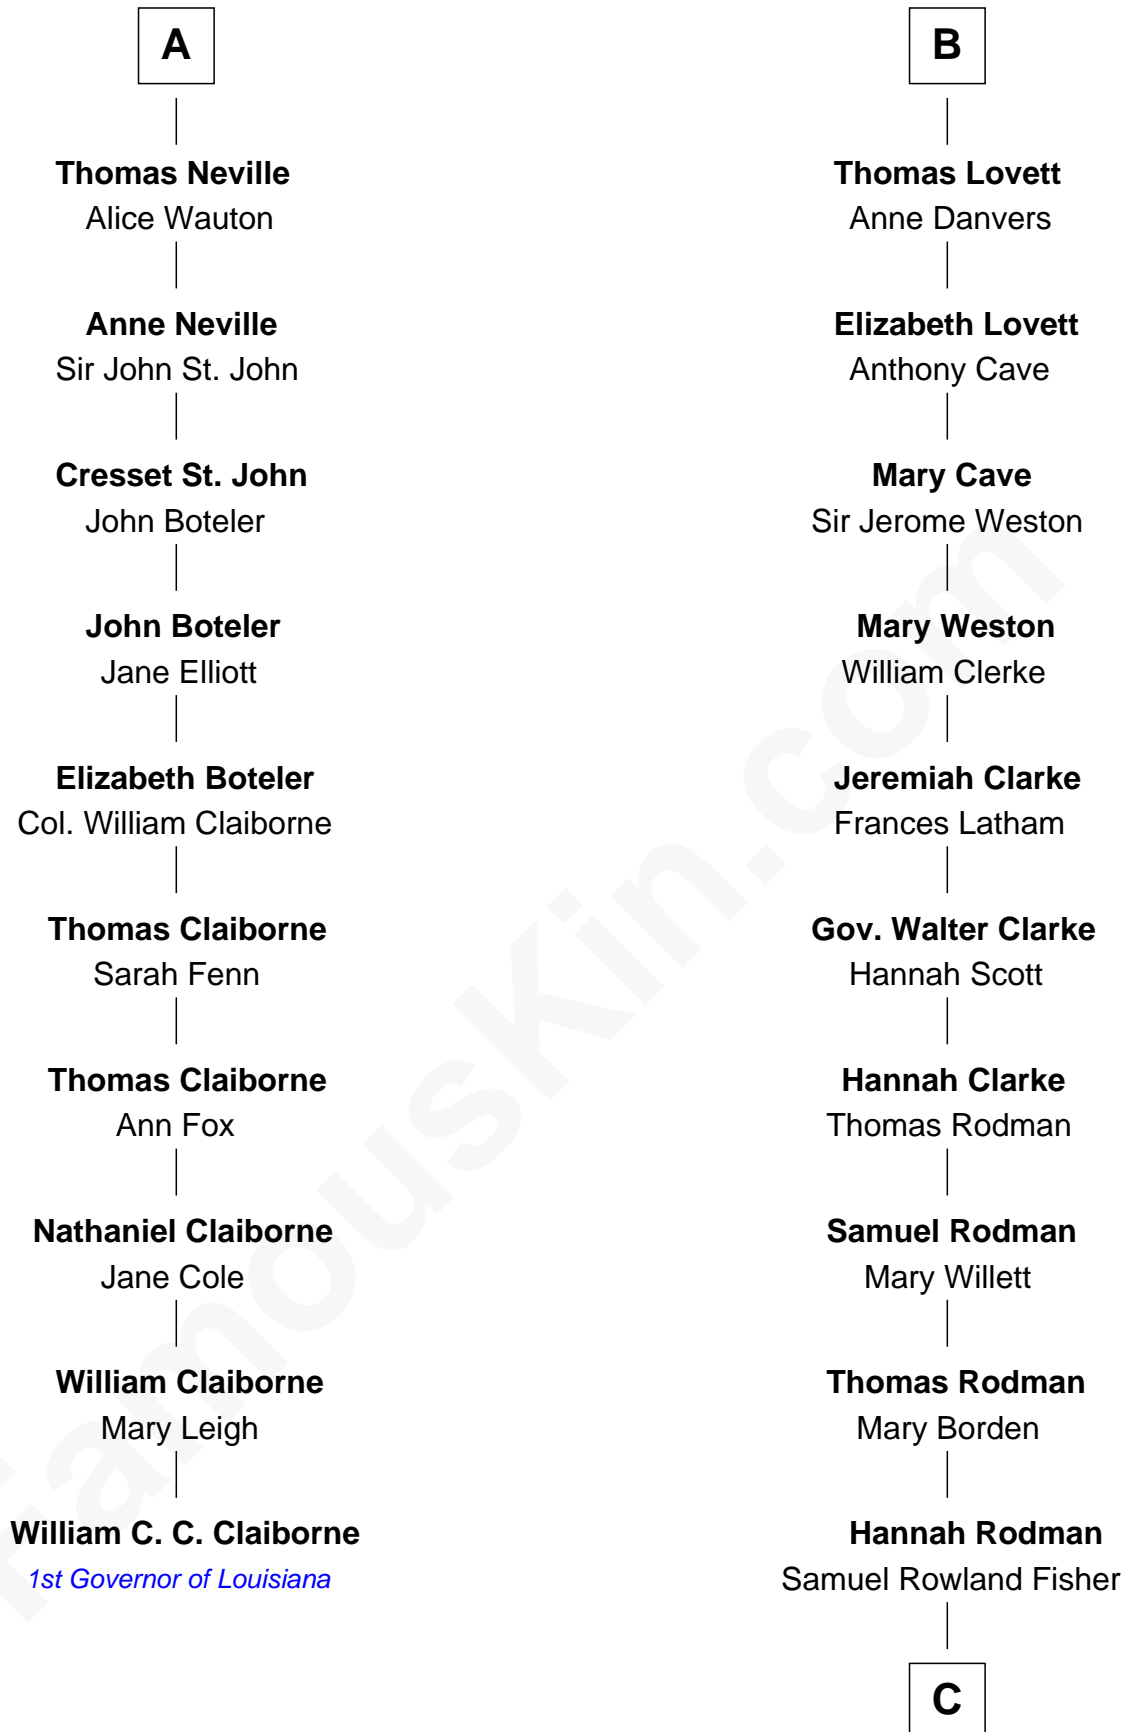

FamousKin.com
Relationship Chart of
William C. C. Claiborne
1st Governor of Louisiana

16th cousin 2 times removed of

Joseph Wharton
Founder of the Wharton School of Business

C

Deborah Fisher

William Wharton

Joseph Wharton

Founder, Wharton School of Business

FamousKin.com