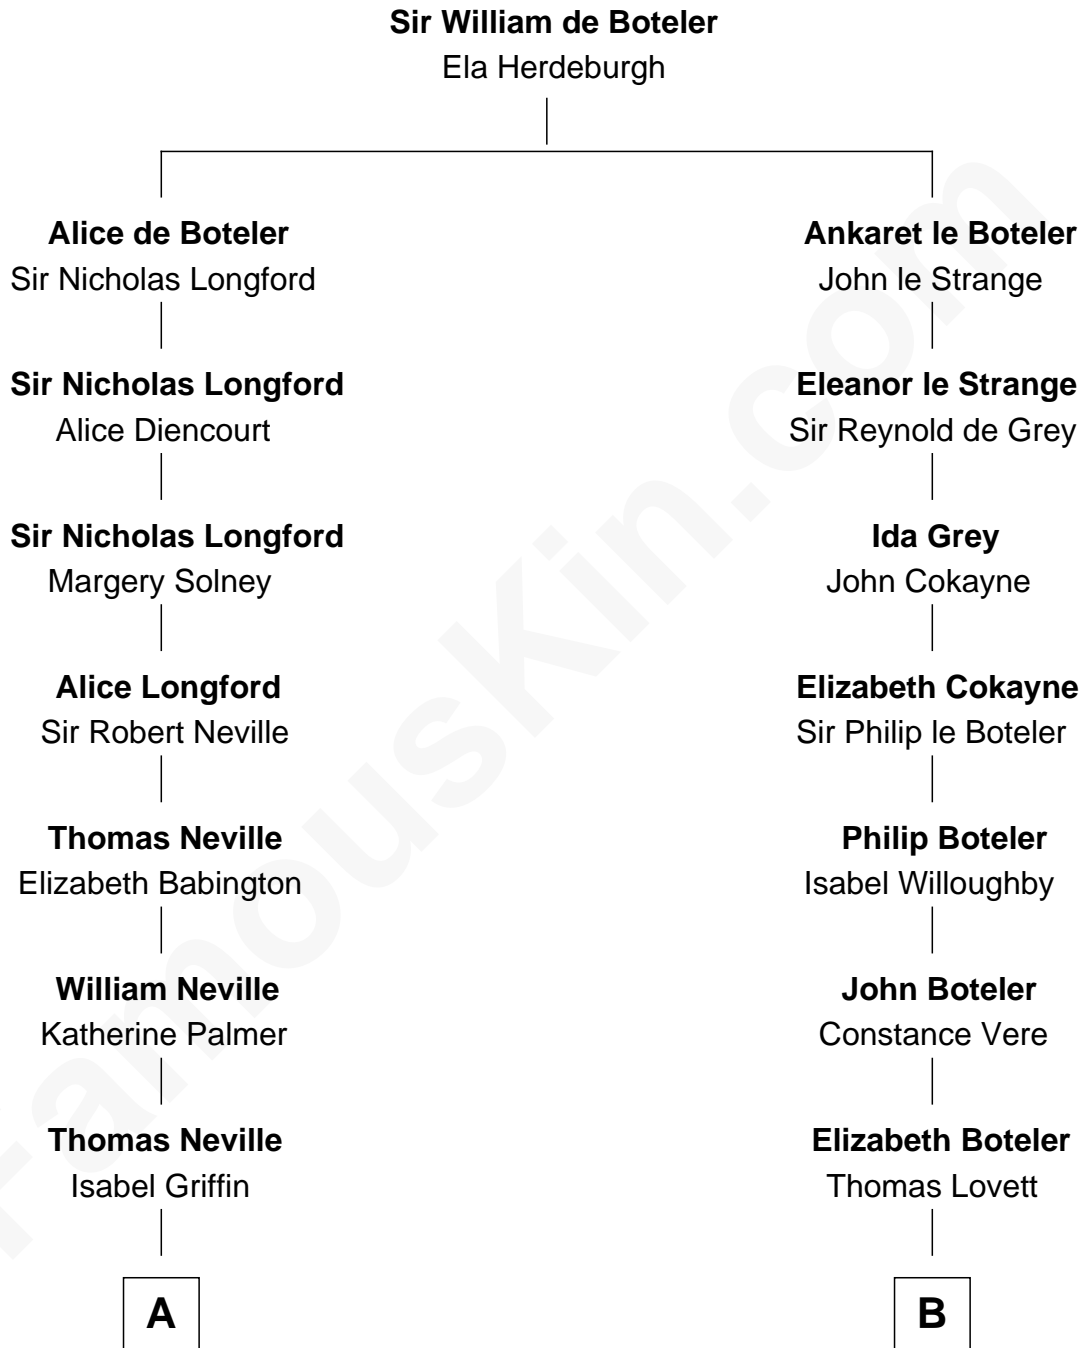

FamousKin.com
Relationship Chart of
William C. C. Claiborne
1st Governor of Louisiana

16th cousin 2 times removed of

Joseph Wharton
Founder of the Wharton School of Business

C

Deborah Fisher

William Wharton

Joseph Wharton

Founder, Wharton School of Business

FamousKin.com