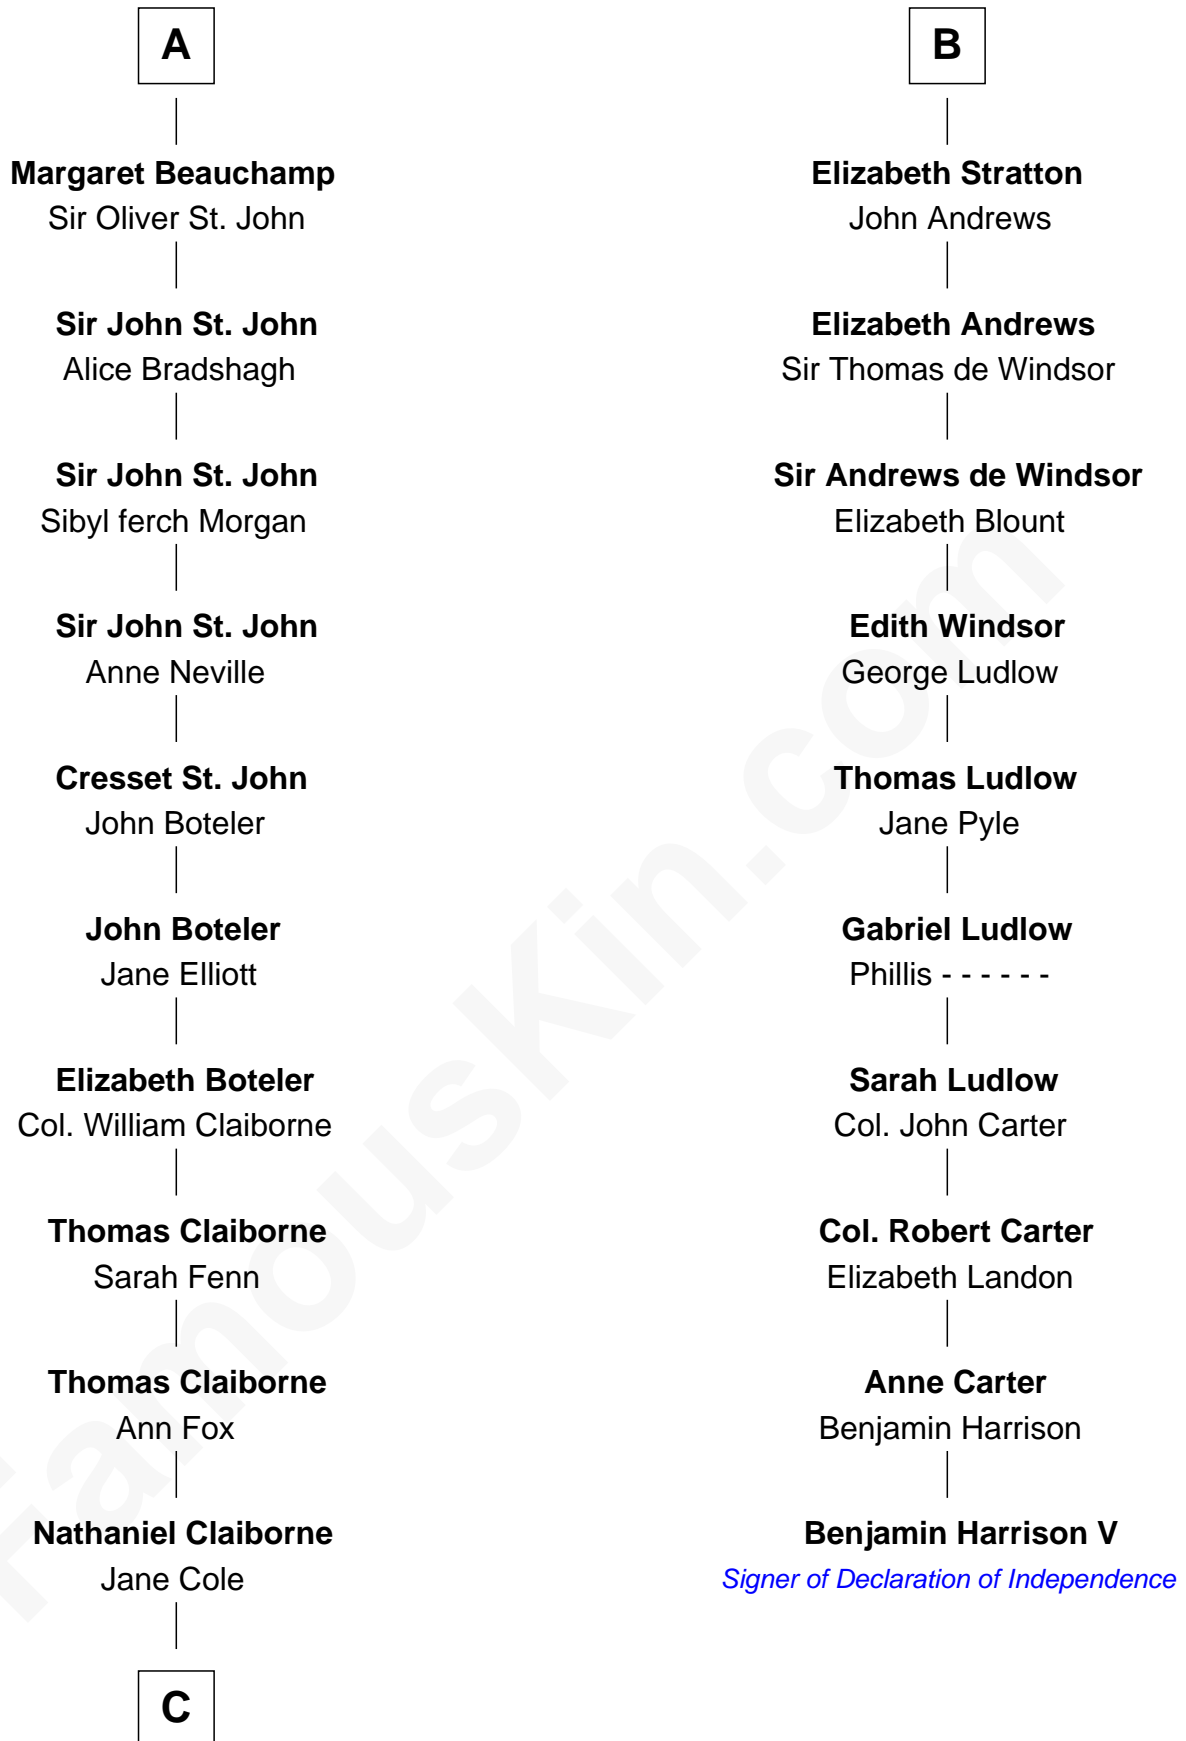

FamousKin.com
Relationship Chart of
William C. C. Claiborne
1st Governor of Louisiana

16th cousin 2 times removed of
Benjamin Harrison V
Signer of the Declaration of Independence

C

William Claiborne

Mary Leigh

William C. C. Claiborne

1st Governor of Louisiana

FamousKin.com