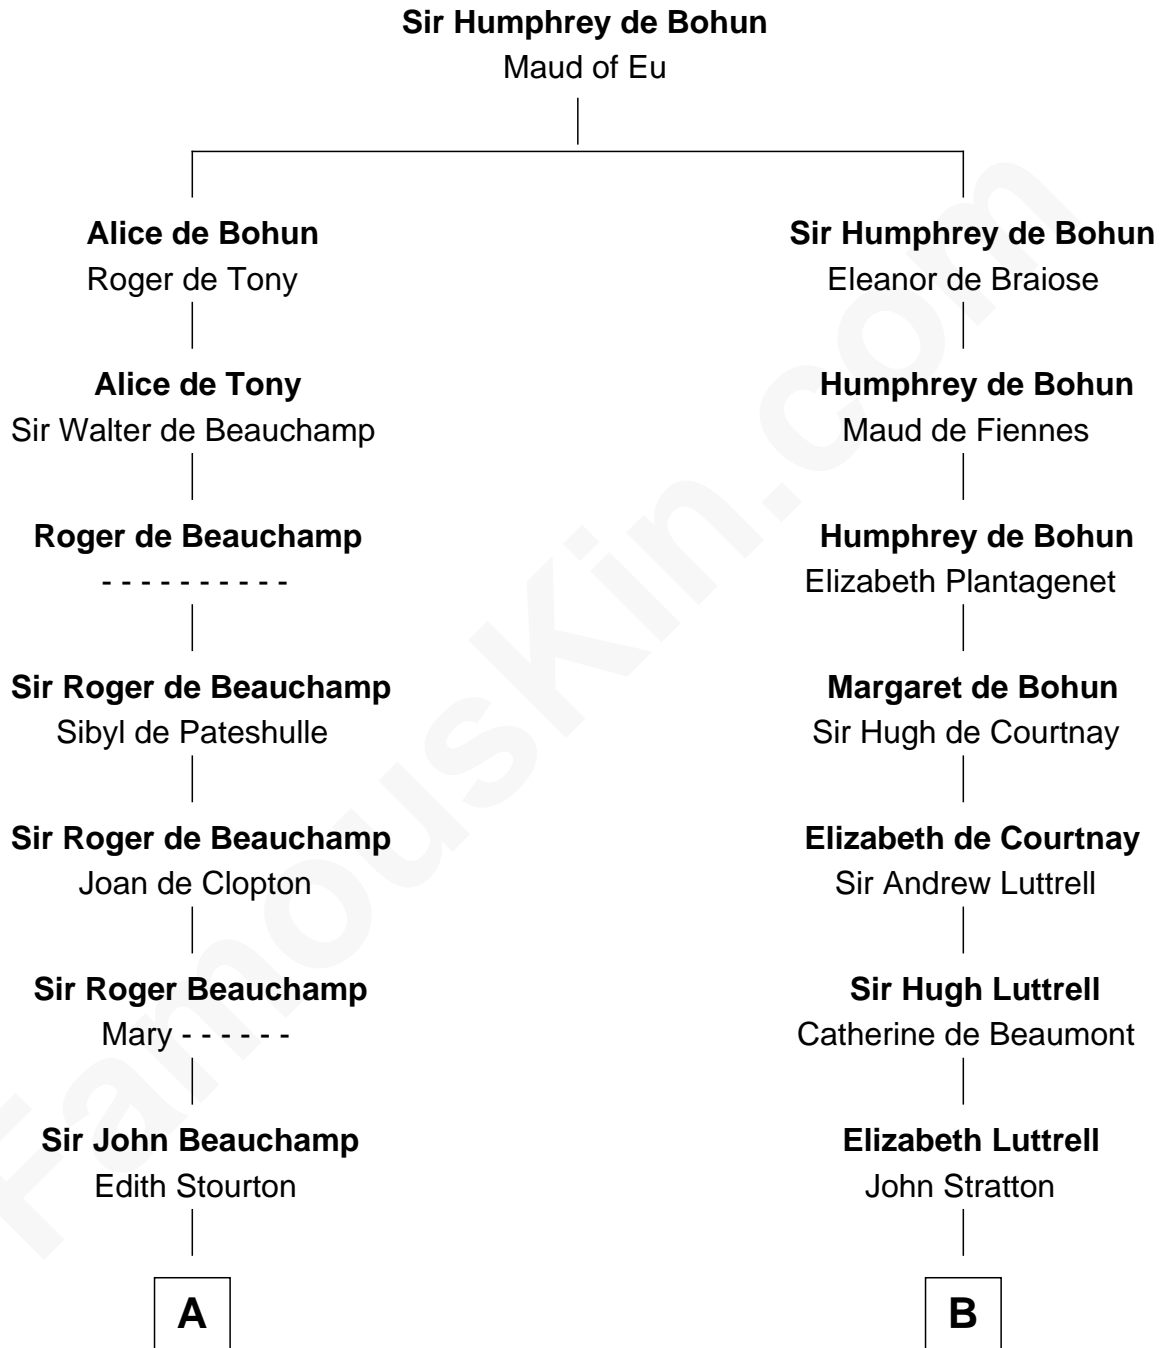

FamousKin.com
Relationship Chart of
William C. C. Claiborne
1st Governor of Louisiana

16th cousin 2 times removed of
Benjamin Harrison V
Signer of the Declaration of Independence

C

William Claiborne

Mary Leigh

William C. C. Claiborne

1st Governor of Louisiana

FamousKin.com