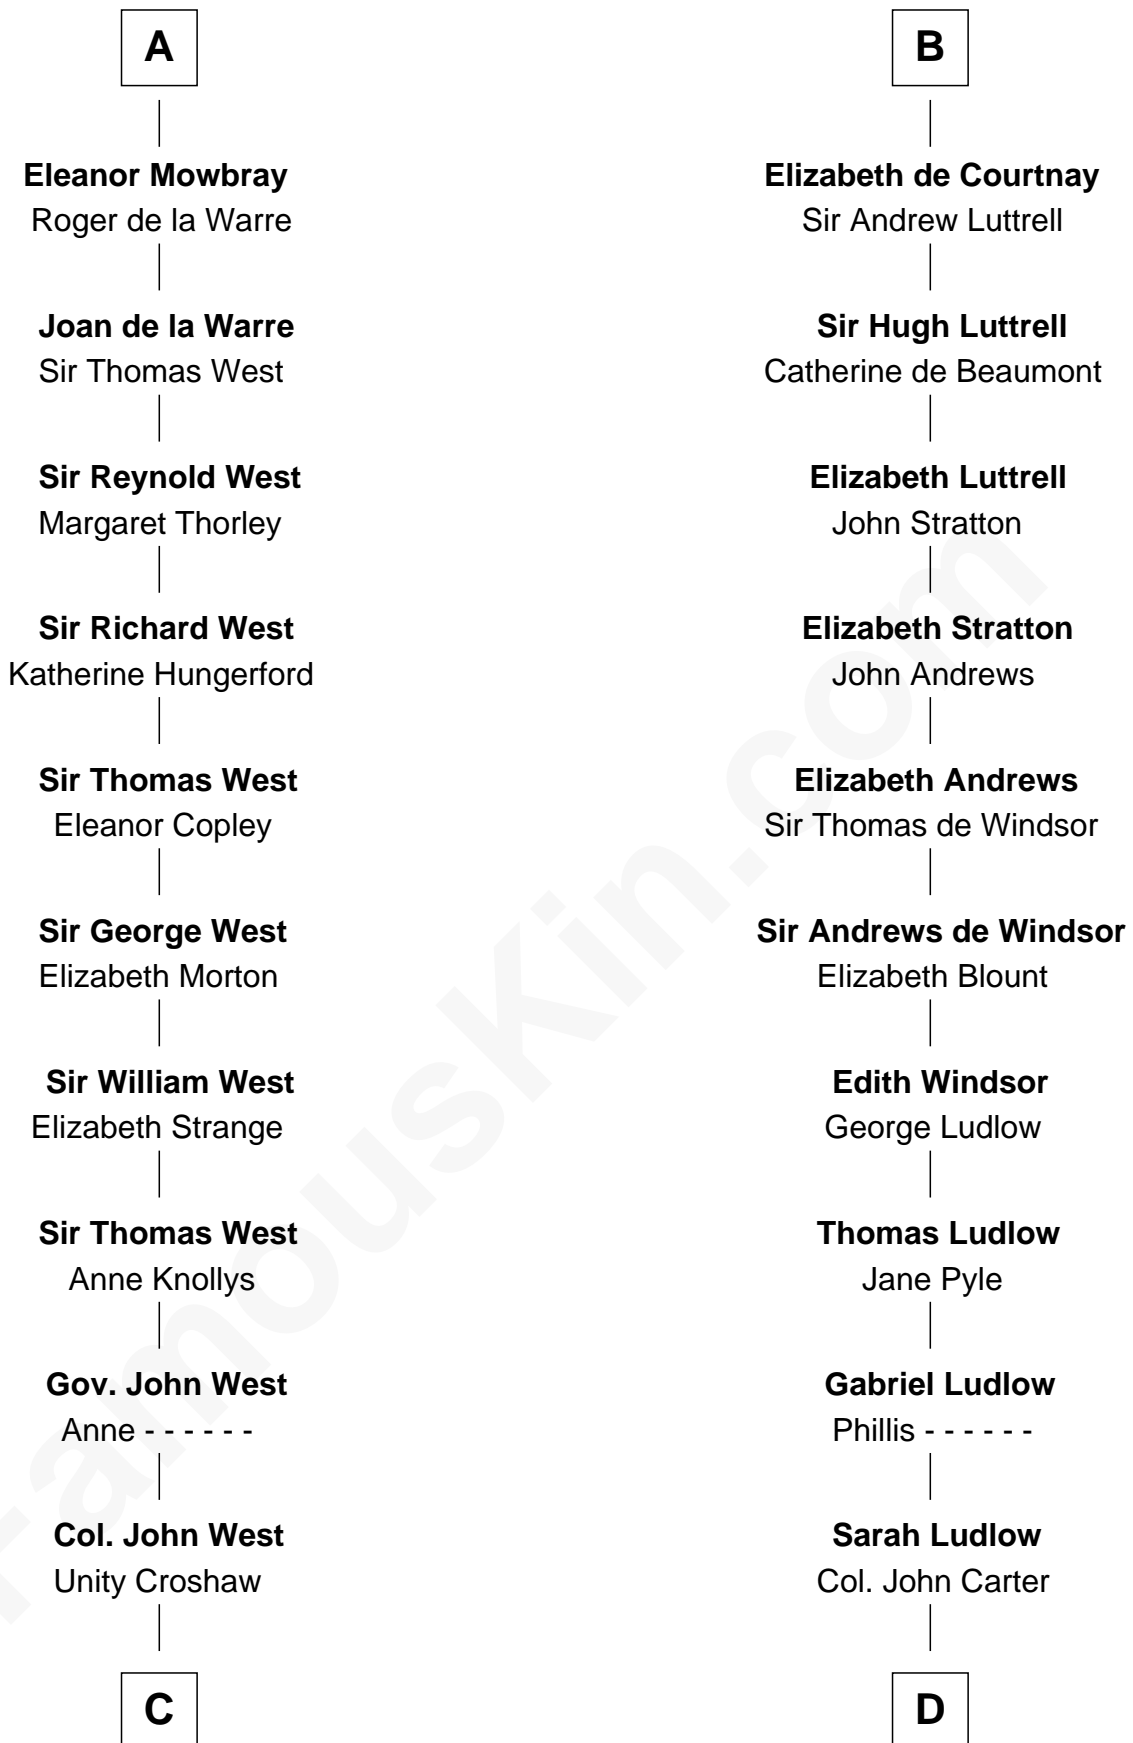

**FamousKin.com**  
**Relationship Chart of**  
**William C. C. Claiborne**  
*1st Governor of Louisiana*

**19th cousin 2 times removed of**  
**Benjamin Harrison V**  
*Signer of the Declaration of Independence*

**C**

**Ann West**  
Henry Fox

**Ann Fox**  
Thomas Claiborne

**Nathaniel Claiborne**  
Jane Cole

**William Claiborne**  
Mary Leigh

**William C. C. Claiborne**  
*1st Governor of Louisiana*

**D**

**Col. Robert Carter**  
Elizabeth Landon

**Anne Carter**  
Benjamin Harrison

**Benjamin Harrison V**  
*Signer of Declaration of Independence*