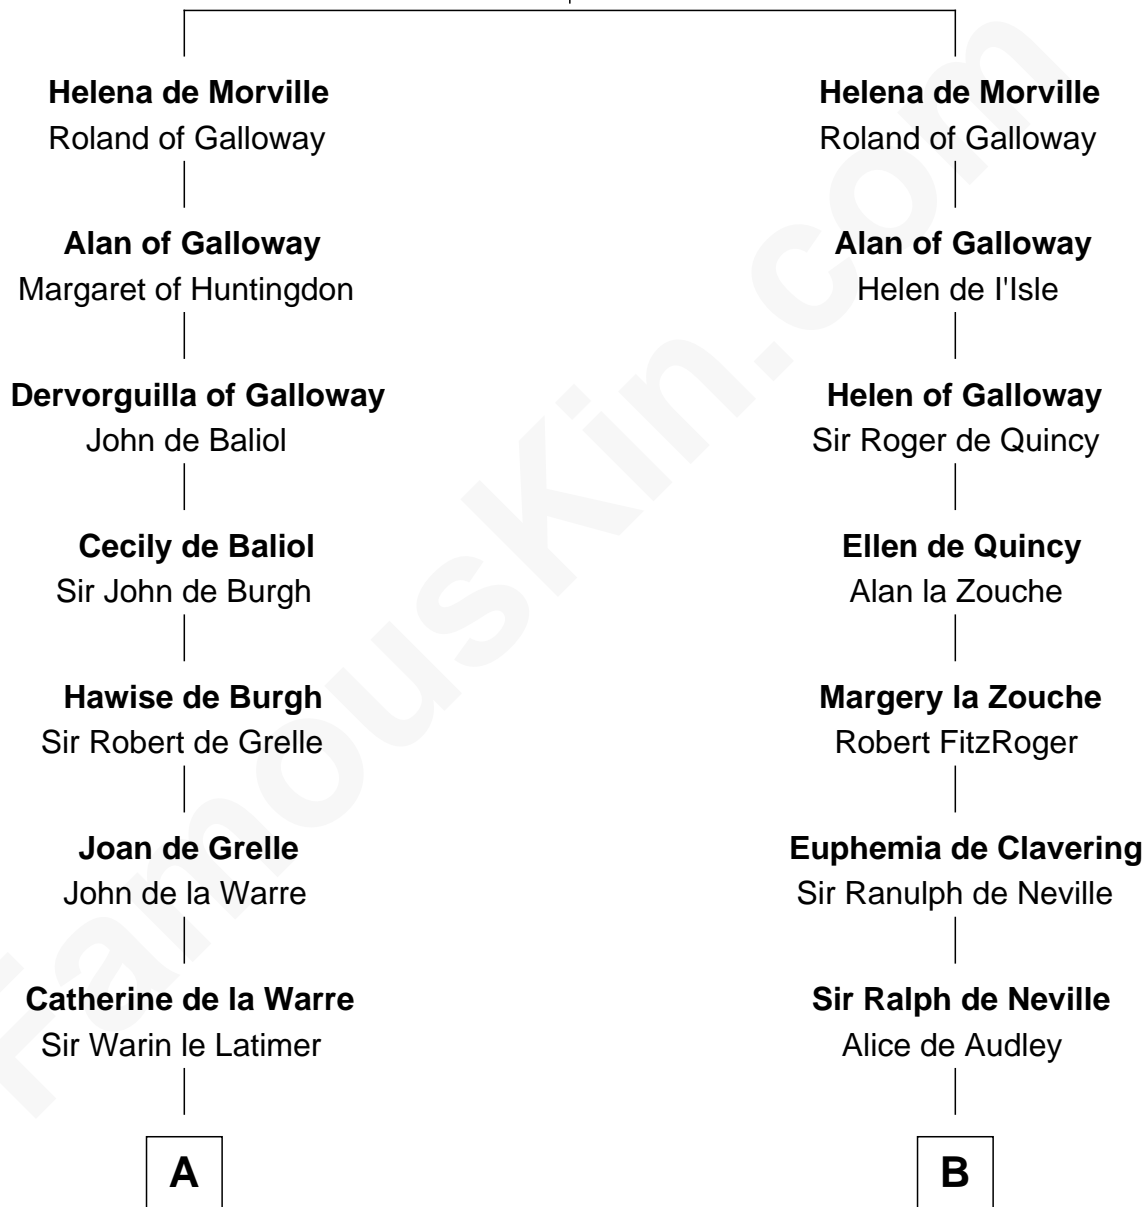

FamousKin.com Relationship Chart of

William C. C. Claiborne

1st Governor of Louisiana

20th cousin 1 time removed of

Benjamin Harrison V

Signer of the Declaration of Independence

Richard de Morville

Avise of Lancaster