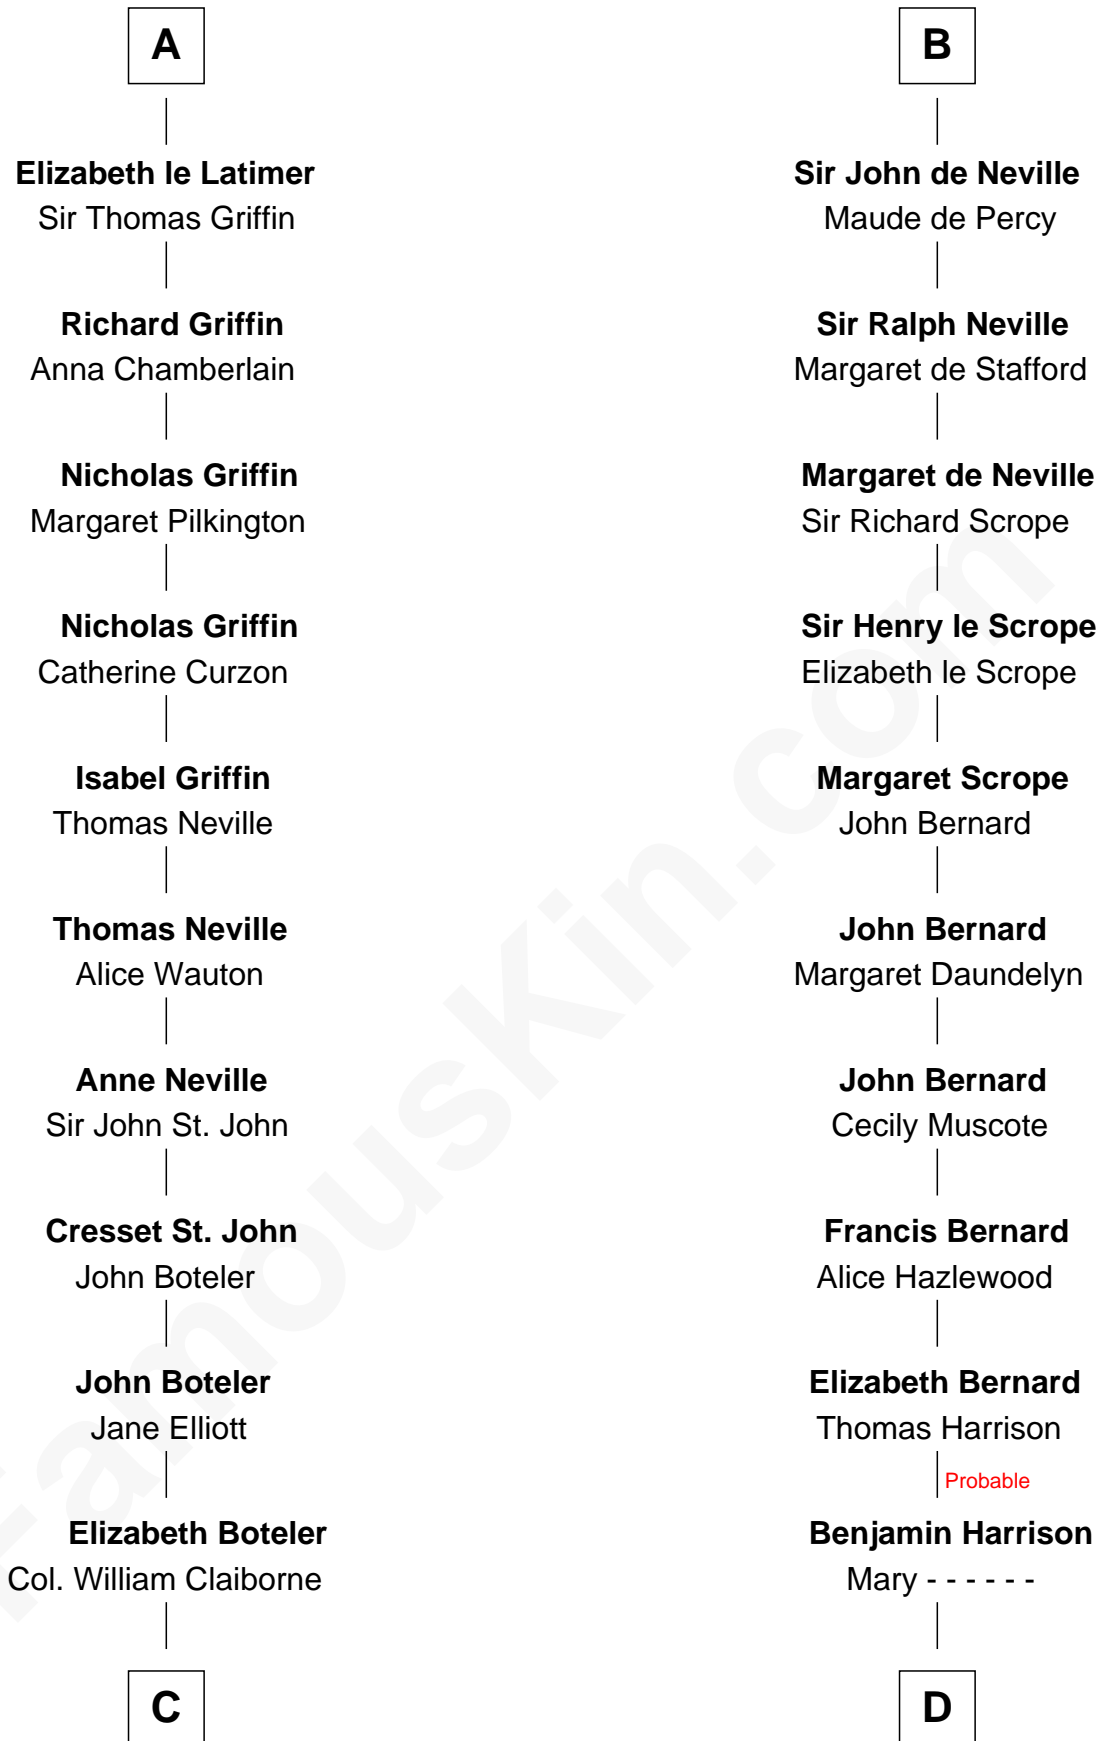

FamousKin.com Relationship Chart of

William C. C. Claiborne

1st Governor of Louisiana

20th cousin 1 time removed of

Benjamin Harrison V

Signer of the Declaration of Independence

Richard de Morville

Avise of Lancaster

C

Thomas Claiborne

Sarah Fenn

Thomas Claiborne

Ann Fox

Nathaniel Claiborne

Jane Cole

William Claiborne