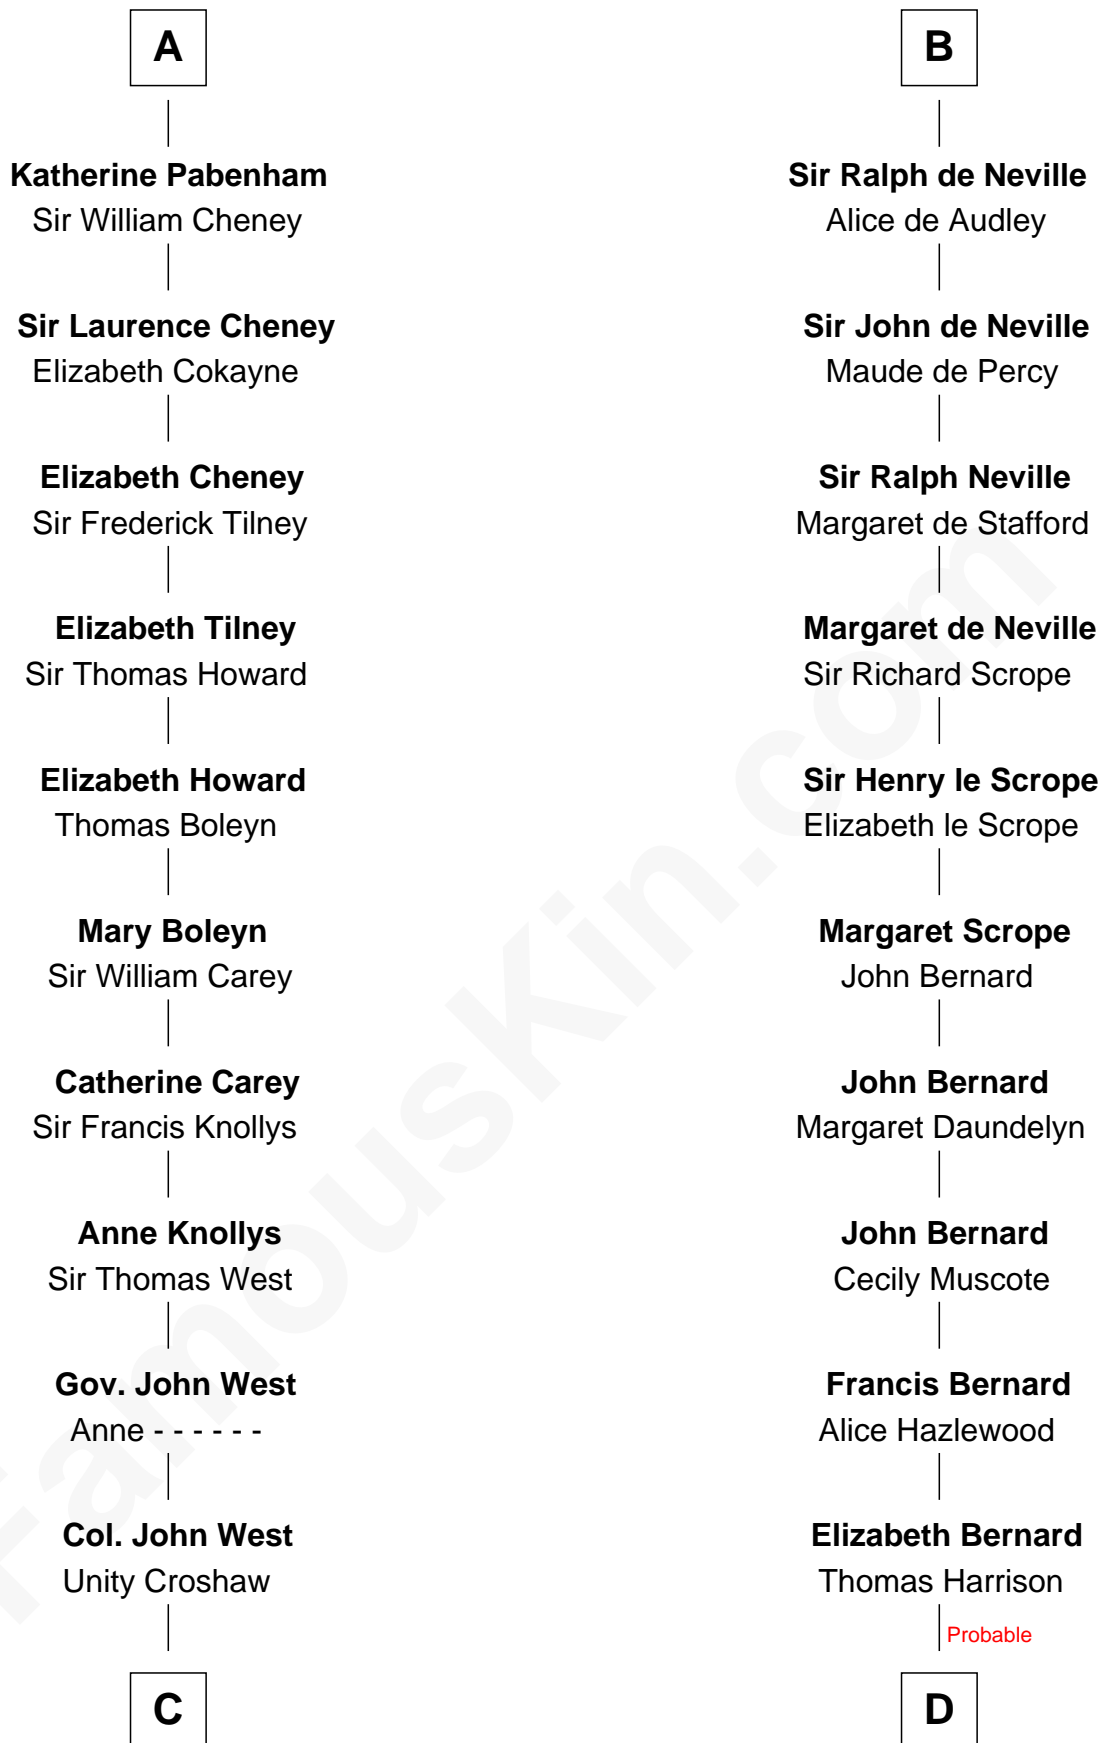

FamousKin.com Relationship Chart of

William C. C. Claiborne

1st Governor of Louisiana

21st cousin of

Benjamin Harrison V

Signer of the Declaration of Independence

William I de Lancaster

Gundred de Warenne

Alan la Zouche

Margery la Zouche

Robert FitzRoger

Euphemia de Clavering

Sir Ranulph de Neville

B

C

Ann West
Henry Fox