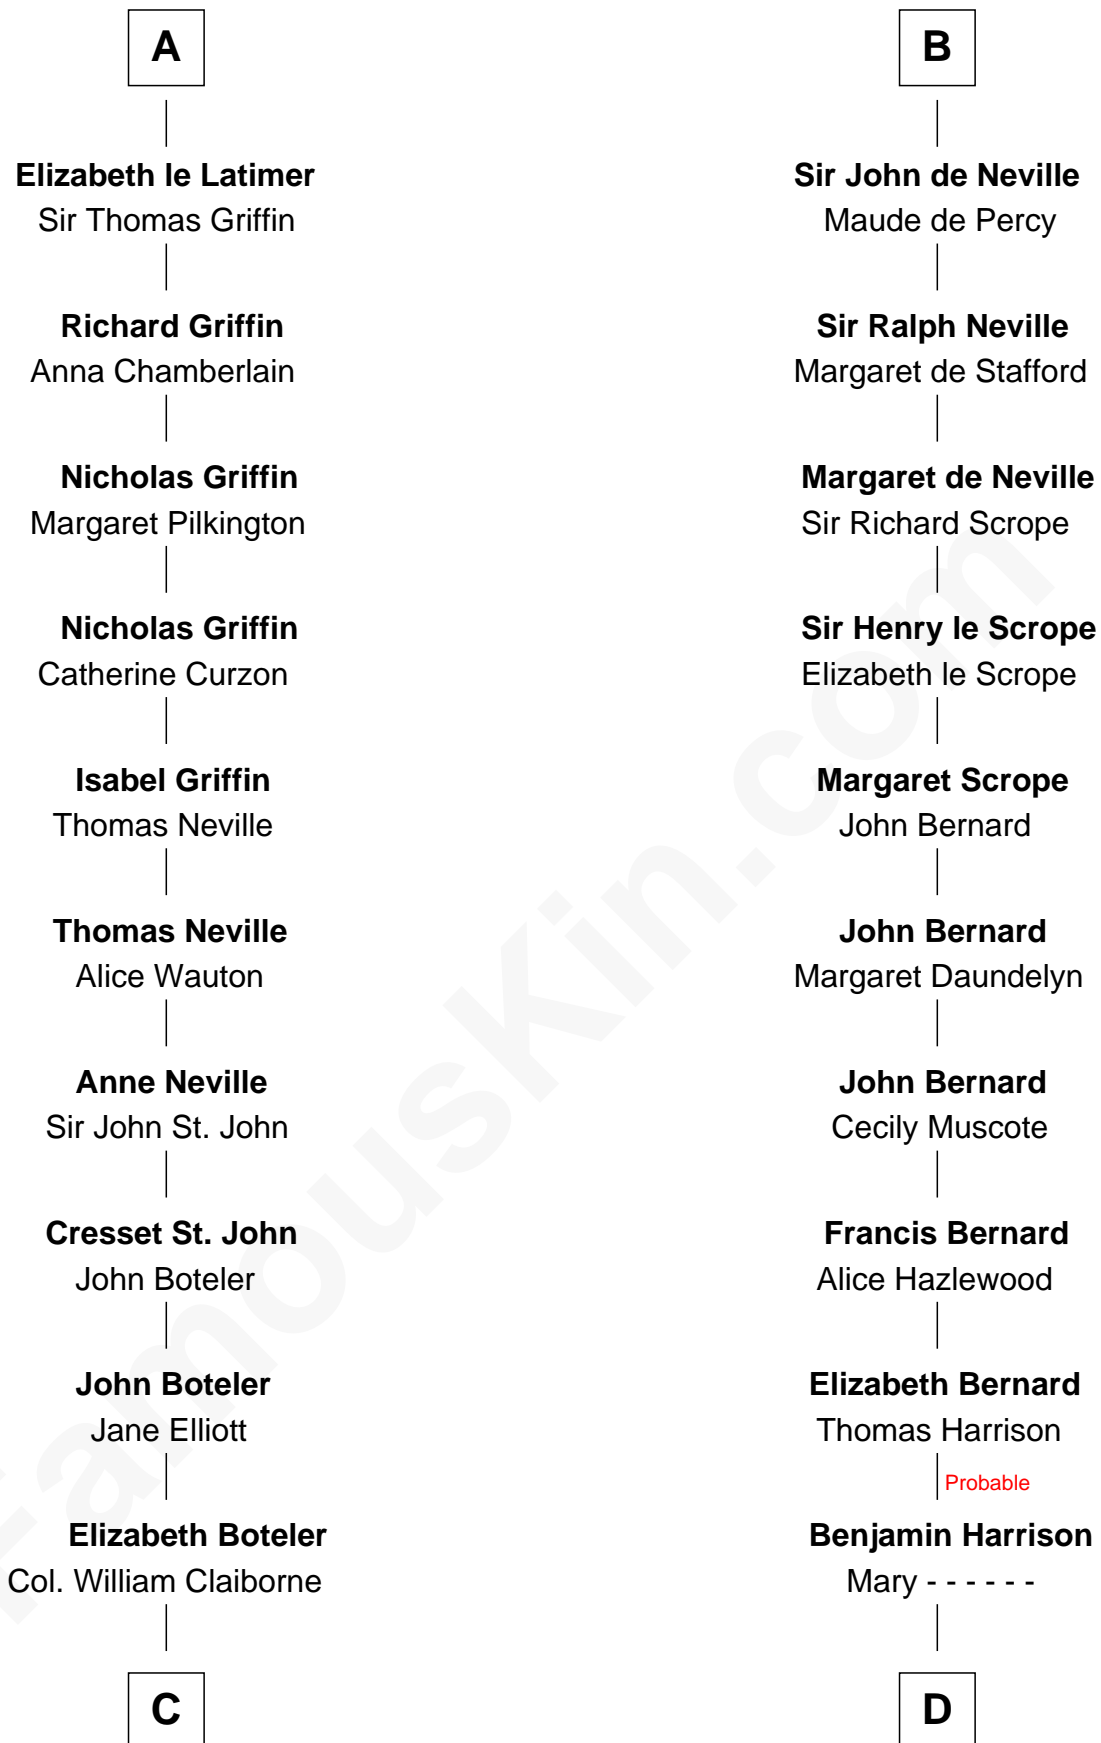

FamousKin.com Relationship Chart of

William C. C. Claiborne

1st Governor of Louisiana

20th cousin 1 time removed of

Benjamin Harrison V

Signer of the Declaration of Independence

Uhtred of Galloway

Gunnild of Dunbar

Helena de Morville

Alan of Galloway

Helen de l'Isle

Helen of Galloway

Sir Roger de Quincy

Ellen de Quincy

Alan la Zouche

Margery la Zouche

Robert FitzRoger

Euphemia de Clavering

Sir Ranulph de Neville

Sir Ralph de Neville

Alice de Audley

B

C

Thomas Claiborne

Sarah Fenn

Thomas Claiborne

Ann Fox

Nathaniel Claiborne

Jane Cole

William Claiborne

Mary Leigh

William C. C. Claiborne