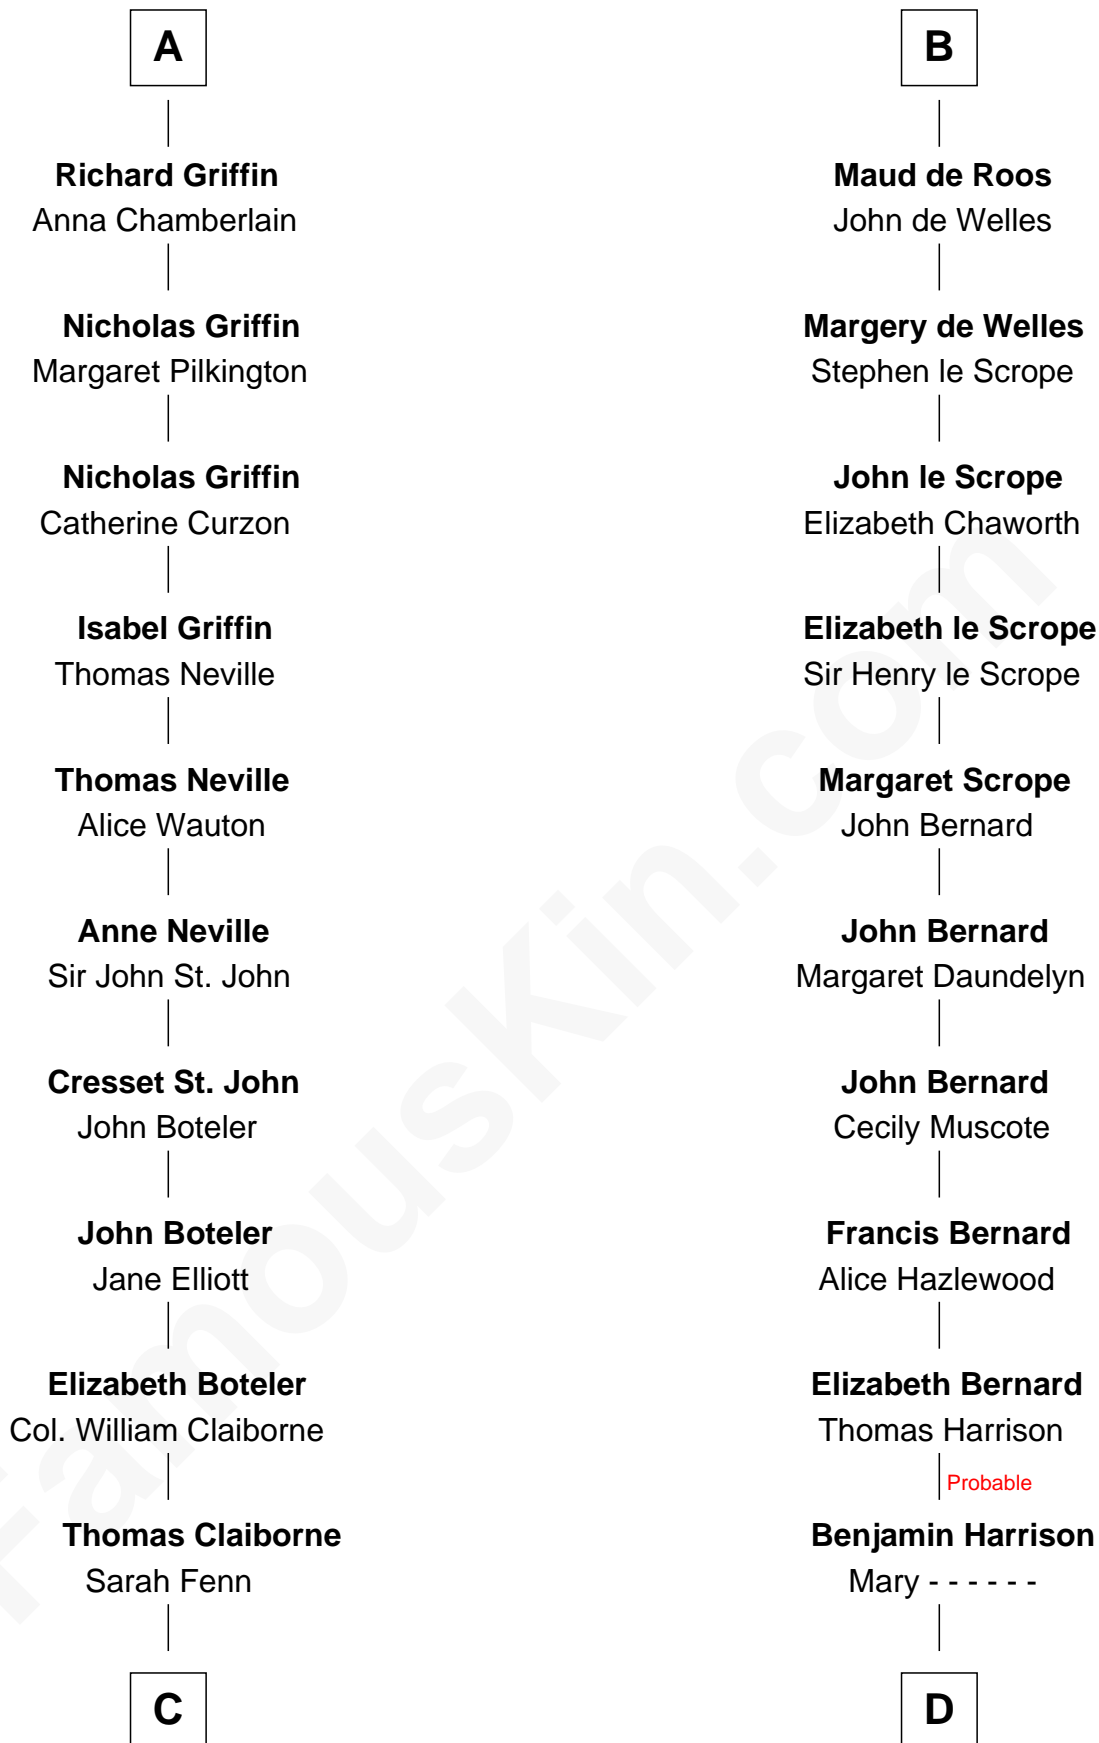

# FamousKin.com Relationship Chart of

**William C. C. Claiborne**

*1st Governor of Louisiana*

20th cousin of

**Benjamin Harrison V**

*Signer of the Declaration of Independence*

**David I, King of Scotland**

Maud of Northumberland

**C**

**Thomas Claiborne**

Ann Fox

**Nathaniel Claiborne**

Jane Cole

**William Claiborne**

Mary Leigh

**William C. C. Claiborne**

*1st Governor of Louisiana*

**D**

**Benjamin Harrison**

Hannah Churchill

**Benjamin Harrison**

Elizabeth Burwell

**Benjamin Harrison**

Anne Carter

**Benjamin Harrison V**

*Signer of Declaration of Independence*