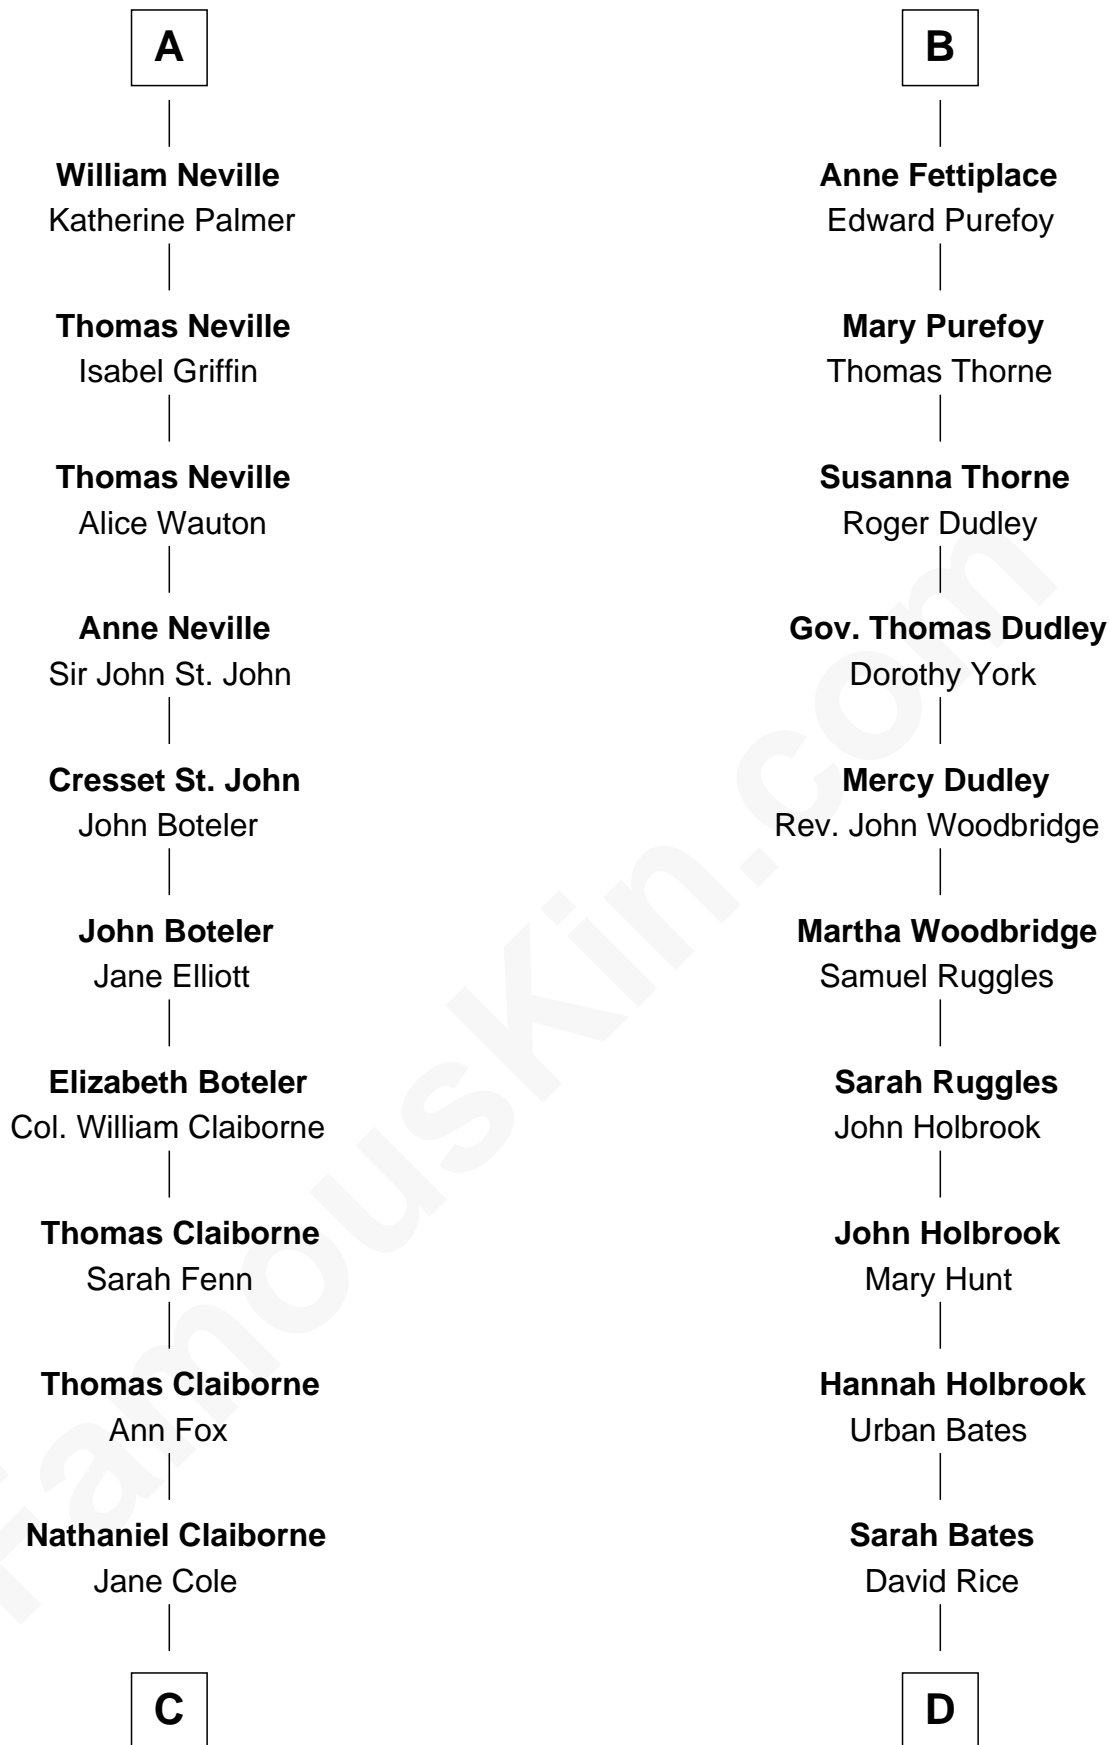

FamousKin.com Relationship Chart of

William C. C. Claiborne

1st Governor of Louisiana

18th cousin of

William Marsh Rice

Founder of Rice University

William de Odingsells

Ela FitzWalter

Ida de Odingsells
Sir Roger de Herdeburgh

Ela Herdeburgh
Sir William de Boteler

Alice de Boteler
Sir Nicholas Longford

Sir Nicholas Longford
Alice Diencourt

Sir Nicholas Longford
Margery Solney

Alice Longford
Sir Robert Neville

Thomas Neville
Elizabeth Babington

A

Margaret de Oddingseles

Sir John de Grey

Sir John Grey
Avice Marmion

Maud Grey
Sir Thomas Harcourt

Sir Thomas Harcourt
Jane Fraunceys

Sir Richard Harcourt
Edith St. Clair

Alice Harcourt
William Bessiles

Elizabeth Bessiles
Richard Fettiplace

B

C

William Claiborne

Mary Leigh

William C. C. Claiborne

1st Governor of Louisiana