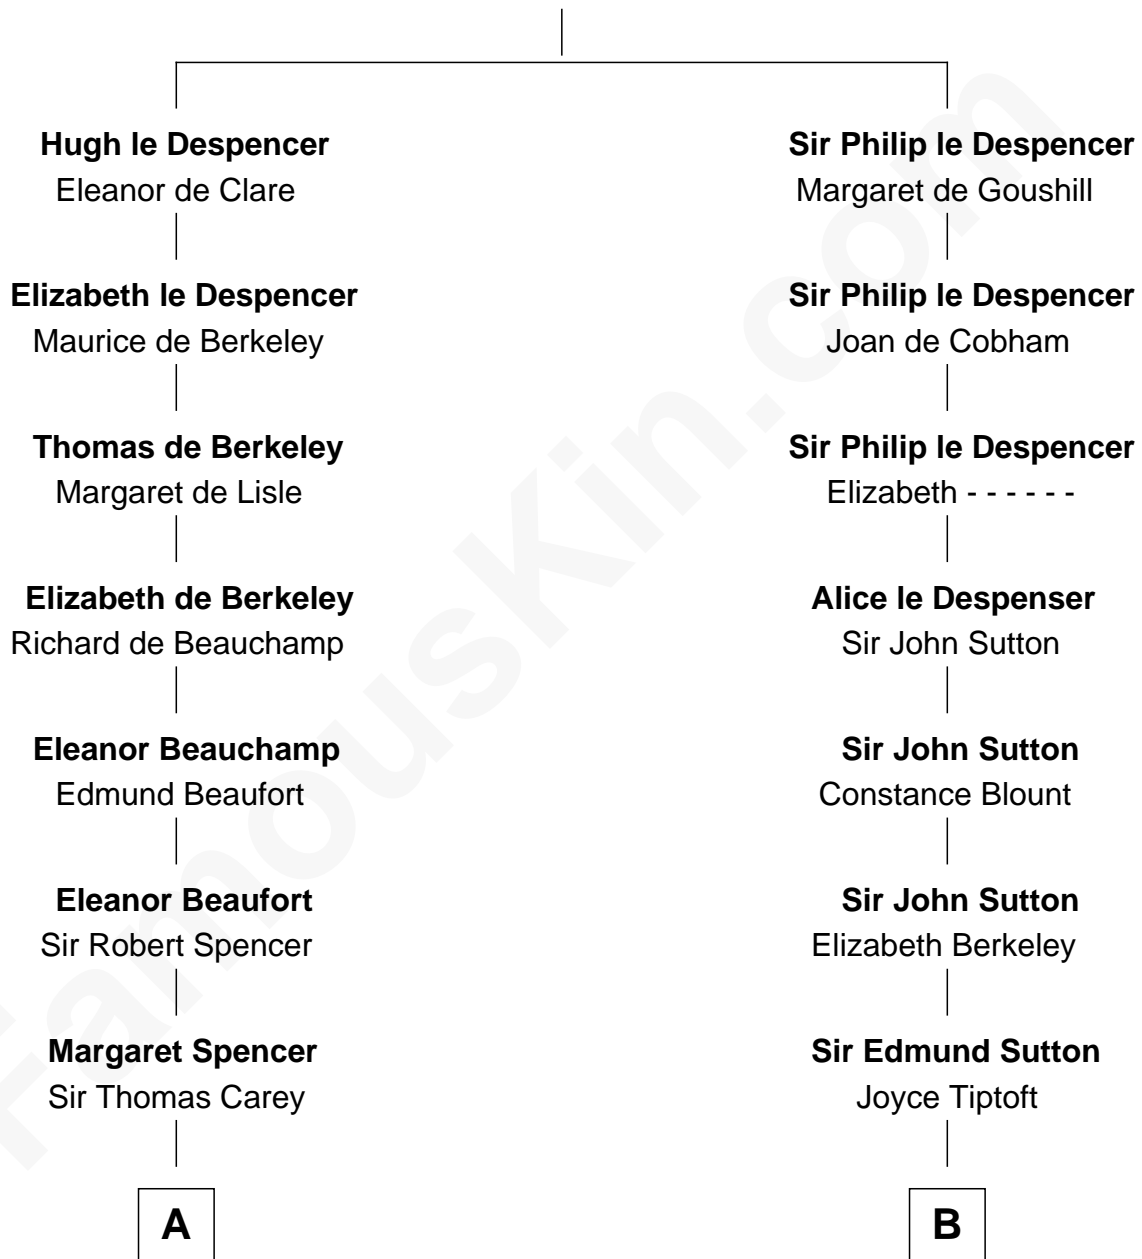

FamousKin.com
Relationship Chart of
William C. C. Claiborne
1st Governor of Louisiana

16th cousin 3 times removed of
William Marsh Rice
Founder of Rice University

Sir Hugh le Despencer
 Isabella de Beauchamp

C

—
Sarah Bates

David Rice

—
David Rice

Patty Hall

—
William Marsh Rice

Founder of Rice University

FamousKin.com