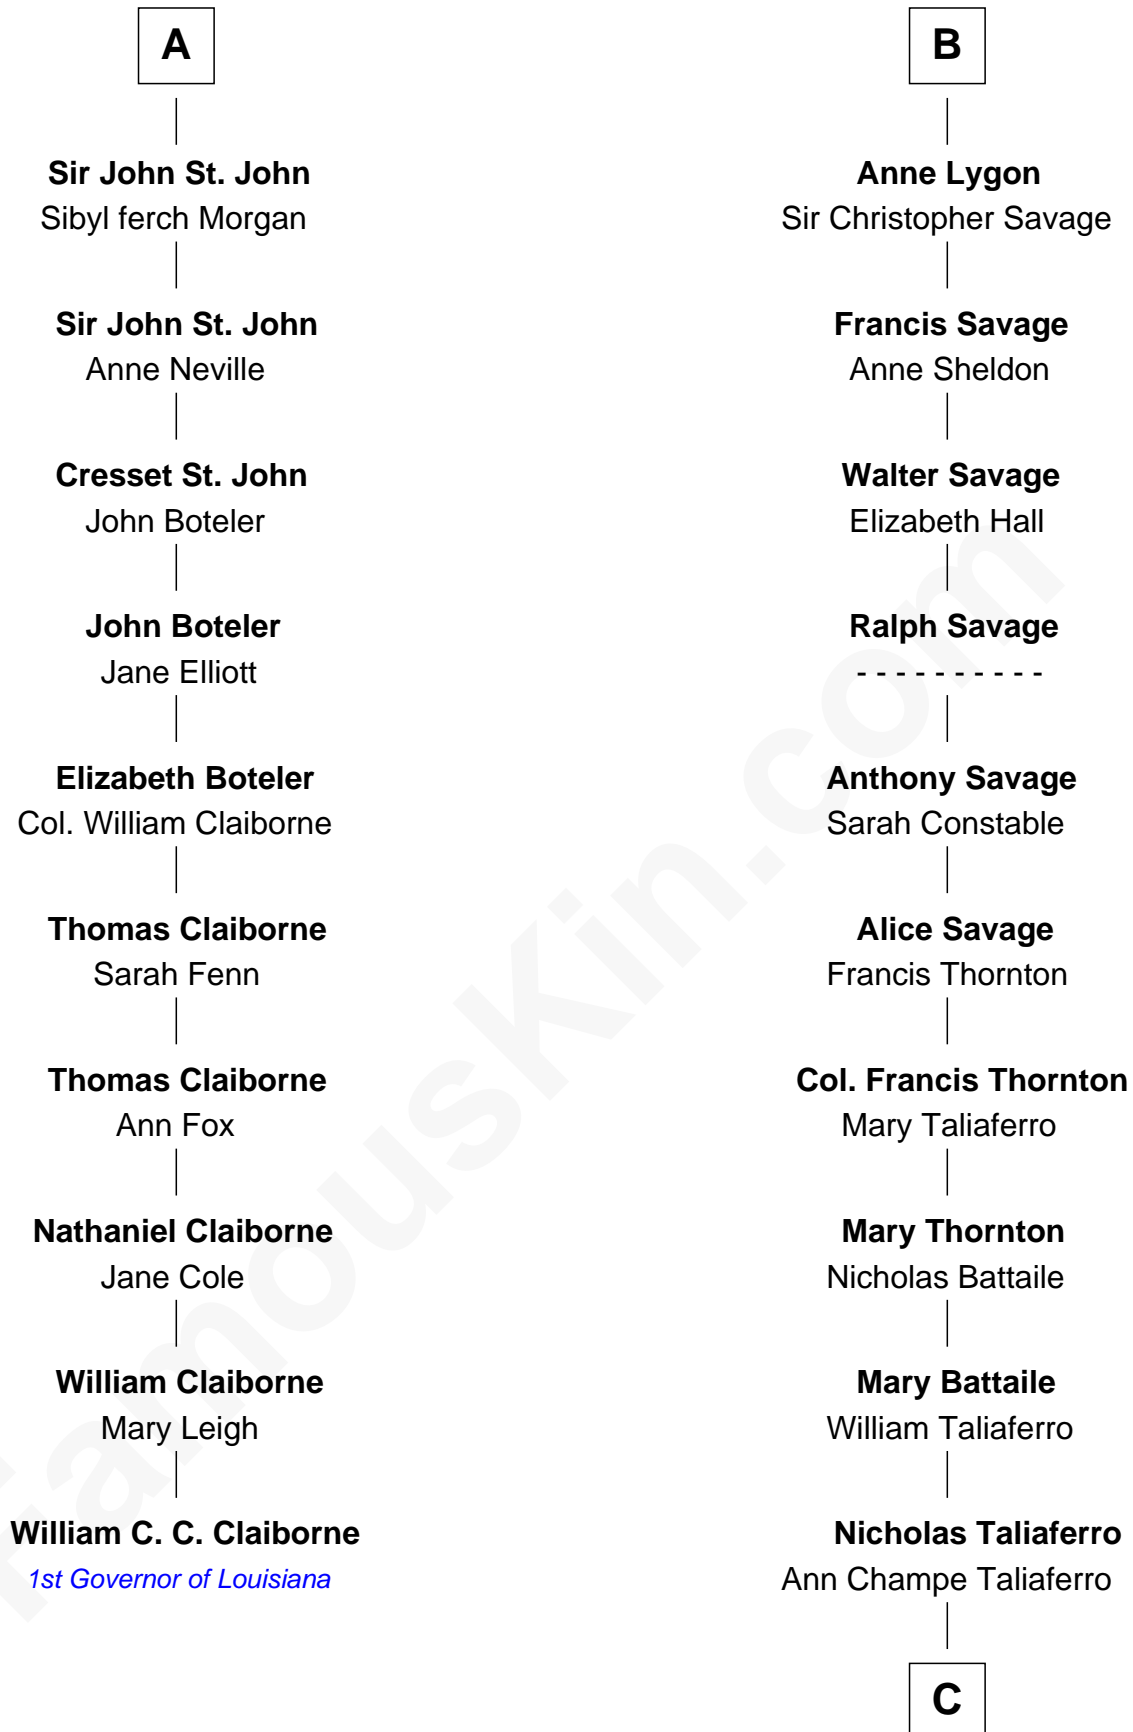

FamousKin.com Relationship Chart of

William C. C. Claiborne

1st Governor of Louisiana

16th cousin 4 times removed of

General George C. Marshall

Author of "The Marshall Plan"

Sir Walter de Beauchamp

Alice de Tony

C

Matilda Battaile Taliaferro

Martin Marshall

William Champe Marshall

Susan Myers

George Catlett Marshall

Laura Emily Bradford

General George C. Marshall