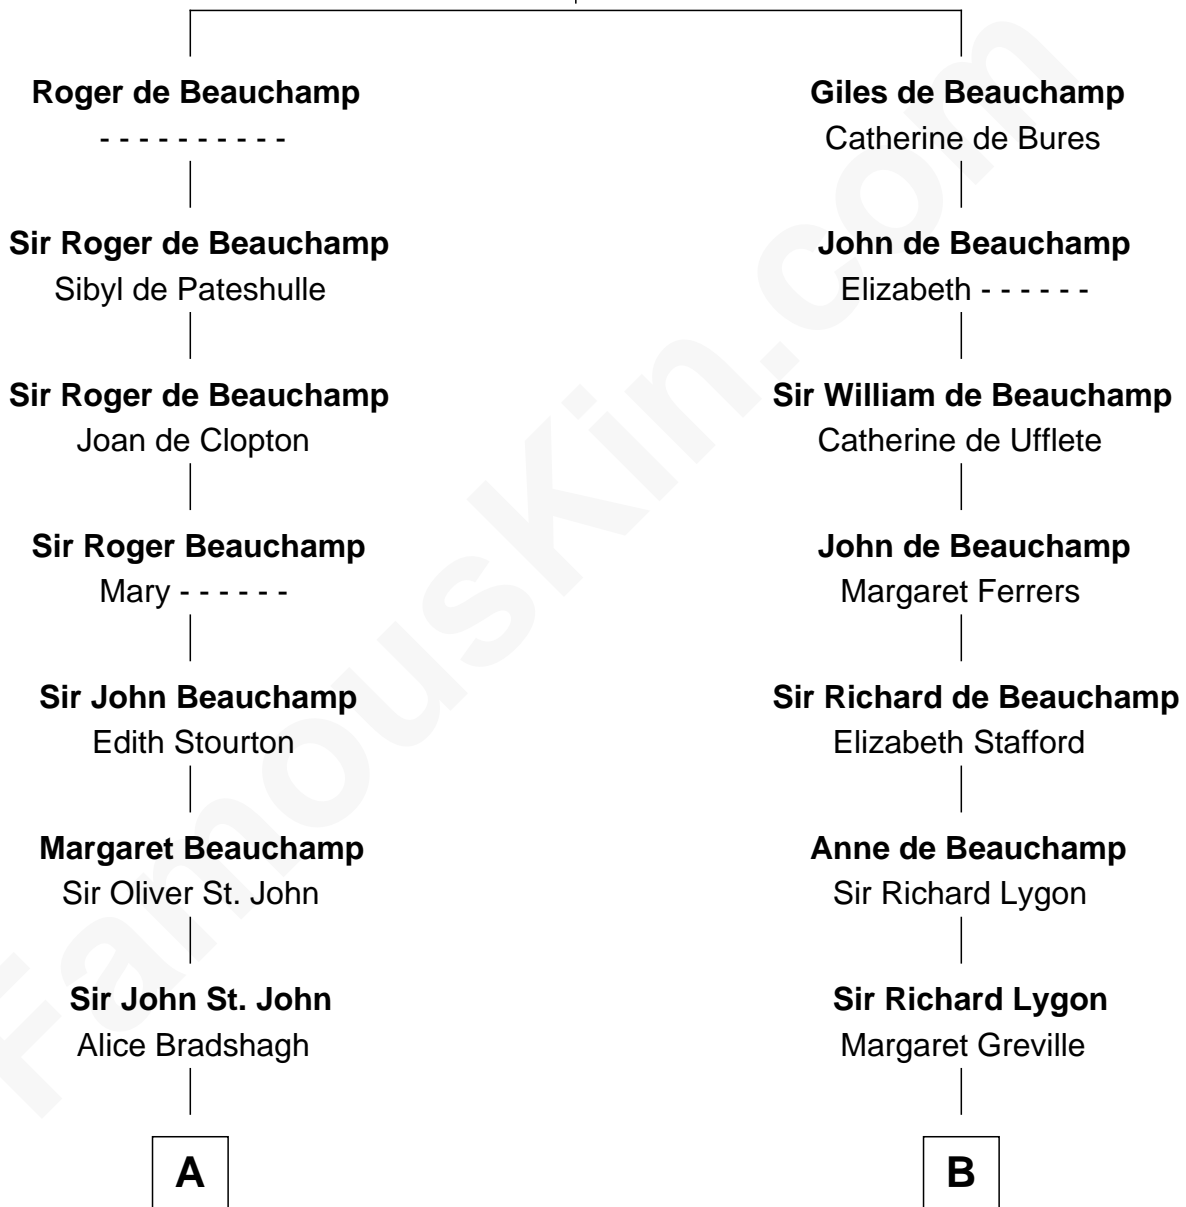

FamousKin.com Relationship Chart of

William C. C. Claiborne

1st Governor of Louisiana

16th cousin 4 times removed of

General George C. Marshall

Author of "The Marshall Plan"

Sir Walter de Beauchamp

Alice de Tony

C

Matilda Battaile Taliaferro

Martin Marshall

William Champe Marshall

Susan Myers

George Catlett Marshall

Laura Emily Bradford

General George C. Marshall