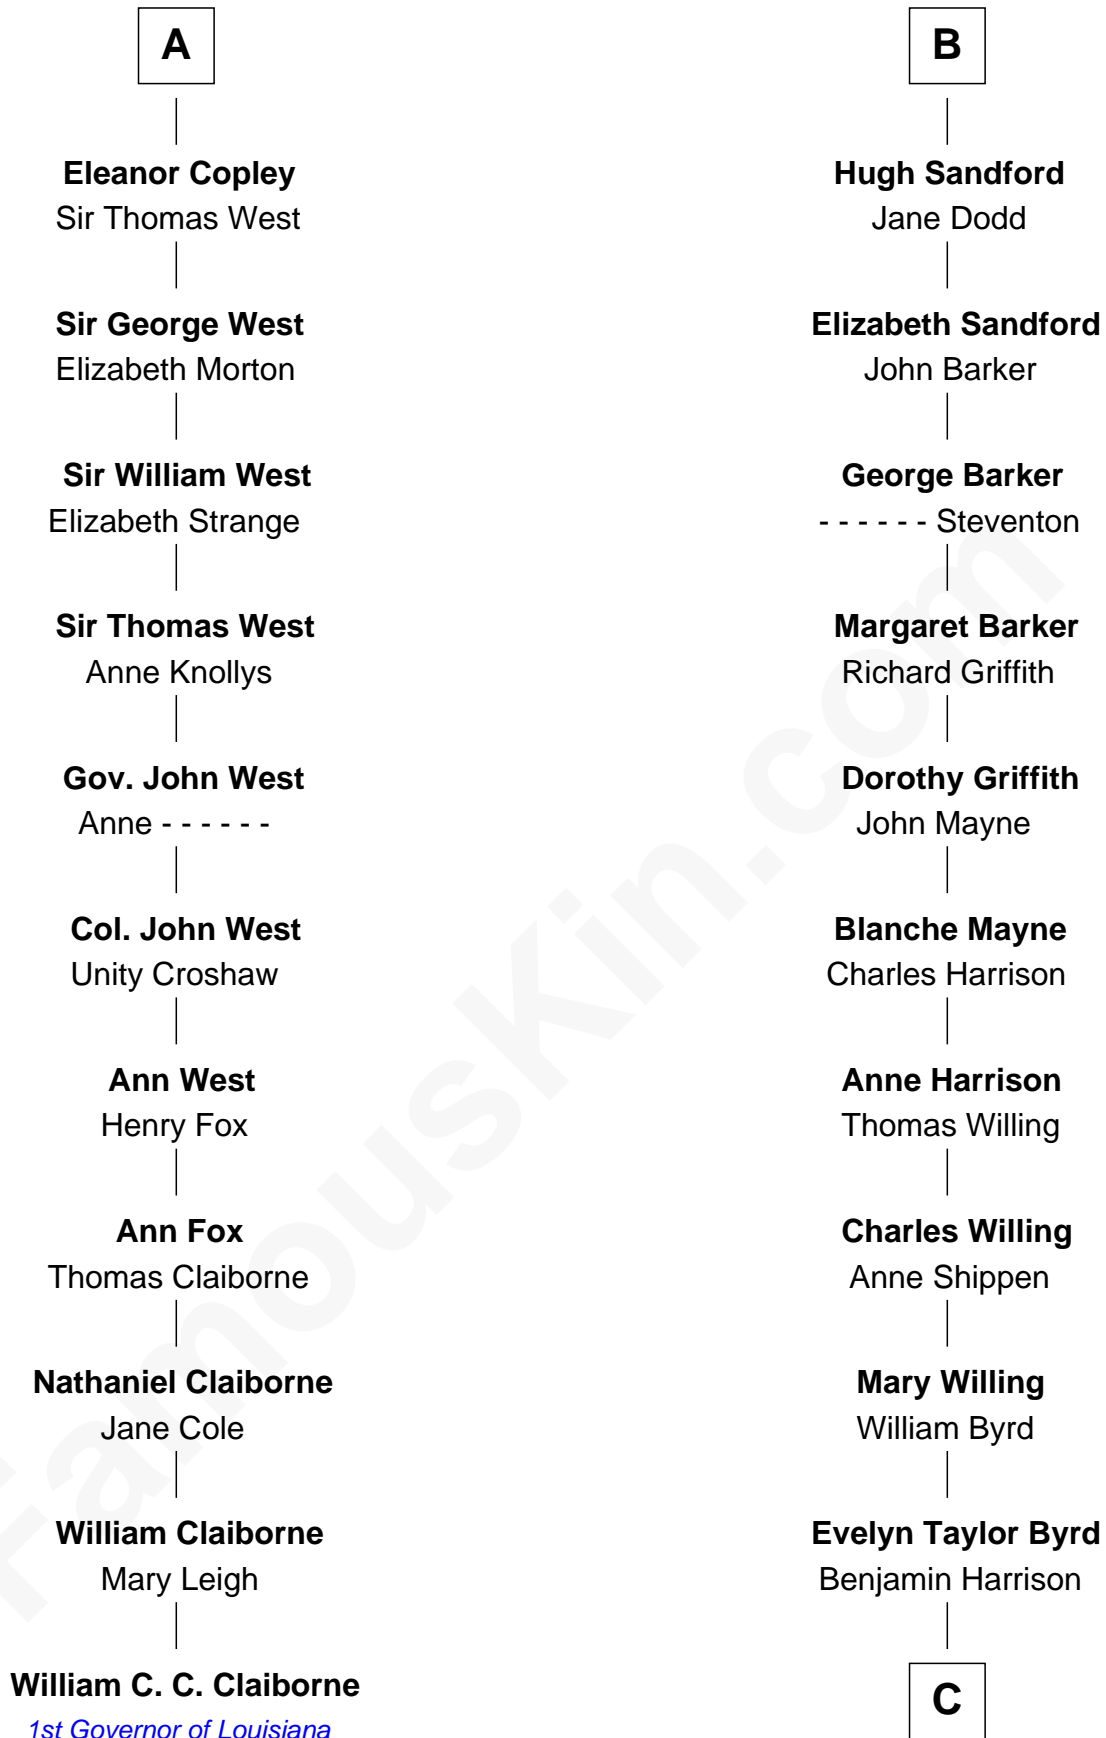

FamousKin.com
Relationship Chart of
William C. C. Claiborne
1st Governor of Louisiana

17th cousin 3 times removed of
Harry F. Byrd
50th Governor of Virginia

Sir Roger de Somery
 Nichole d'Aubenev

C

Anne Harrison

Richard Evelyn Byrd

Col. William Byrd

Jane Meriwether Rivers

Richard Evelyn Byrd

Eleanor Bolling Flood

Harry F. Byrd

50th Governor of Virginia

FamousKin.com