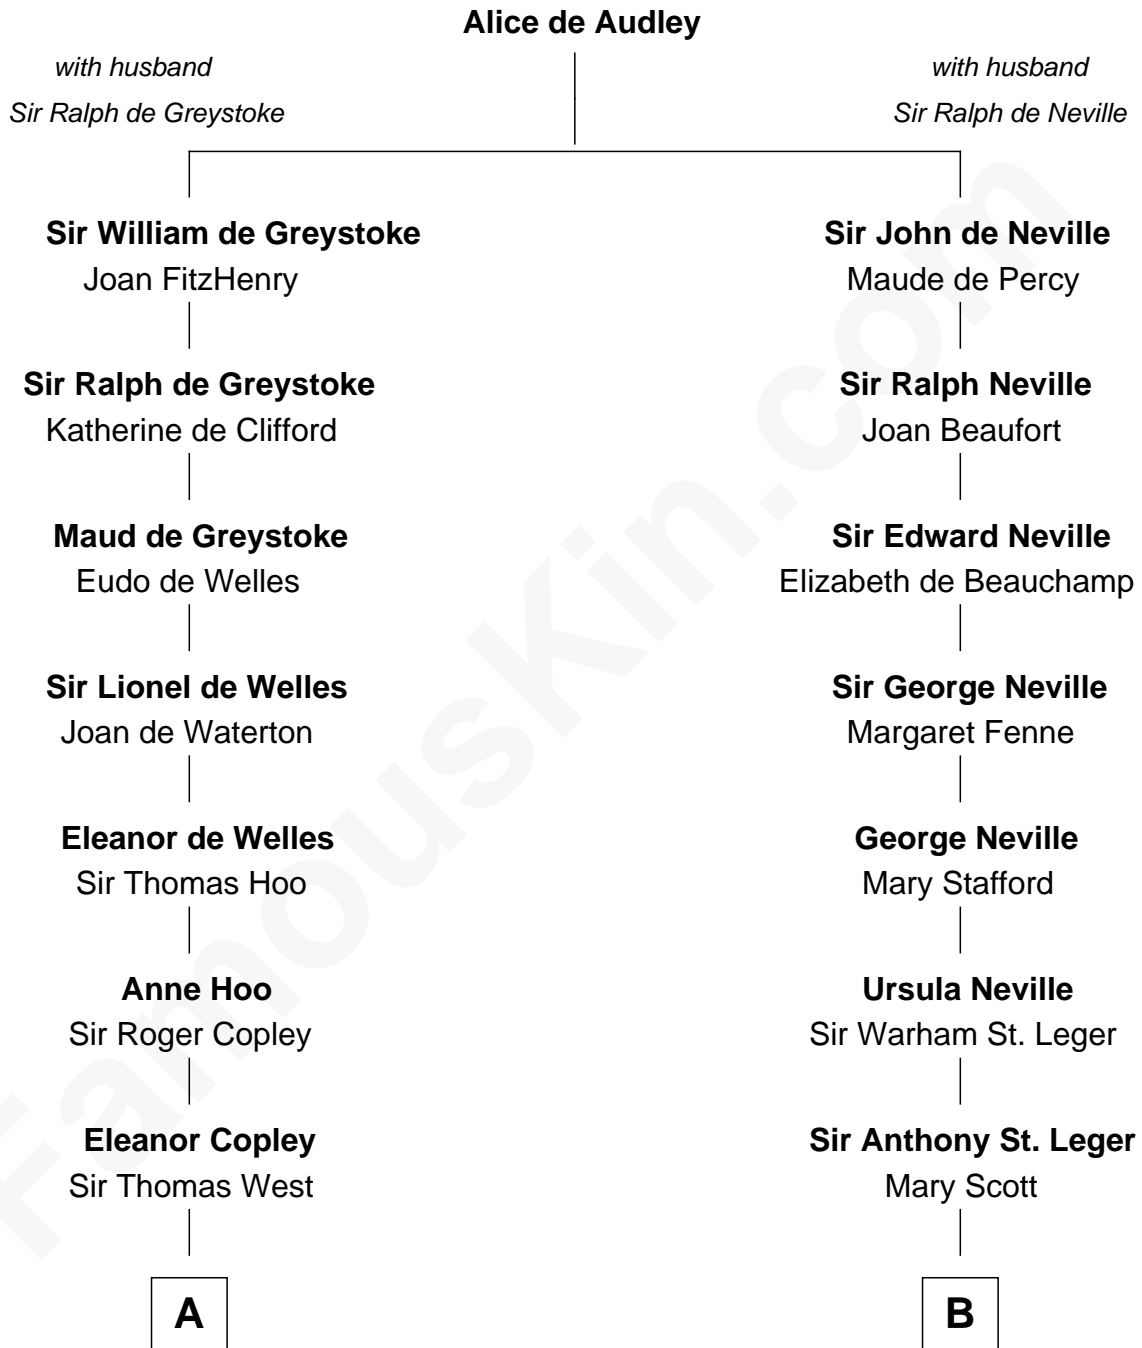

FamousKin.com
Relationship Chart of
William C. C. Claiborne
1st Governor of Louisiana

16th cousin 1 time removed of
Harry F. Byrd
50th Governor of Virginia

A

Sir George West
Elizabeth Morton

Sir William West
Elizabeth Strange

Sir Thomas West
Anne Knollys

Gov. John West
Anne - - - - -

Col. John West
Unity Croshaw

Ann West
Henry Fox

Ann Fox
Thomas Claiborne

Nathaniel Claiborne
Jane Cole

William Claiborne
Mary Leigh

William C. C. Claiborne
1st Governor of Louisiana