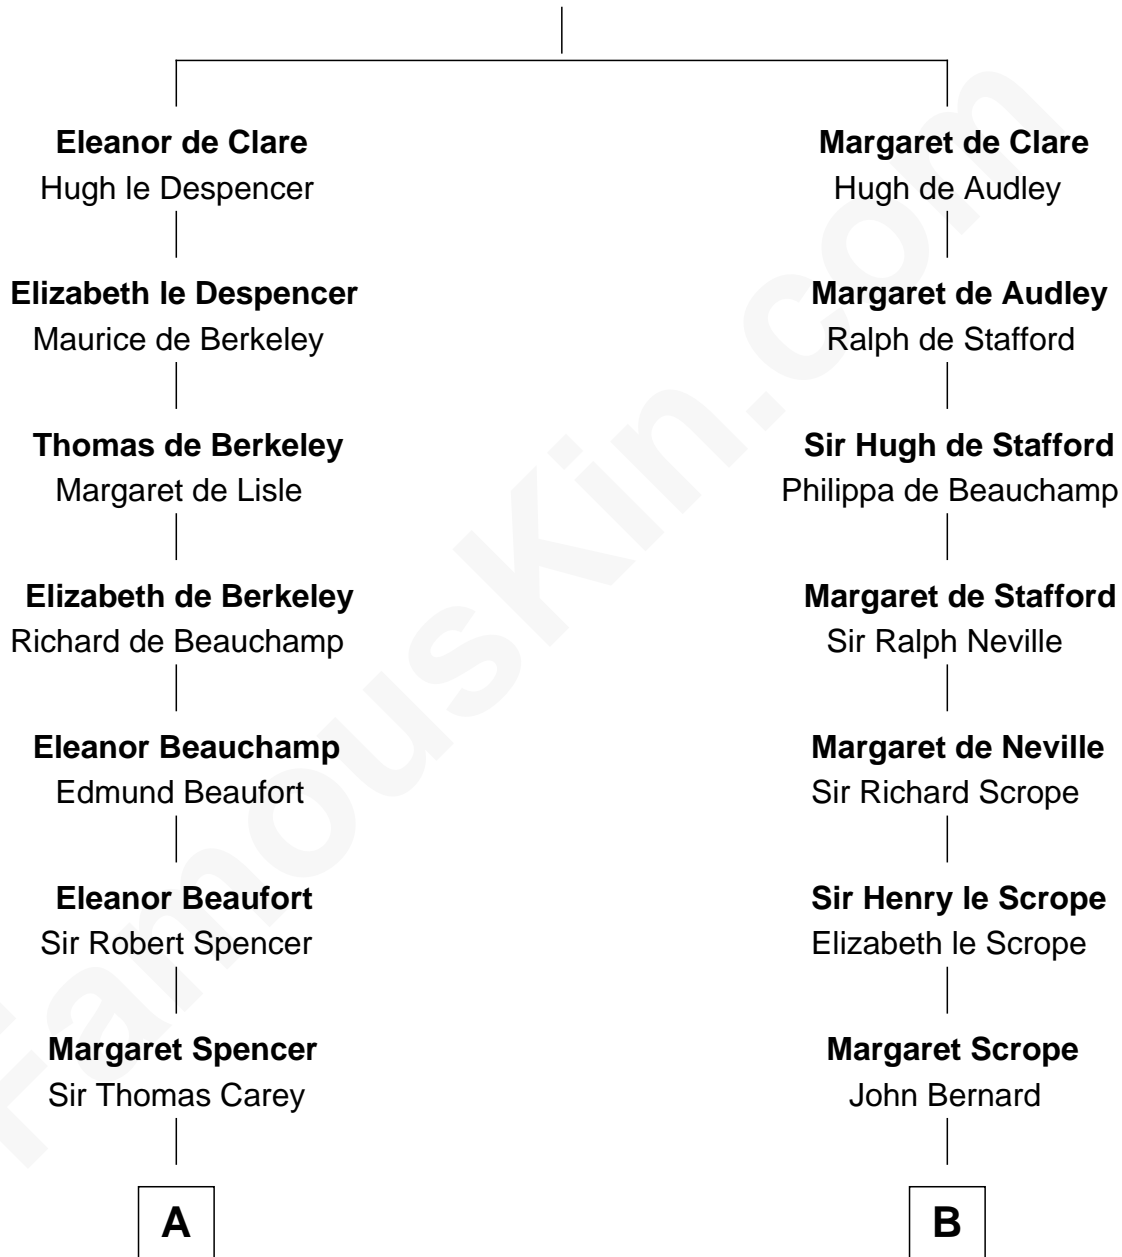

FamousKin.com
Relationship Chart of
William C. C. Claiborne
1st Governor of Louisiana

16th cousin 3 times removed of
Harry F. Byrd
50th Governor of Virginia

Sir Gilbert de Clare
 Joan of Acre

C

Col. William Byrd
Jane Meriwether Rivers

Richard Evelyn Byrd
Eleanor Bolling Flood

Harry F. Byrd
50th Governor of Virginia

FamousKin.com