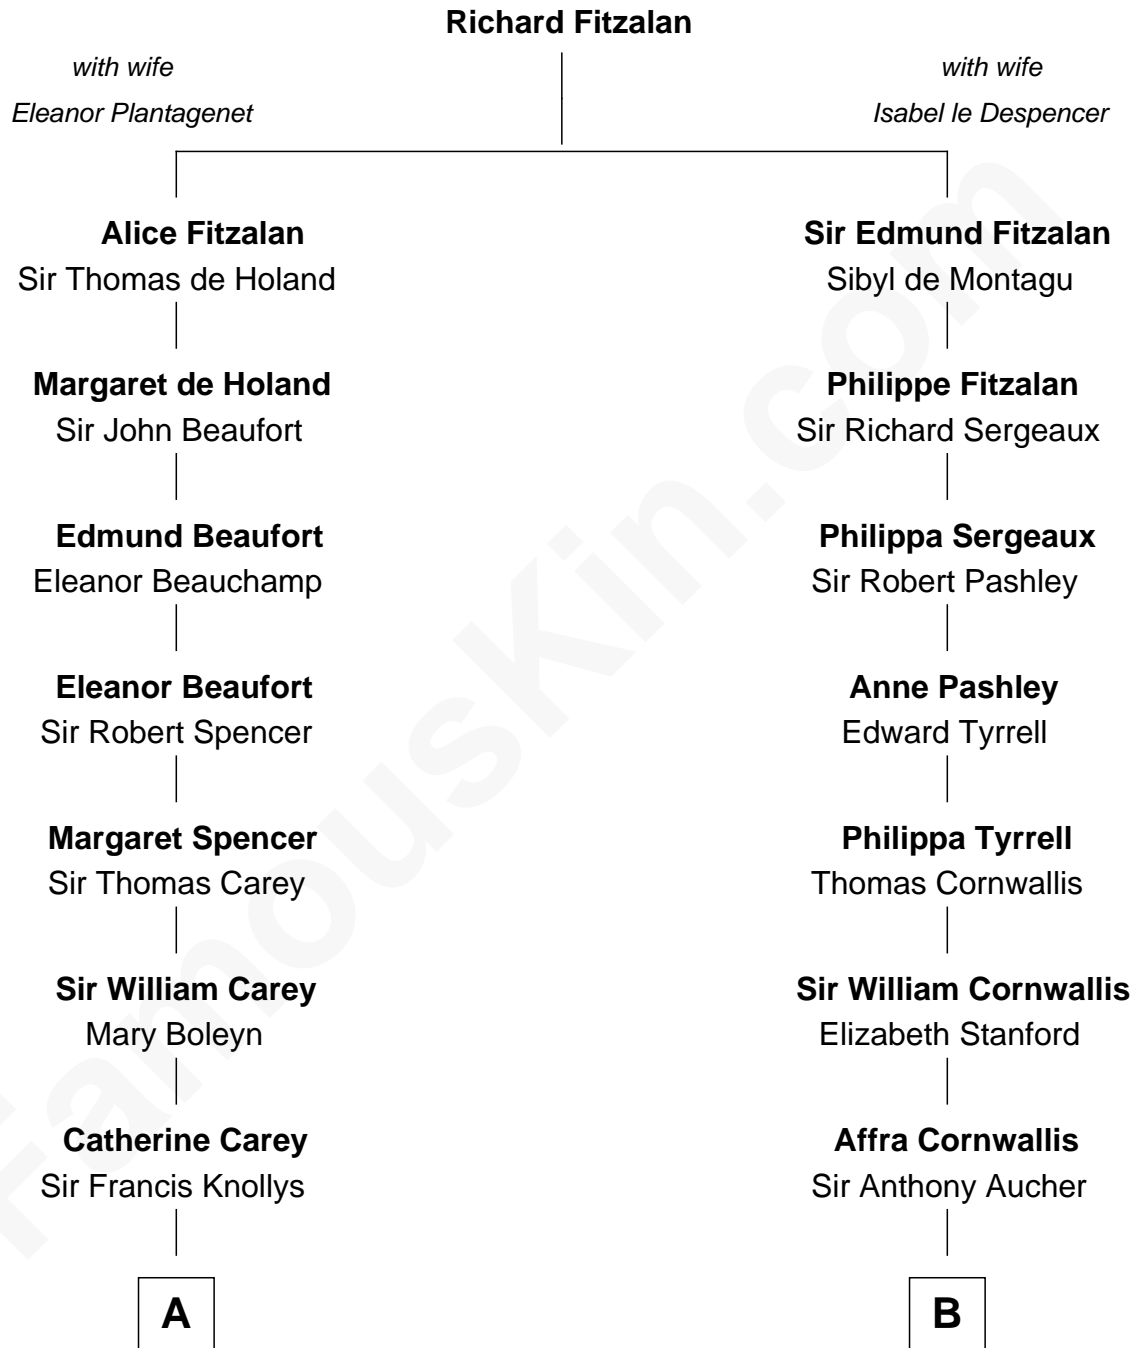

**FamousKin.com**  
**Relationship Chart of**  
**William C. C. Claiborne**  
*1st Governor of Louisiana*

**14th cousin 7 times removed of**

**Harry F. Byrd**  
*50th Governor of Virginia*

**C**

**Eliza Bolling West**  
Dr. Joel Walker Flood

**Col. Henry De La Warr Flood**  
Mary Elizabeth Trent

**Joel Walker Flood**  
Ella Faulkner

**Eleanor Bolling Flood**  
Richard Evelyn Byrd

**Harry F. Byrd**  
*50th Governor of Virginia*

FamousKin.com