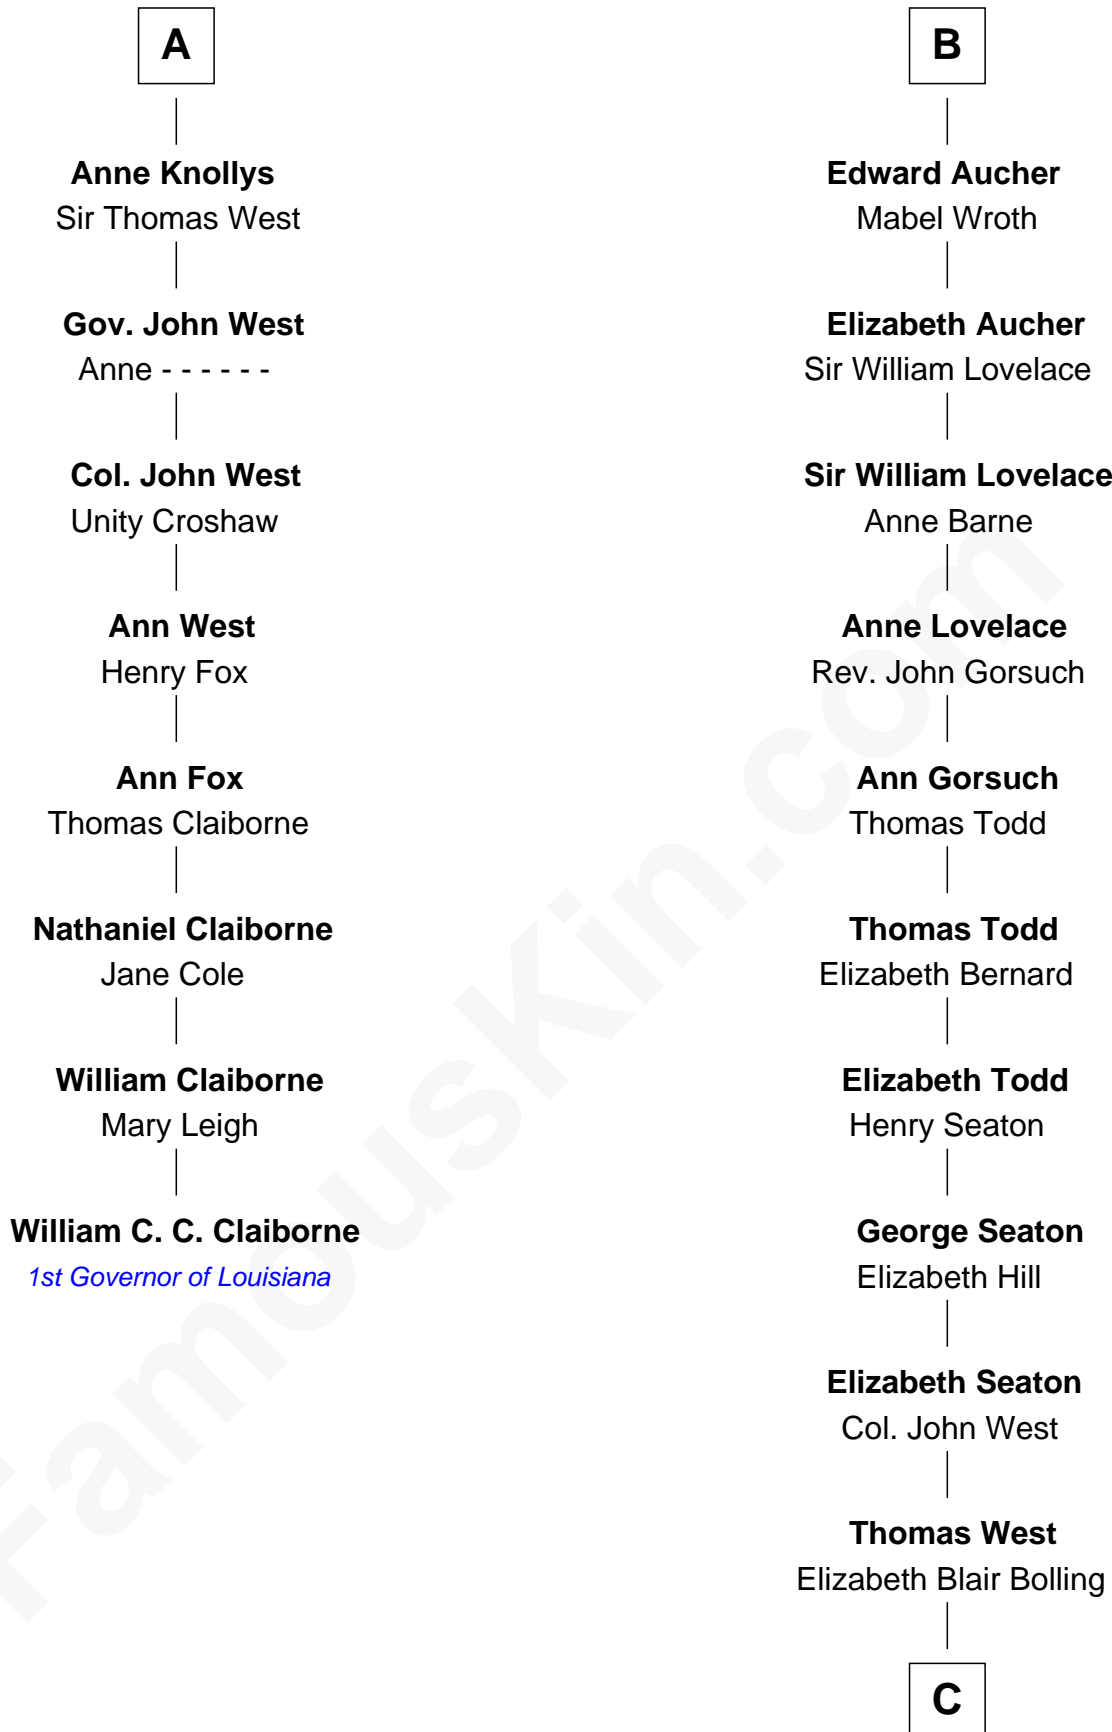

**FamousKin.com**  
**Relationship Chart of**  
**William C. C. Claiborne**  
*1st Governor of Louisiana*

**14th cousin 7 times removed of**

**Harry F. Byrd**  
*50th Governor of Virginia*

**C**

**Eliza Bolling West**  
Dr. Joel Walker Flood

**Col. Henry De La Warr Flood**  
Mary Elizabeth Trent

**Joel Walker Flood**  
Ella Faulkner

**Eleanor Bolling Flood**  
Richard Evelyn Byrd

**Harry F. Byrd**  
*50th Governor of Virginia*

FamousKin.com