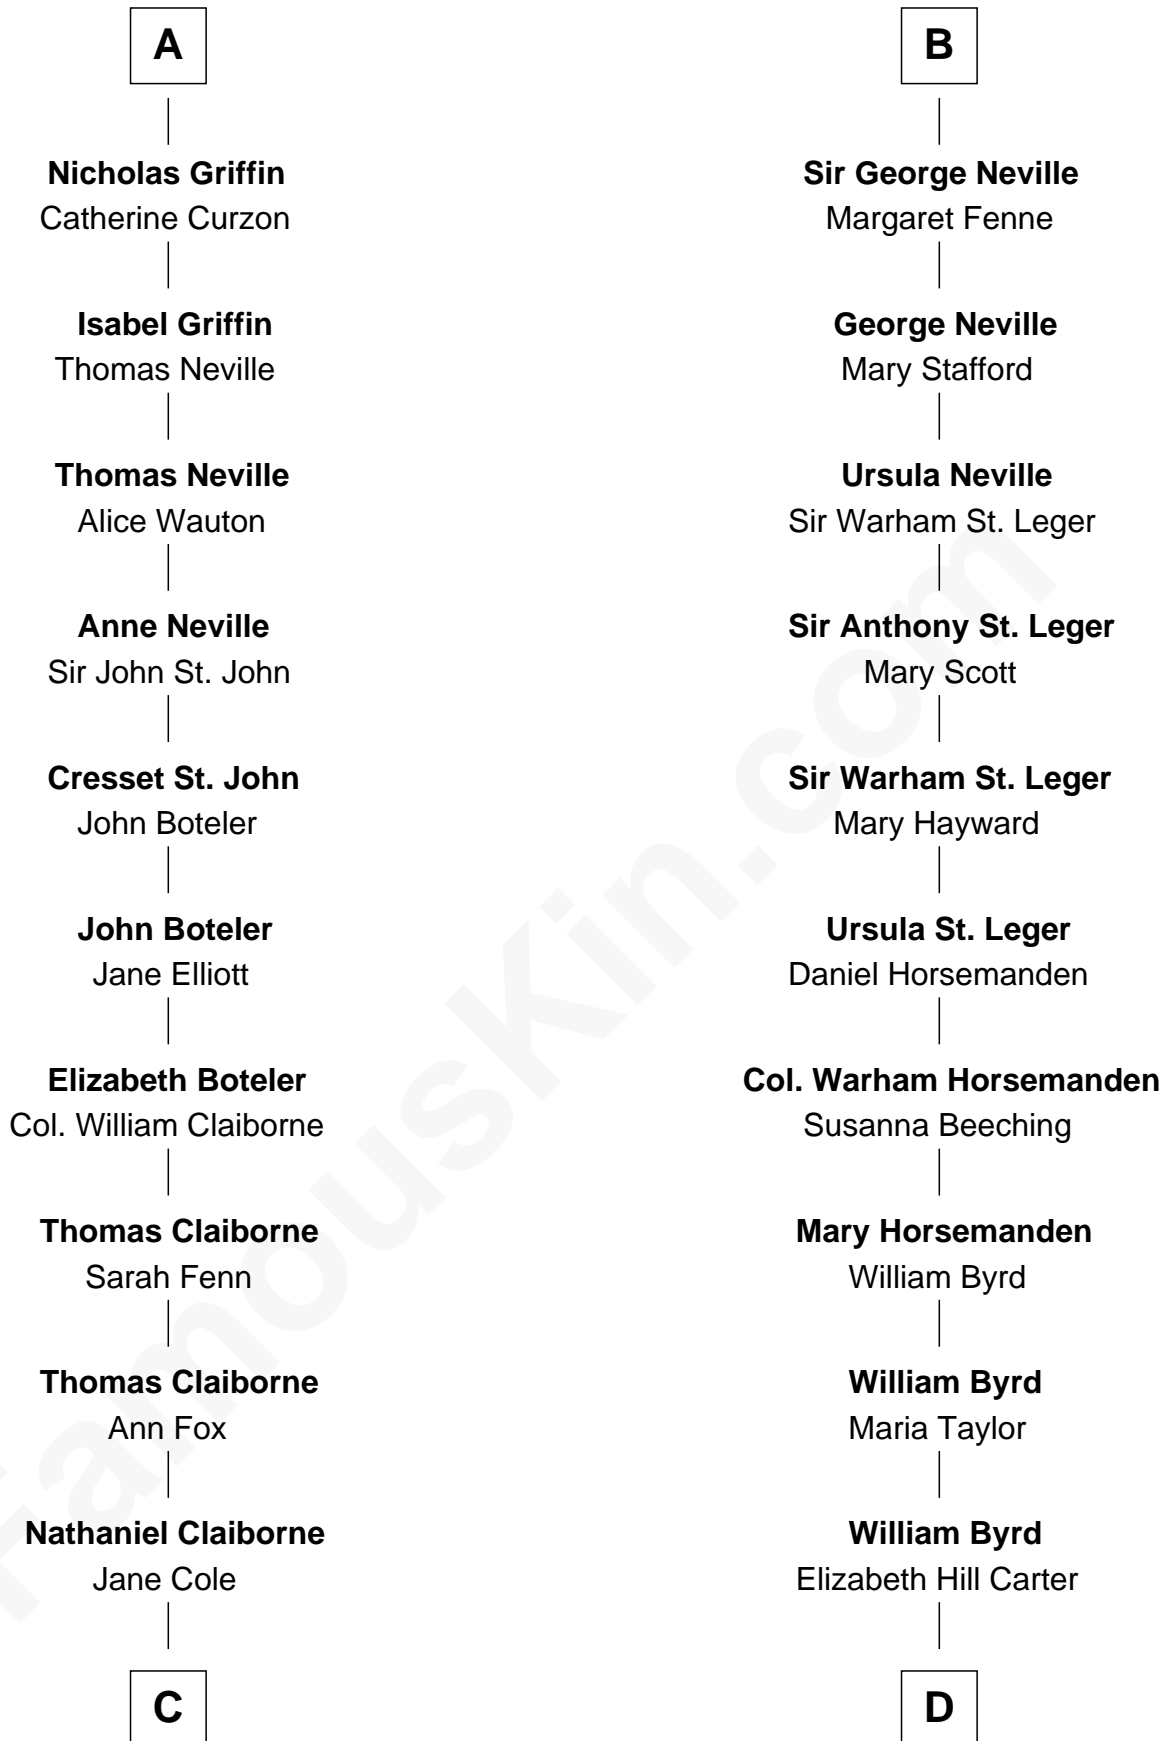

FamousKin.com
Relationship Chart of
William C. C. Claiborne
1st Governor of Louisiana

18th cousin 3 times removed of
Harry F. Byrd
50th Governor of Virginia

C

William Claiborne

Mary Leigh

William C. C. Claiborne

1st Governor of Louisiana

D

Thomas Taylor Byrd

Mary Armistead

Richard Evelyn Byrd

Anne Harrison

Col. William Byrd

Jane Meriwether Rivers