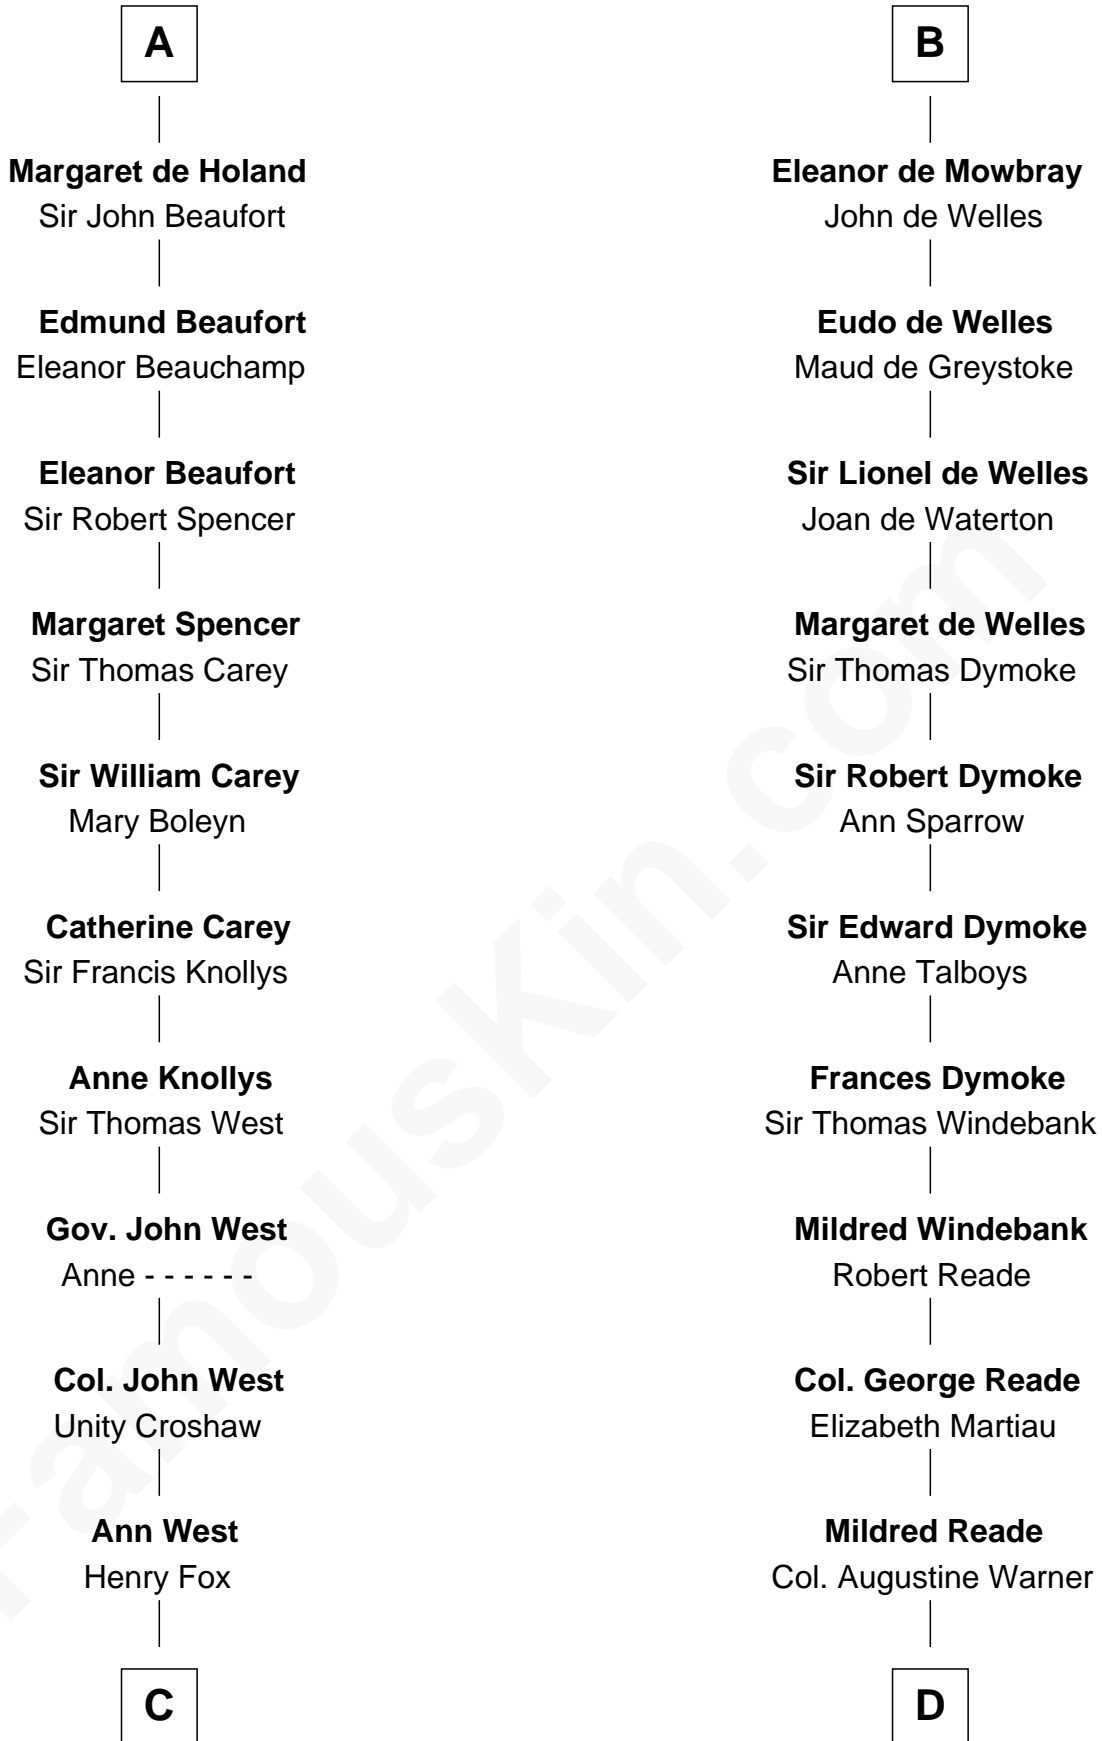

FamousKin.com Relationship Chart of

William C. C. Claiborne

1st Governor of Louisiana

20th cousin of

Meriwether Lewis

Lewis and Clark Expedition

Robert of Dreux
Alianor de St. Valéry

Yolanda of Dreux
Hugh IV, Duke of Burgundy

Adelaide of Burgundy
Henry III, Duke of Brabant

Maria of Brabant
Philip III, King of France

Margaret of France
Edward I, King of England

Edmund of Woodstock
Margaret Wake

Joan Plantagenet
Thomas Holand

Sir Thomas de Holand
Alice Fitzalan

A

Yolanda of Dreux
Hugh IV, Duke of Burgundy

Adelaide of Burgundy
Henry III, Duke of Brabant

Maria of Brabant
Philip III, King of France

Margaret of France
Edward I, King of England

Thomas of Brotherton
Alice de Hales

Margaret Plantagenet
John de Segrave

Elizabeth de Segrave
John de Mowbray

B

C

Ann Fox

Thomas Claiborne

Nathaniel Claiborne

Jane Cole