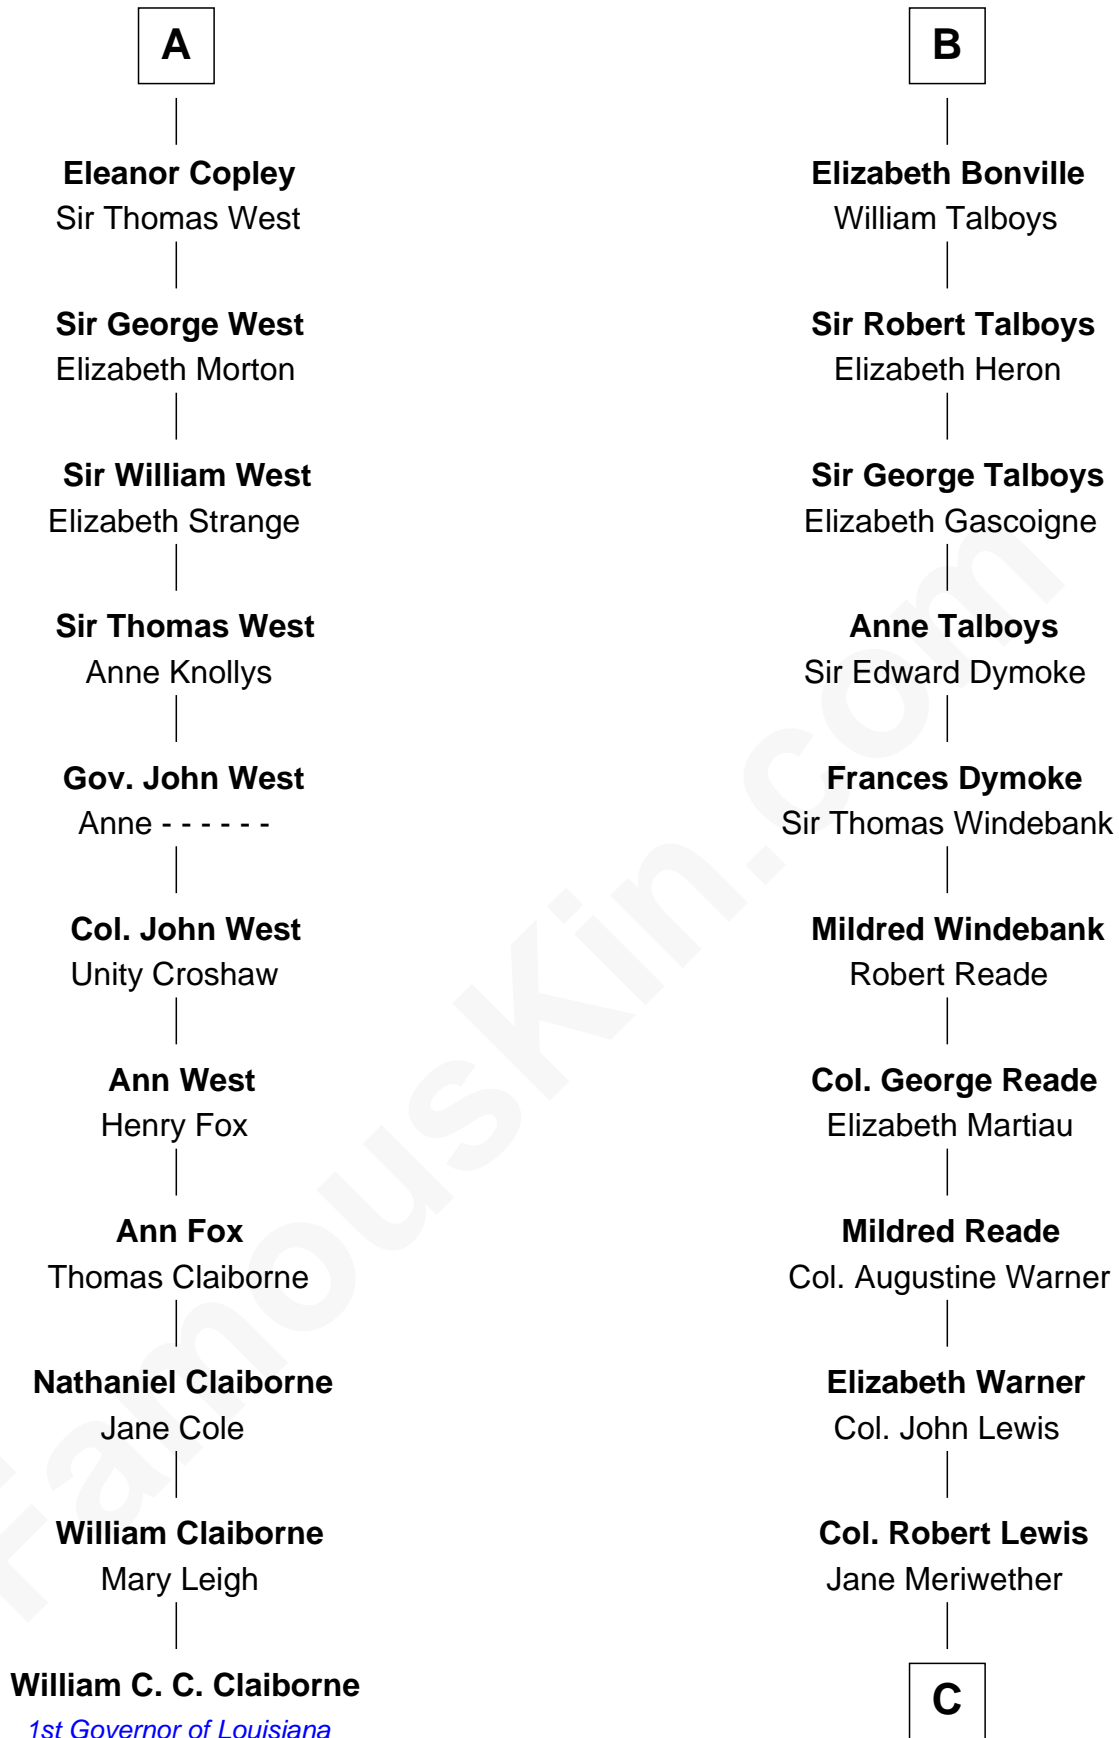

# FamousKin.com Relationship Chart of

**William C. C. Claiborne**

*1st Governor of Louisiana*

17th cousin 1 time removed of

**Meriwether Lewis**

*Lewis and Clark Expedition*

**Sir Roger de Somery**

Nichole d'Aubenev

**Eleanor de Felton**

Sir Thomas Hoo

**Sir Thomas Hoo**

Eleanor de Welles

**Anne Hoo**

Sir Roger Copley

**A**

**Margaret de Somery**

Thomas de Ros

**Margaret de Ros**

Sir Reynold Grey

**Margaret Grey**

Sir William Bonville

**B**

C

William Lewis  
Lucy Meriwether

Meriwether Lewis  
*Lewis and Clark Expedition*

FamousKin.com