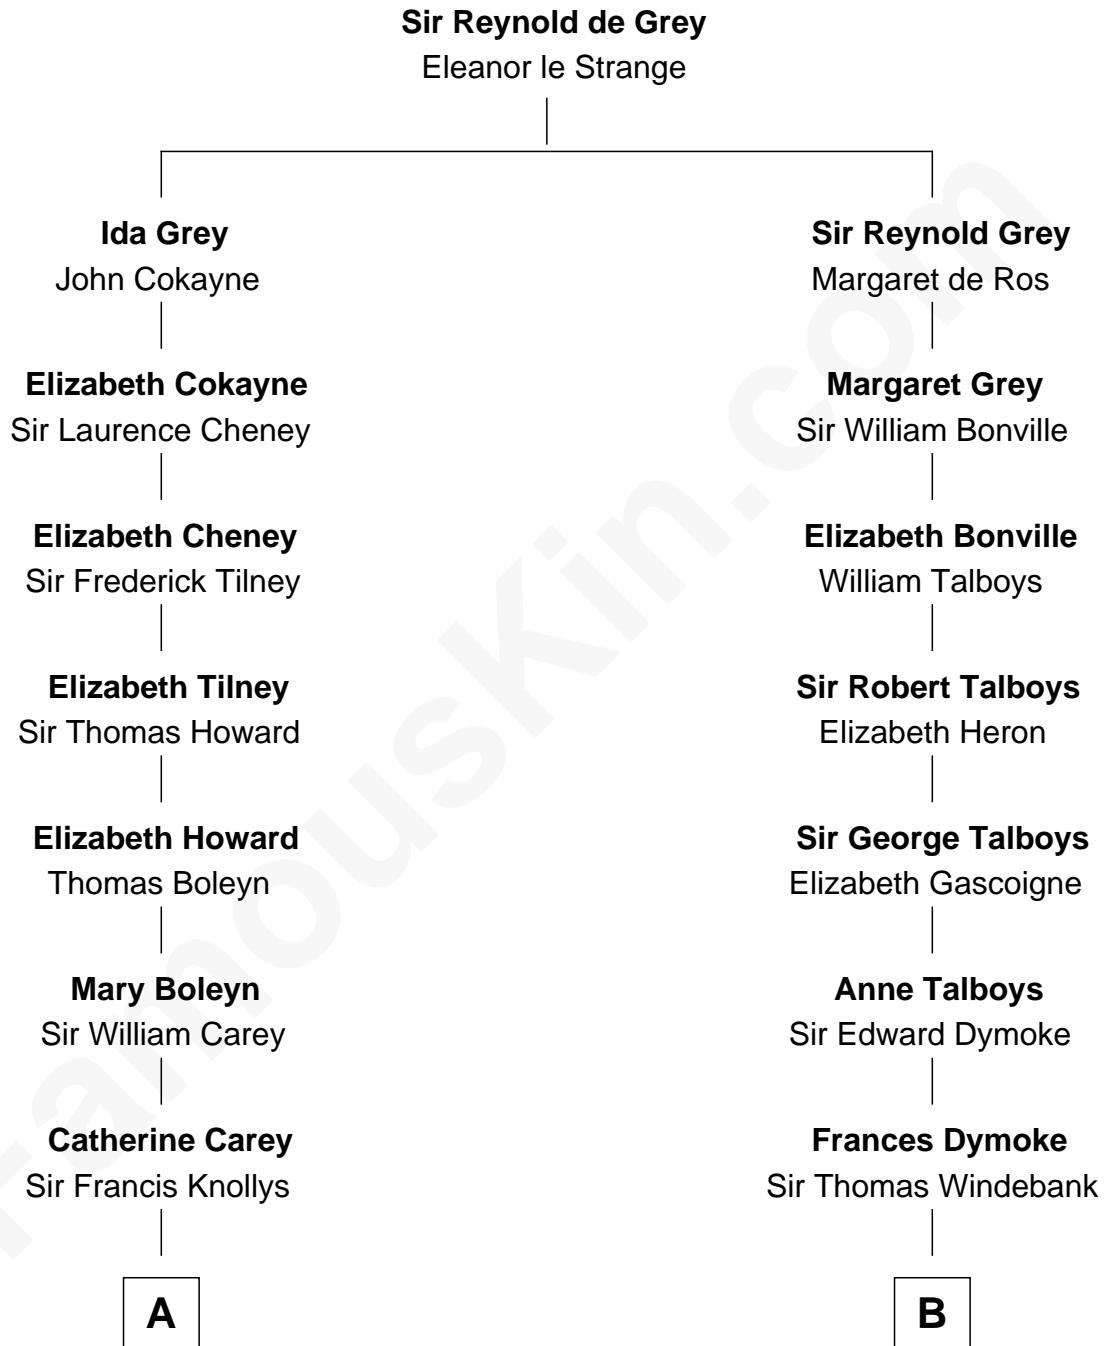

FamousKin.com Relationship Chart of

William C. C. Claiborne

1st Governor of Louisiana

13th cousin 1 time removed of

Meriwether Lewis

Lewis and Clark Expedition

A

Anne Knollys
Sir Thomas West

Gov. John West
Anne - - - - -

Col. John West
Unity Croshaw

Ann West
Henry Fox

Ann Fox
Thomas Claiborne

Nathaniel Claiborne
Jane Cole

William Claiborne
Mary Leigh

William C. C. Claiborne
1st Governor of Louisiana