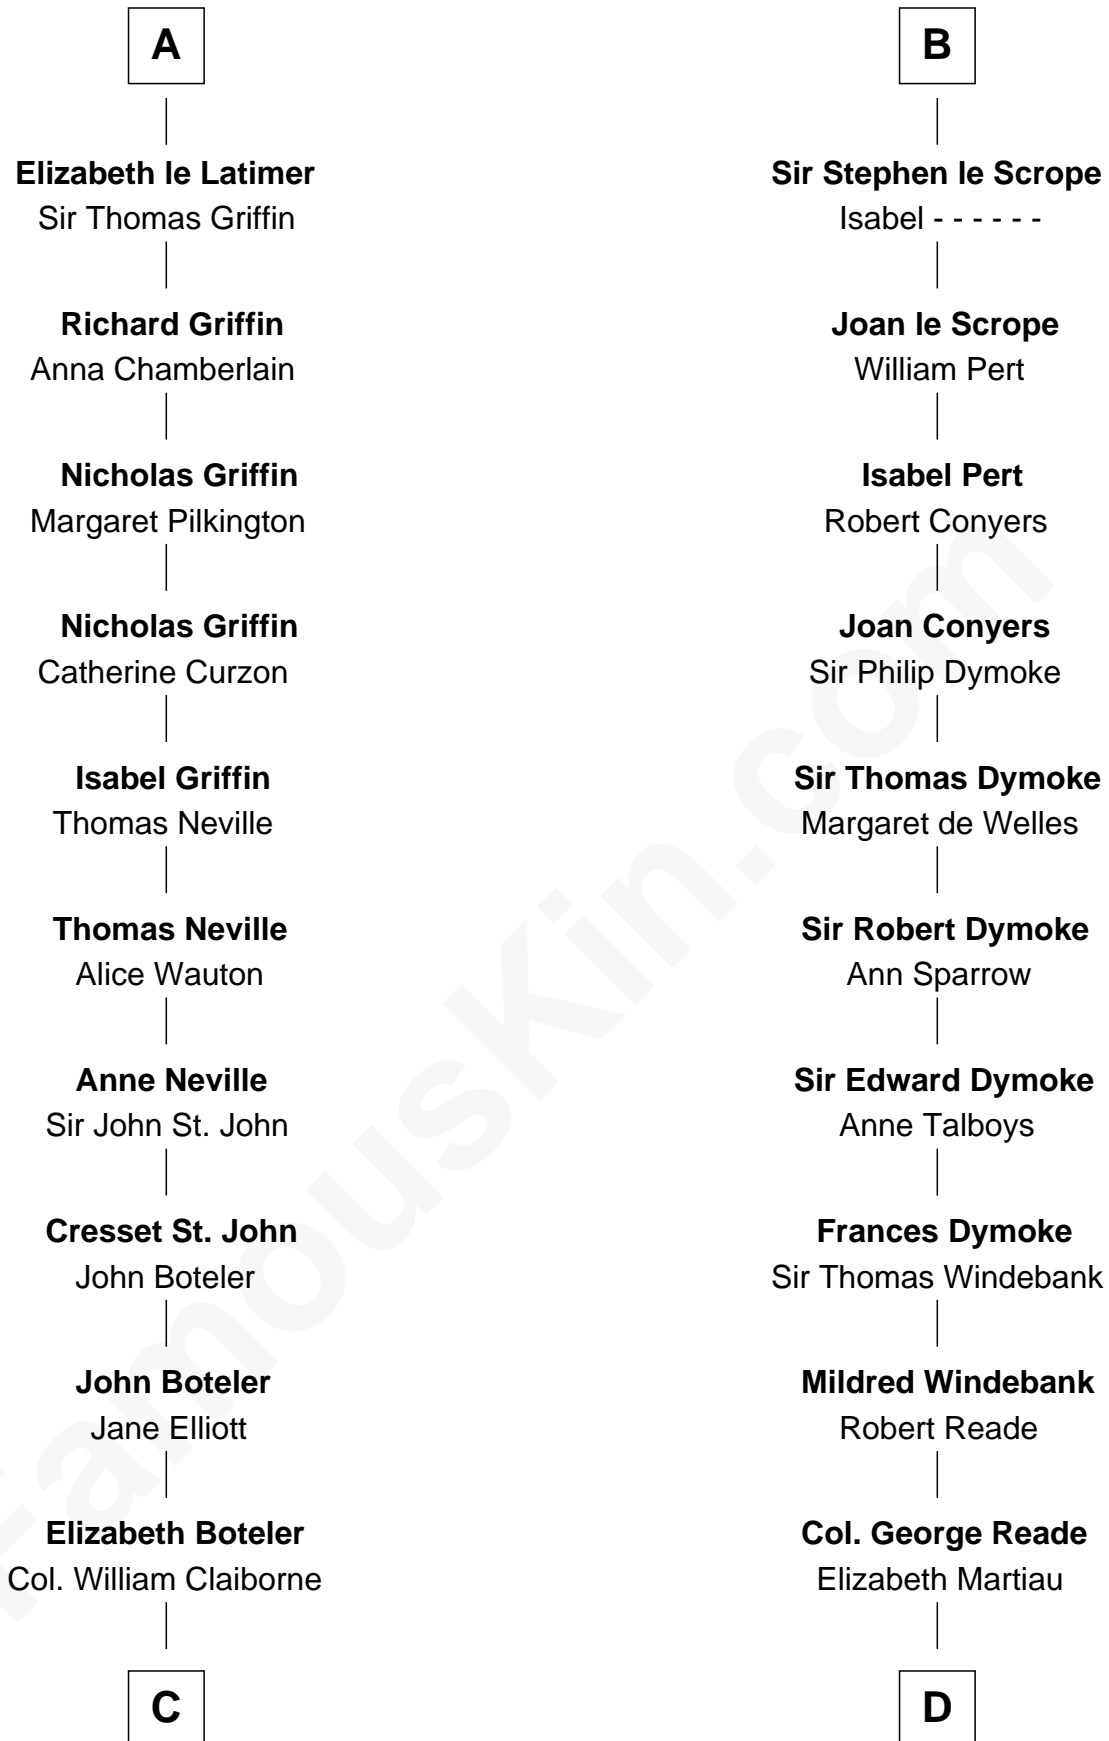

Maud of Northumberland

**Henry of Huntingdon**

Ada de Warenne

**William I, King of Scotland**

----- Avenal

**Isabel of Scotland**

Robert de Ros

**Sir William de Ros**

Lucy FitzPiers

**Sir William de Ros**

Eustache Fitz Ralph

**Ivetta de Ros**

Sir Geoffrey le Scrope

**B**

**C**

**Thomas Claiborne**

Sarah Fenn

**Thomas Claiborne**

Ann Fox

**Nathaniel Claiborne**

Jane Cole

**William Claiborne**

Mary Leigh

**William C. C. Claiborne**

**William Lewis**

Lucy Meriwether

**Meriwether Lewis**

*Lewis and Clark Expedition*