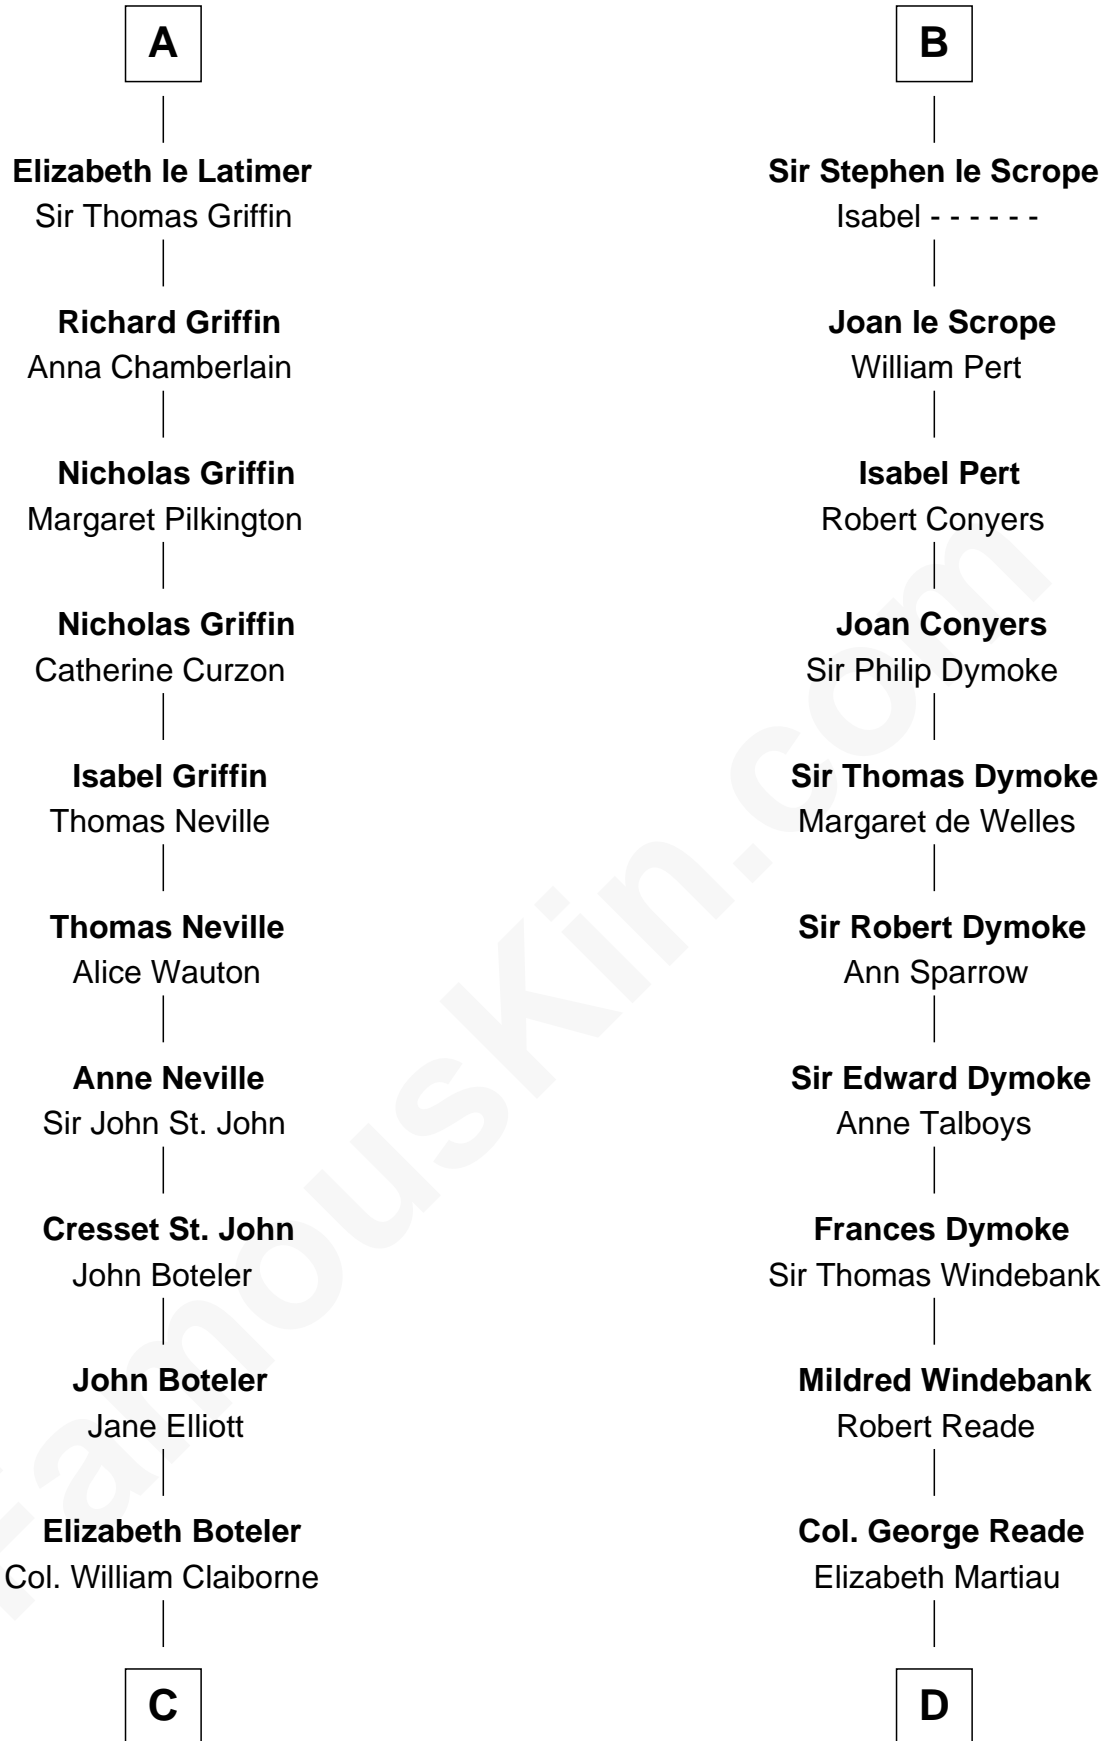

William de Warenne

Ada de Warenne

Henry of Huntingdon

William I, King of Scotland

----- Avenal

Isabel of Scotland

Robert de Ros

Sir William de Ros

Lucy FitzPiers

Sir William de Ros

Eustache Fitz Ralph

Ivetta de Ros

Sir Geoffrey le Scrope

B

C

Thomas Claiborne

Sarah Fenn

Thomas Claiborne

Ann Fox

Nathaniel Claiborne

Jane Cole

William Claiborne

Mary Leigh

William C. C. Claiborne