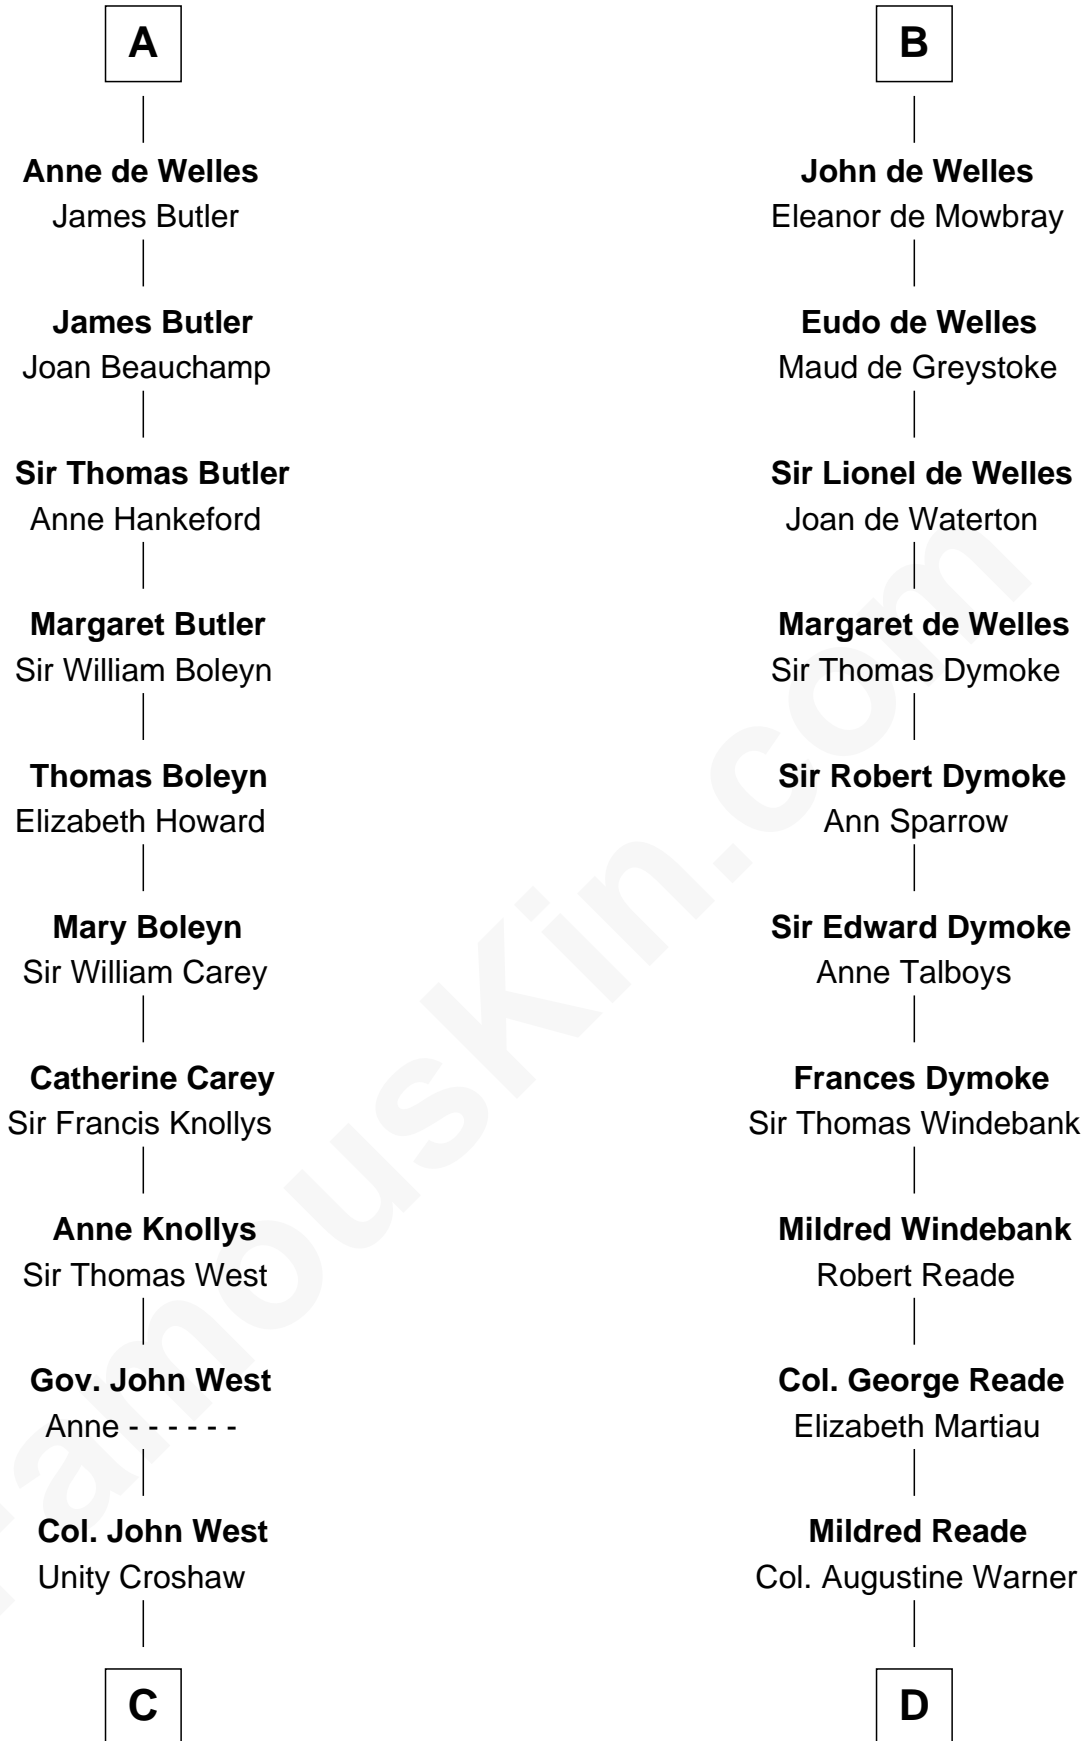

FamousKin.com
Relationship Chart of
William C. C. Claiborne
1st Governor of Louisiana

20th cousin 1 time removed of
Meriwether Lewis
Lewis and Clark Expedition

C

Ann West
Henry Fox

Ann Fox
Thomas Claiborne

Nathaniel Claiborne
Jane Cole

William Claiborne
Mary Leigh

William C. C. Claiborne
1st Governor of Louisiana

D

Elizabeth Warner
Col. John Lewis

Col. Robert Lewis
Jane Meriwether

William Lewis
Lucy Meriwether

Meriwether Lewis
Lewis and Clark Expedition