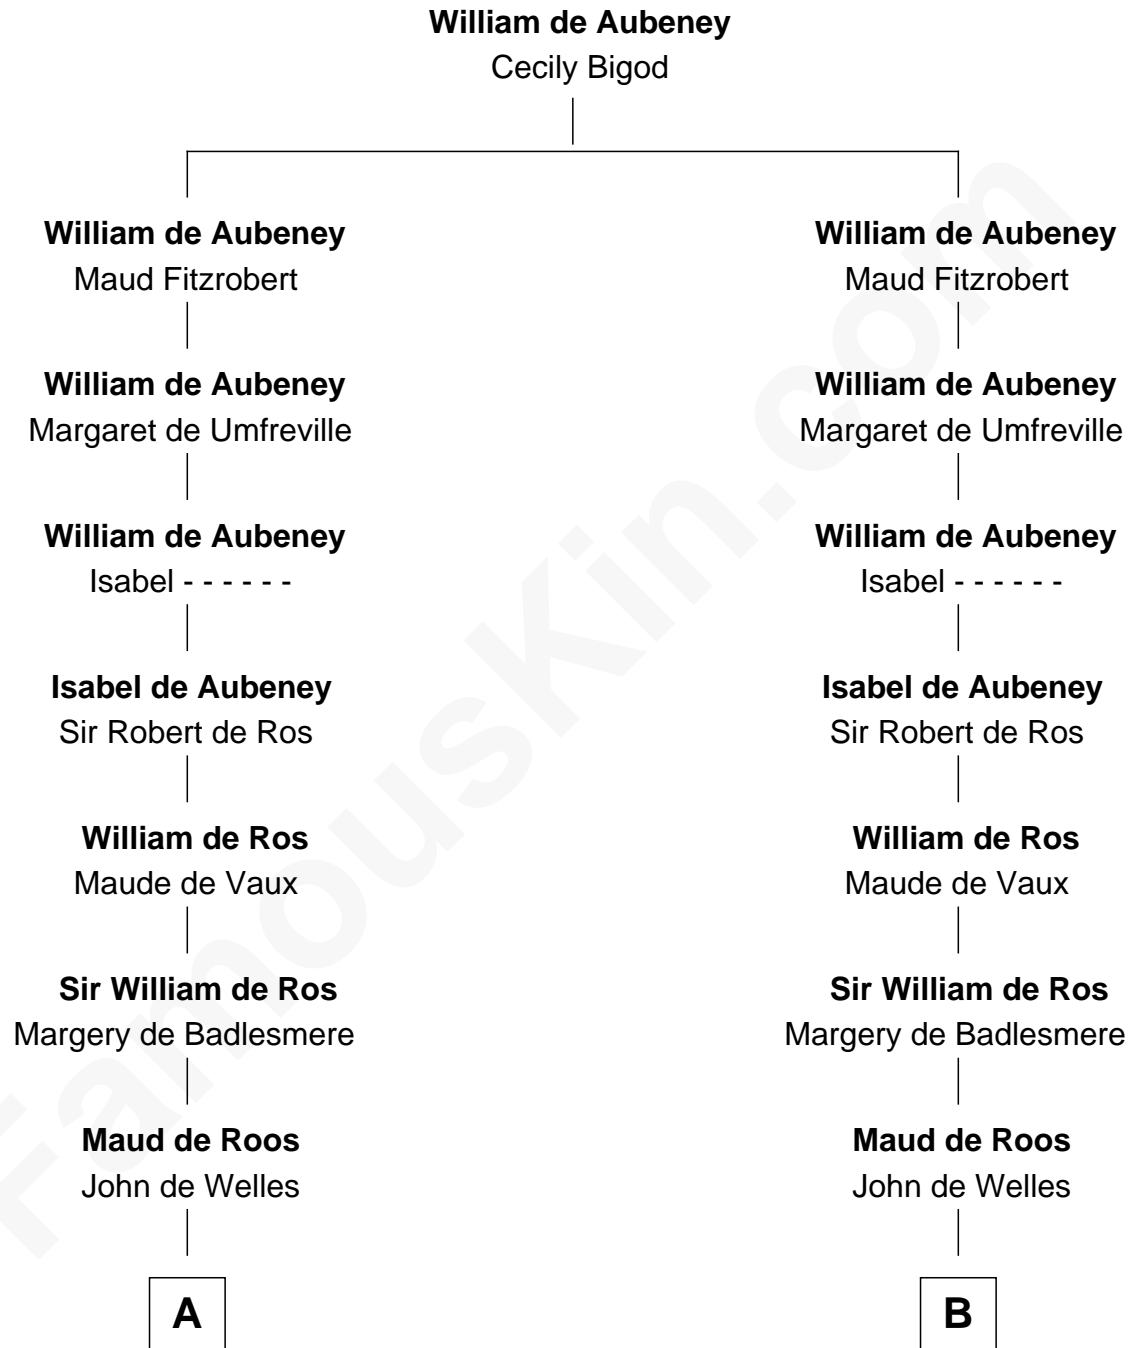

FamousKin.com
Relationship Chart of
William C. C. Claiborne
1st Governor of Louisiana

20th cousin 1 time removed of
Meriwether Lewis
Lewis and Clark Expedition

C

Ann West
Henry Fox

Ann Fox
Thomas Claiborne

Nathaniel Claiborne
Jane Cole

William Claiborne
Mary Leigh

William C. C. Claiborne
1st Governor of Louisiana

D

Elizabeth Warner
Col. John Lewis

Col. Robert Lewis
Jane Meriwether

William Lewis
Lucy Meriwether

Meriwether Lewis
Lewis and Clark Expedition