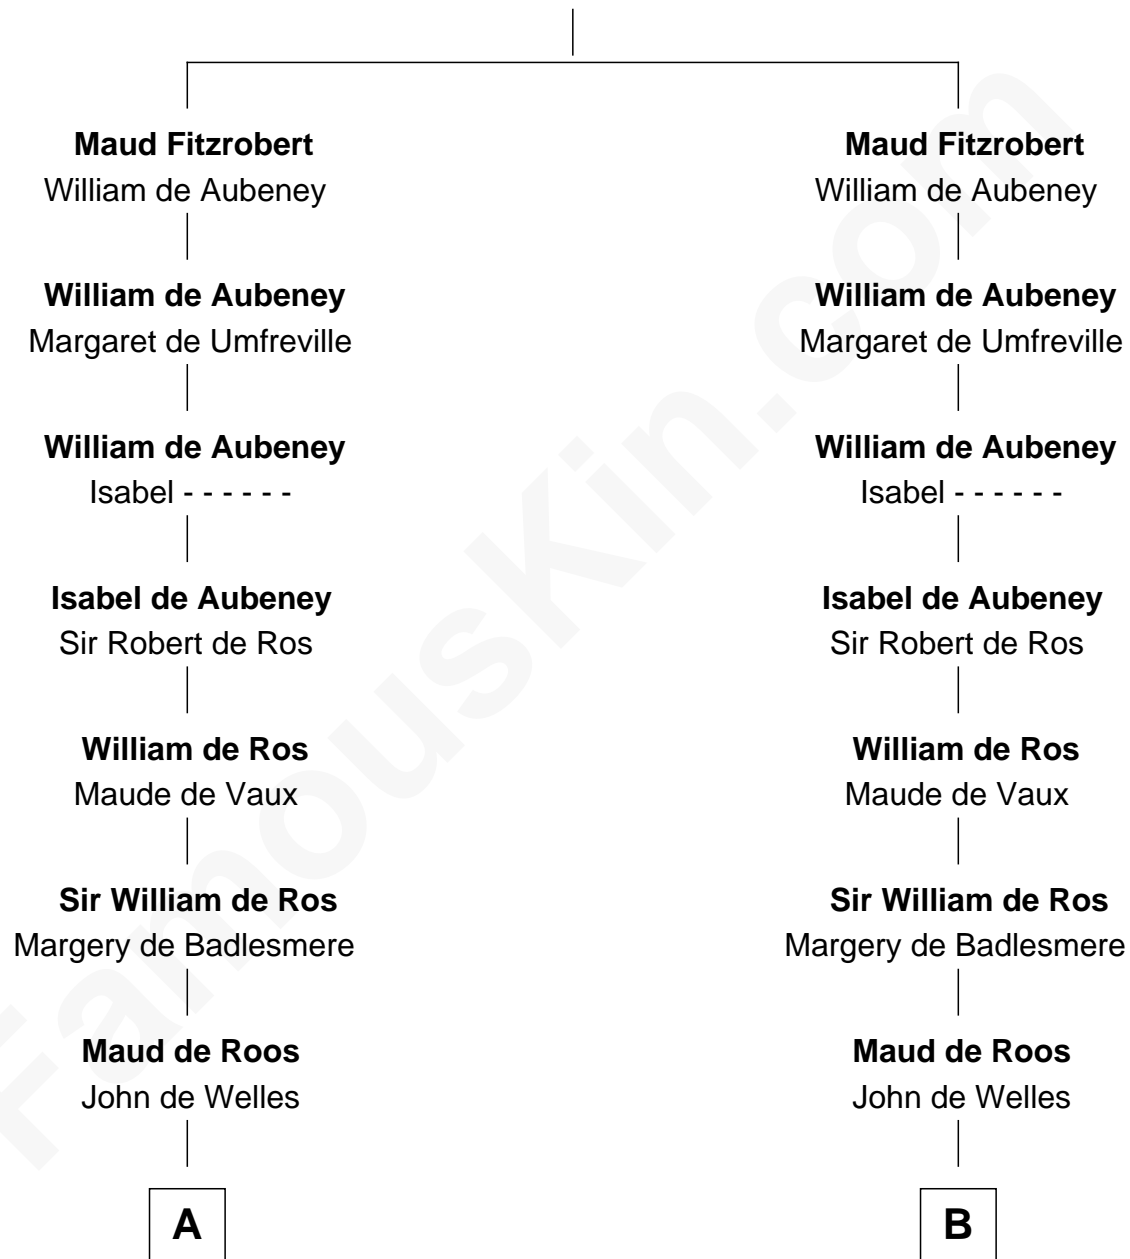

FamousKin.com
Relationship Chart of
William C. C. Claiborne
1st Governor of Louisiana

20th cousin 1 time removed of
Meriwether Lewis
Lewis and Clark Expedition

Robert Fitzrichard
 Maud de St. Liz

C

Ann West
Henry Fox

Ann Fox
Thomas Claiborne

Nathaniel Claiborne
Jane Cole

William Claiborne
Mary Leigh

William C. C. Claiborne
1st Governor of Louisiana

D

Elizabeth Warner
Col. John Lewis

Col. Robert Lewis
Jane Meriwether

William Lewis
Lucy Meriwether

Meriwether Lewis
Lewis and Clark Expedition