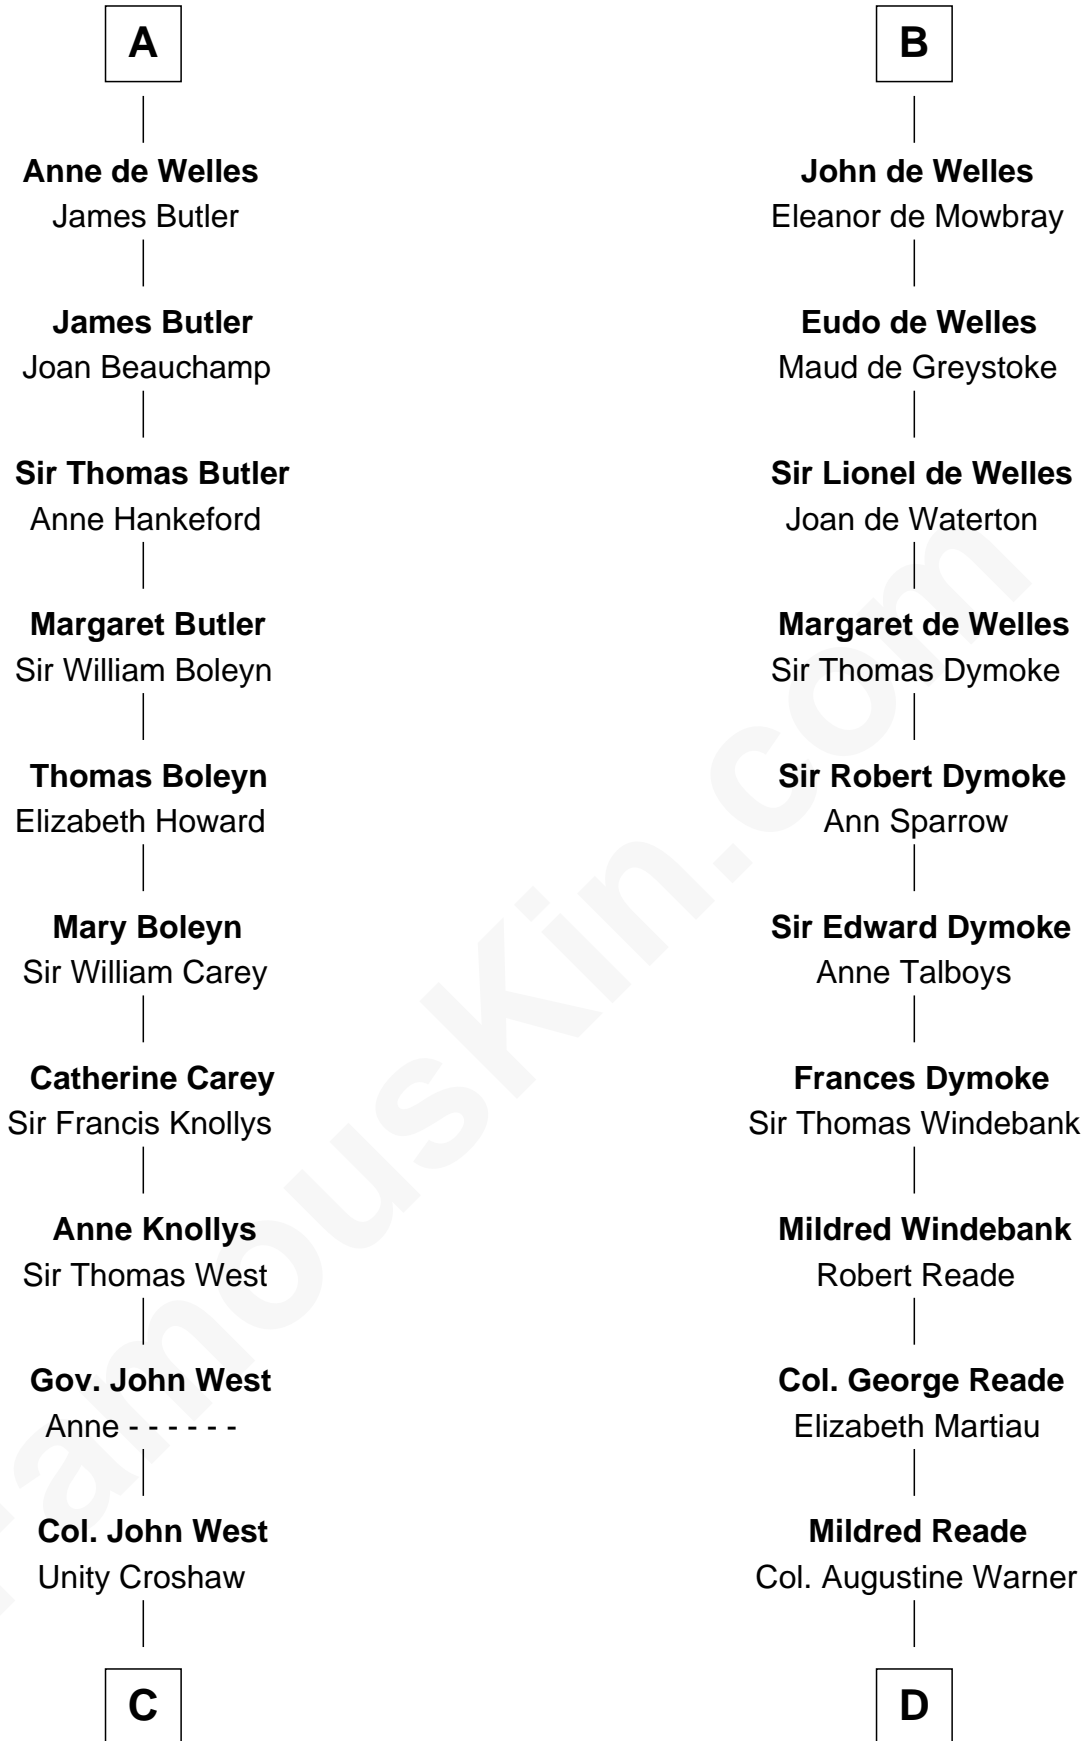

FamousKin.com
Relationship Chart of
William C. C. Claiborne
1st Governor of Louisiana

20th cousin 1 time removed of
Meriwether Lewis
Lewis and Clark Expedition

Robert Fitzrichard
 Maud de St. Liz

C

Ann West
Henry Fox

Ann Fox
Thomas Claiborne

Nathaniel Claiborne
Jane Cole

William Claiborne
Mary Leigh

William C. C. Claiborne
1st Governor of Louisiana

D

Elizabeth Warner
Col. John Lewis

Col. Robert Lewis
Jane Meriwether

William Lewis
Lucy Meriwether

Meriwether Lewis
Lewis and Clark Expedition