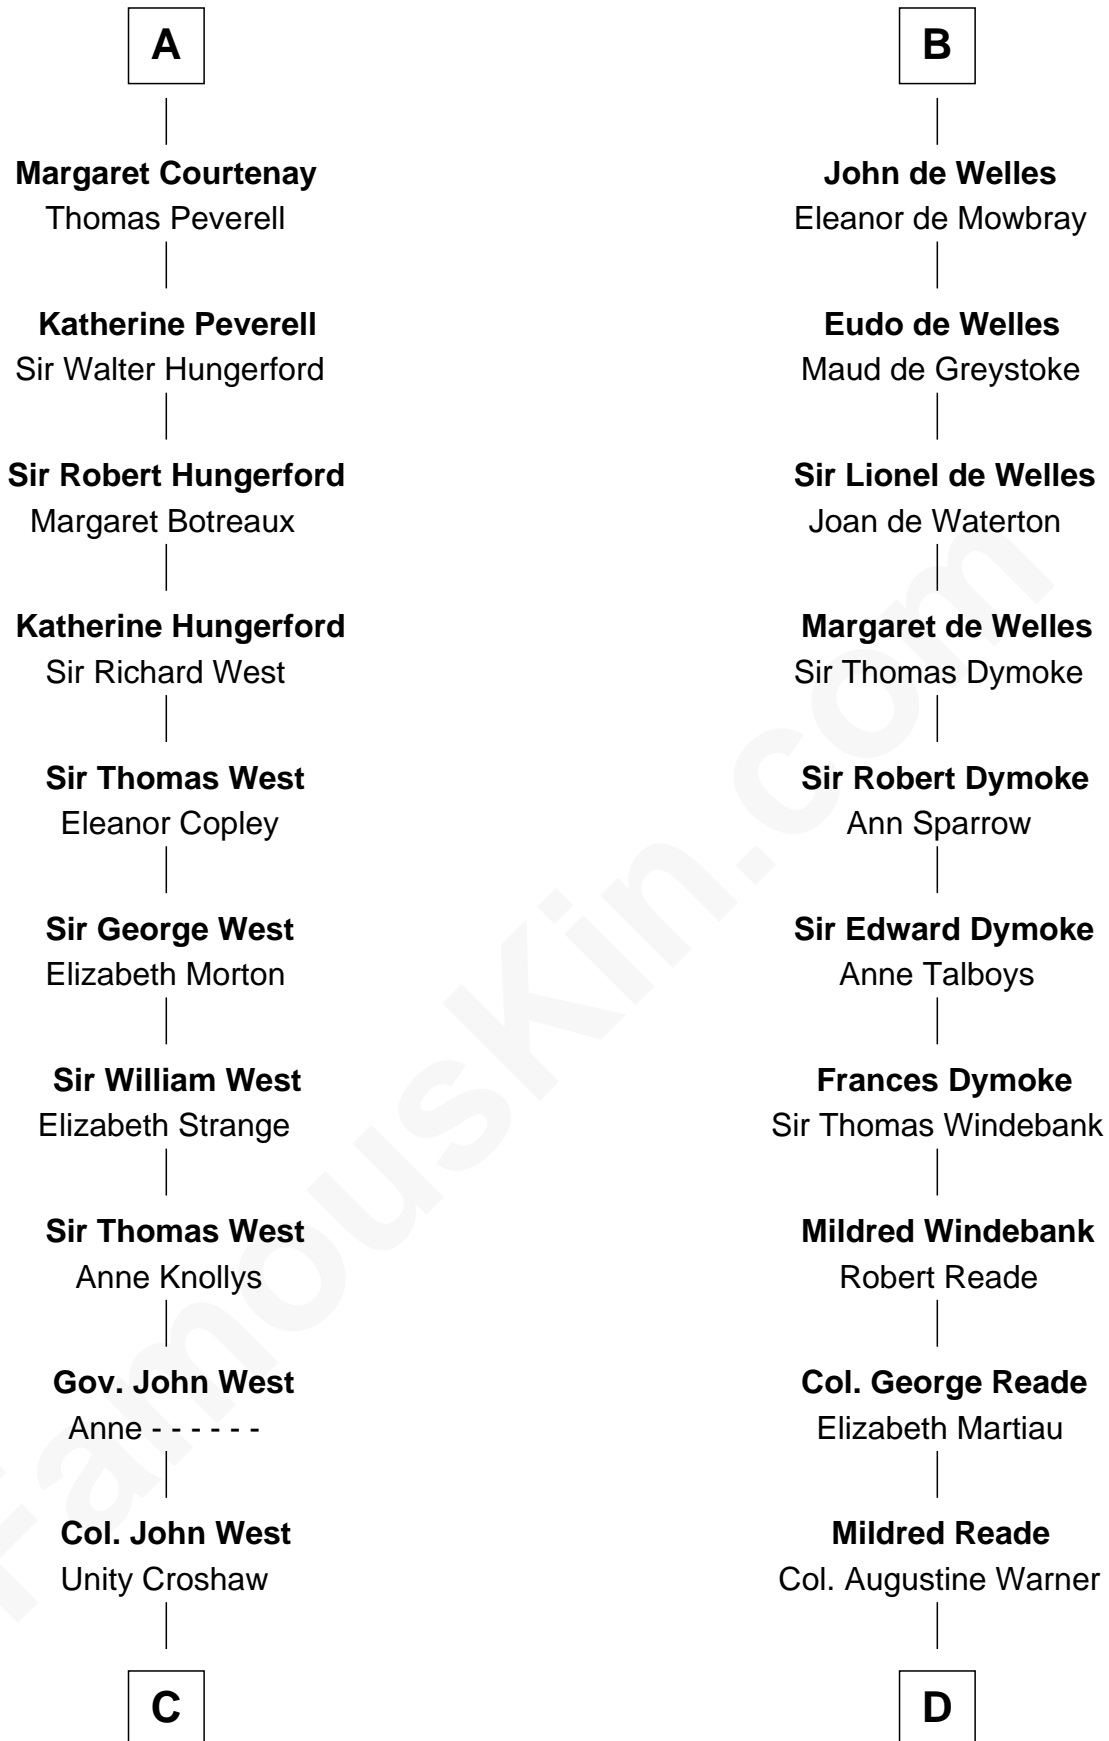

FamousKin.com
Relationship Chart of
William C. C. Claiborne
1st Governor of Louisiana

20th cousin 1 time removed of
Meriwether Lewis
Lewis and Clark Expedition

C

Ann West
Henry Fox

Ann Fox
Thomas Claiborne

Nathaniel Claiborne
Jane Cole

William Claiborne
Mary Leigh

William C. C. Claiborne
1st Governor of Louisiana

D

Elizabeth Warner
Col. John Lewis

Col. Robert Lewis
Jane Meriwether

William Lewis
Lucy Meriwether

Meriwether Lewis
Lewis and Clark Expedition