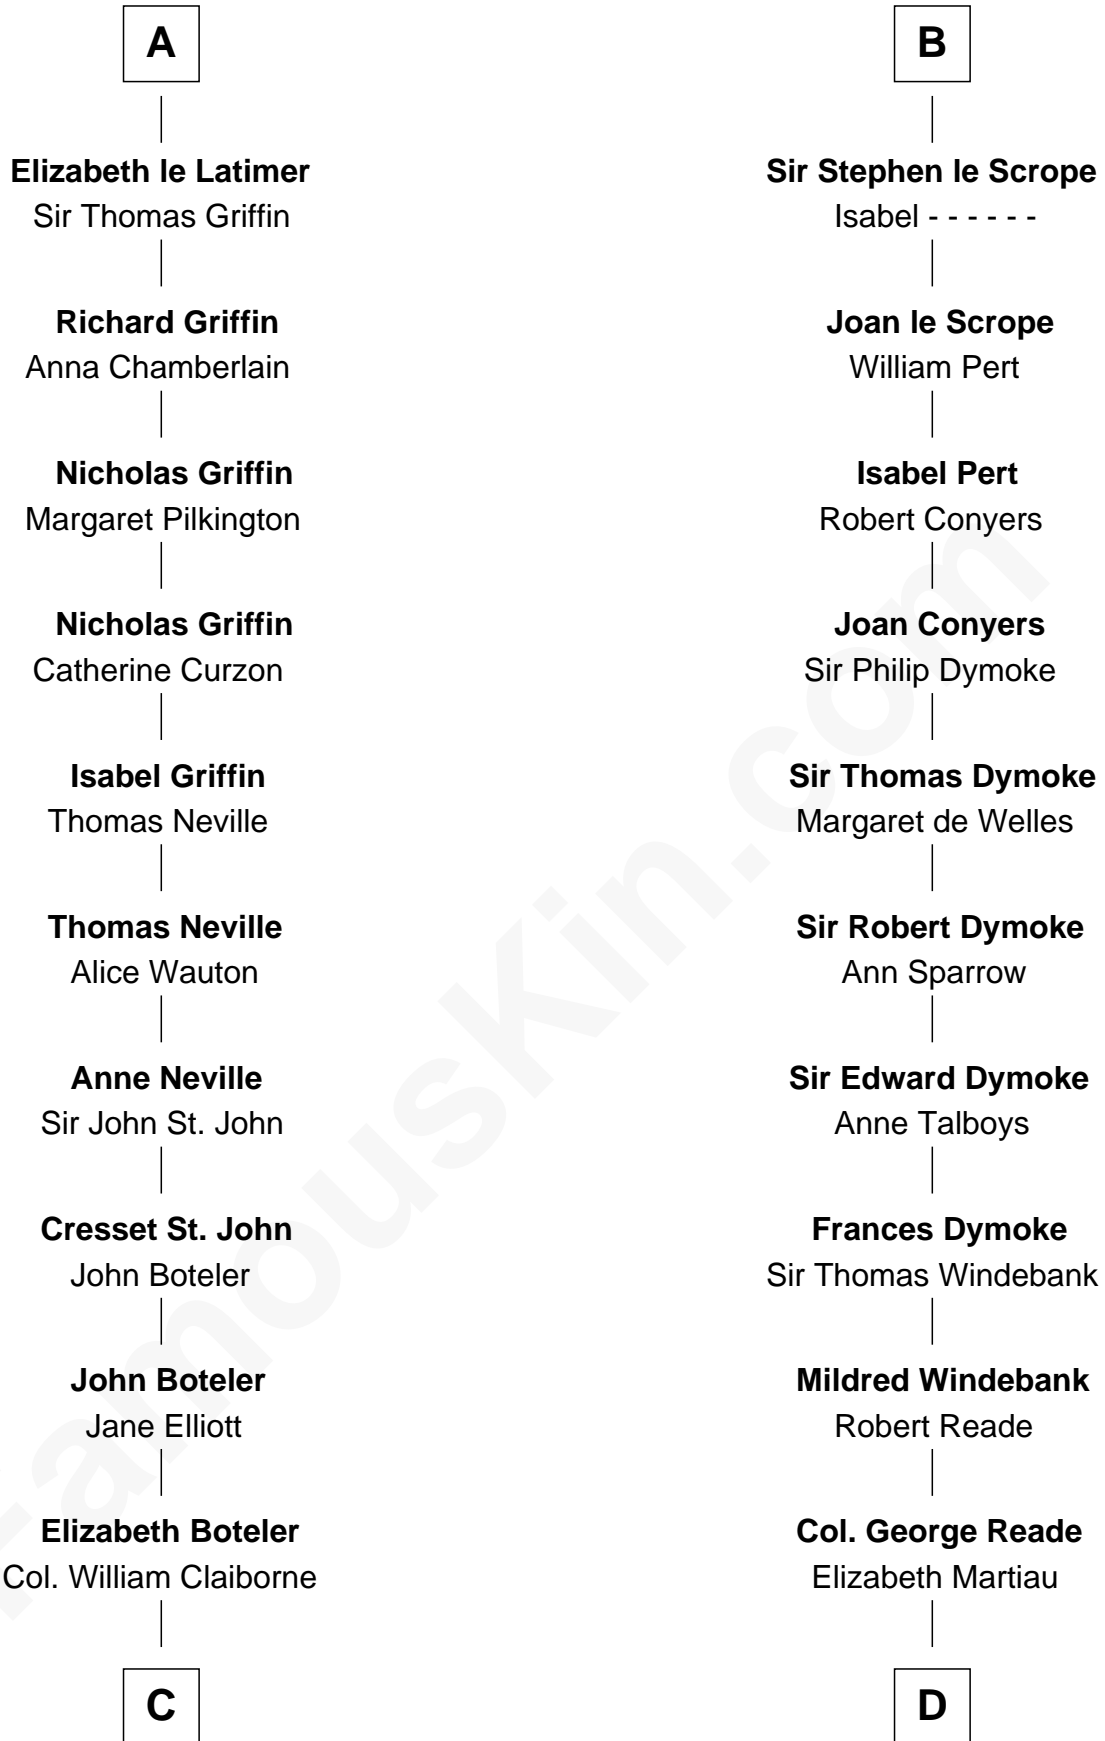

David I, King of Scotland

**Henry of Huntingdon**

Ada de Warenne

**William I, King of Scotland**

----- Avenal

**Isabel of Scotland**

Robert de Ros

**Sir William de Ros**

Lucy FitzPiers

**Sir William de Ros**

Eustache Fitz Ralph

**Ivetta de Ros**

Sir Geoffrey le Scrope

**B**

**C**

**Thomas Claiborne**

Sarah Fenn

**Thomas Claiborne**

Ann Fox

**Nathaniel Claiborne**

Jane Cole

**William Claiborne**

Mary Leigh

**William C. C. Claiborne**

**William Lewis**

Lucy Meriwether

**Meriwether Lewis**

*Lewis and Clark Expedition*