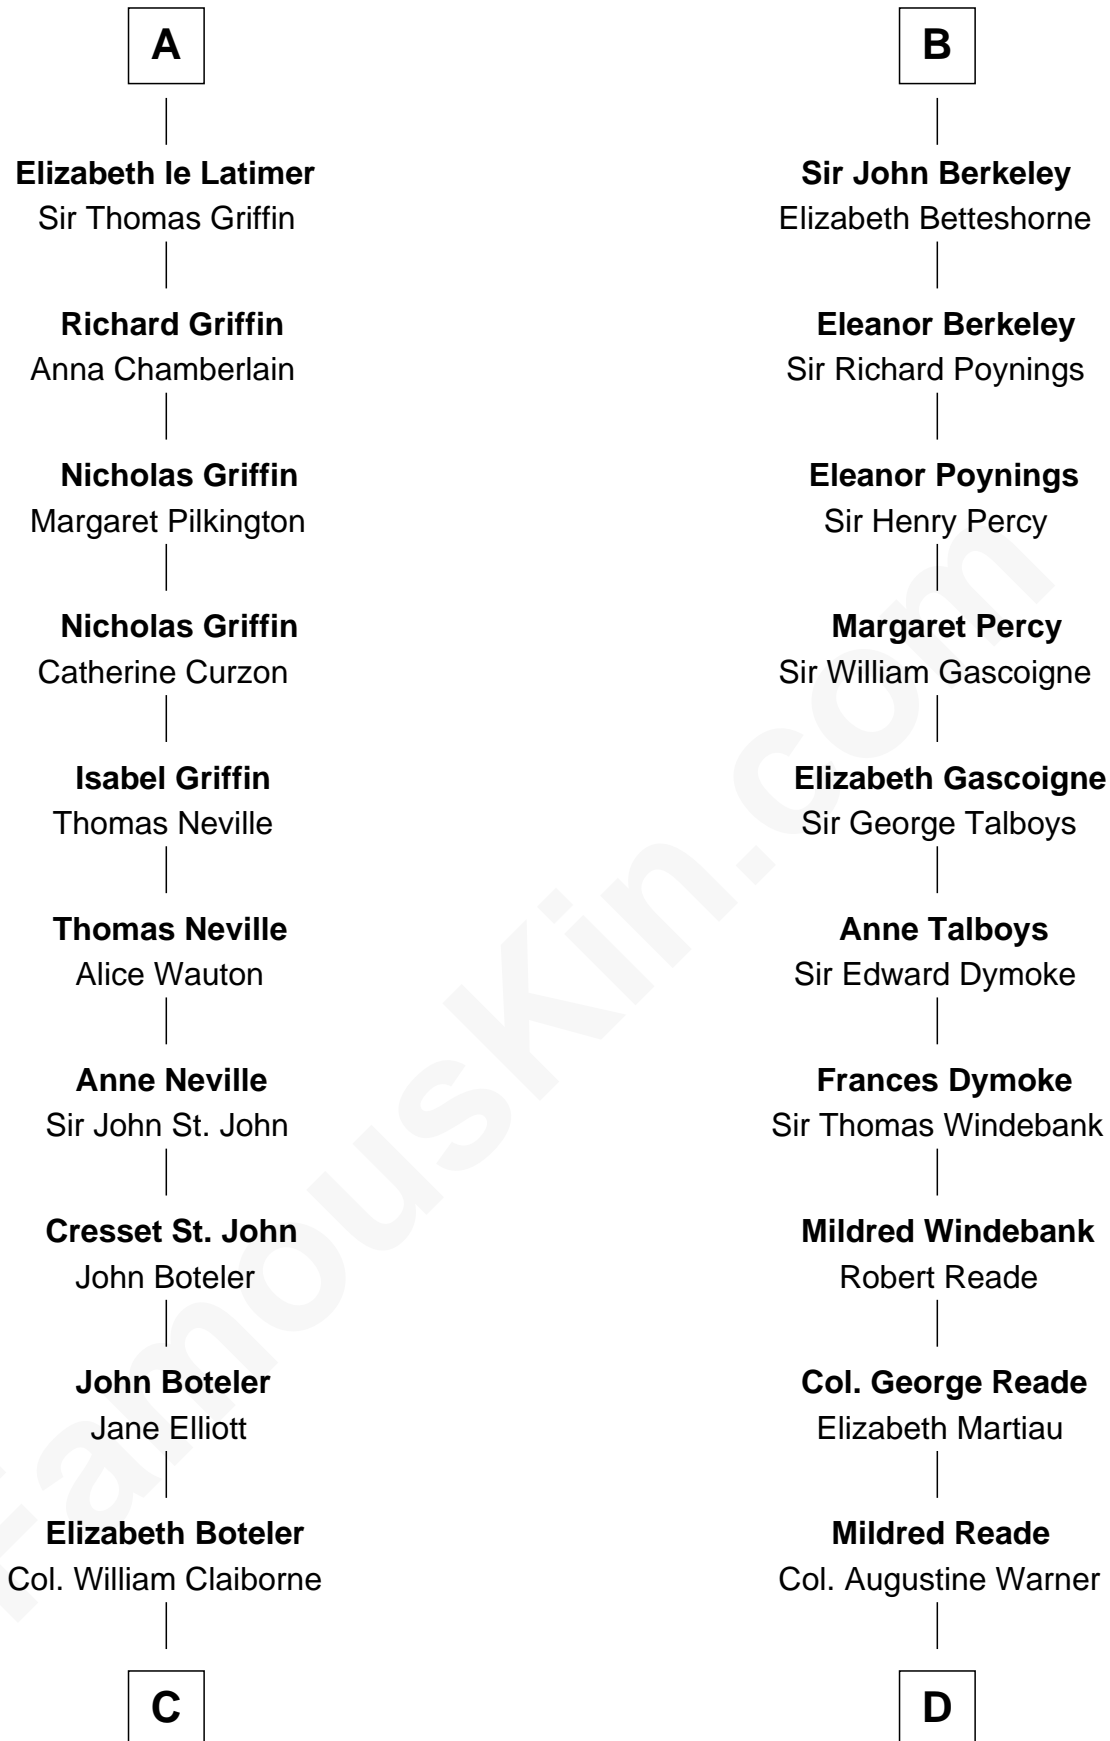

FamousKin.com
Relationship Chart of
William C. C. Claiborne
1st Governor of Louisiana

20th cousin 1 time removed of
Meriwether Lewis
Lewis and Clark Expedition

Richard de Morville
 Avice of Lancaster

C

Thomas Claiborne

Sarah Fenn

Thomas Claiborne

Ann Fox

Nathaniel Claiborne

Jane Cole

William Claiborne

Mary Leigh

William C. C. Claiborne

Meriwether Lewis

Lewis and Clark Expedition