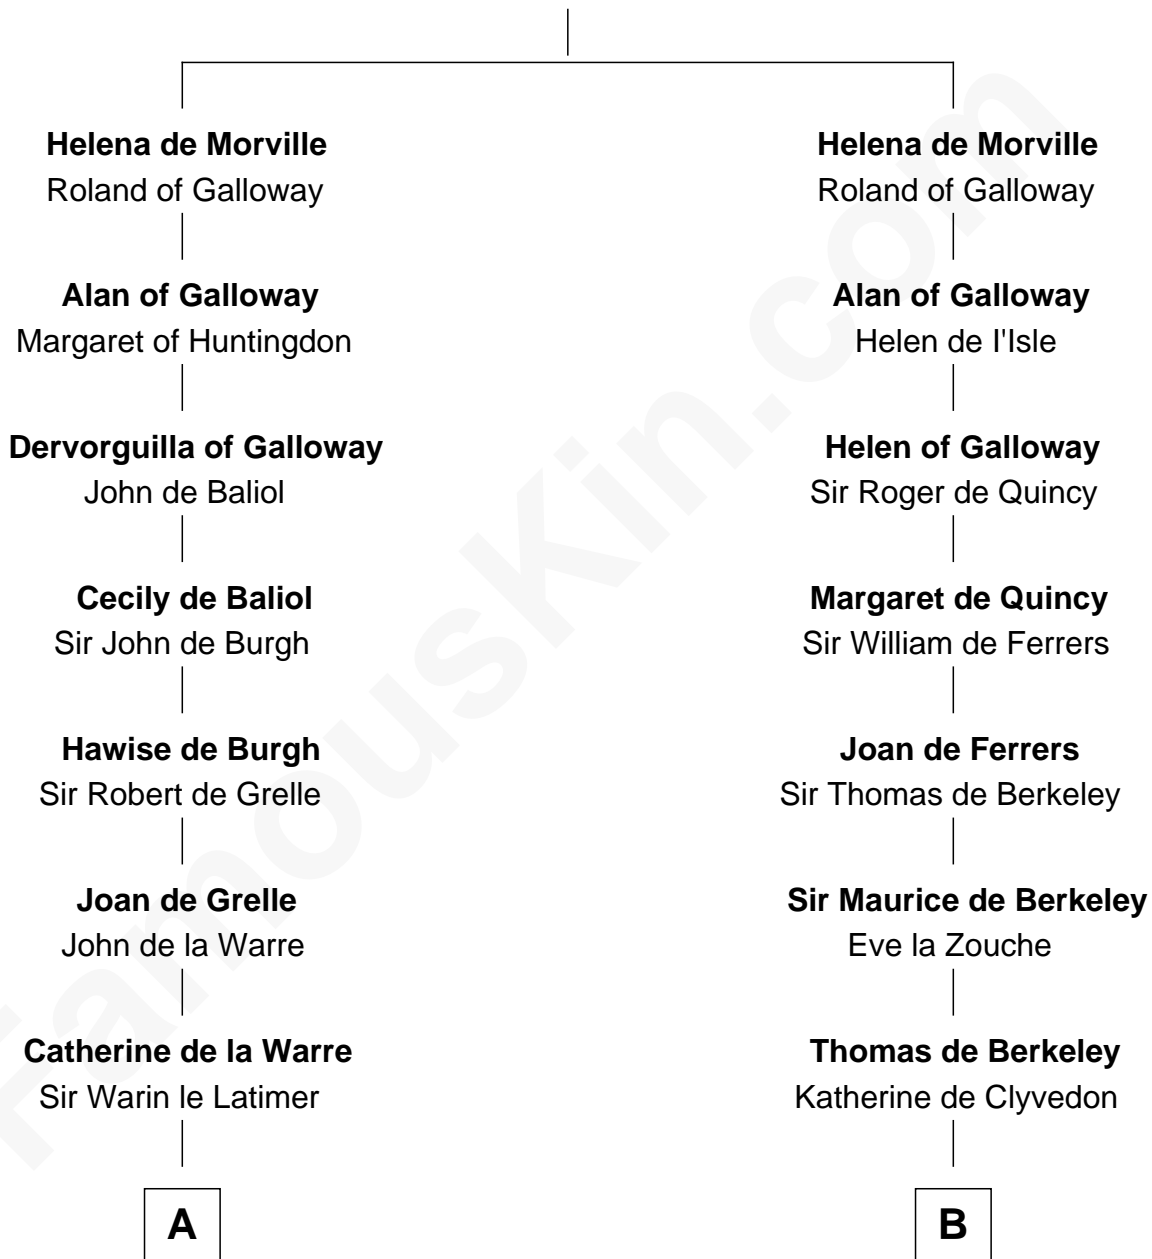

FamousKin.com
Relationship Chart of
William C. C. Claiborne
1st Governor of Louisiana

20th cousin 1 time removed of
Meriwether Lewis
Lewis and Clark Expedition

Richard de Morville
 Avice of Lancaster

C

Thomas Claiborne

Sarah Fenn

Thomas Claiborne

Ann Fox

Nathaniel Claiborne

Jane Cole

William Claiborne

Mary Leigh

William C. C. Claiborne

1st Governor of Louisiana

D

Elizabeth Warner

Col. John Lewis

Col. Robert Lewis

Jane Meriwether

William Lewis

Lucy Meriwether

Meriwether Lewis

Lewis and Clark Expedition