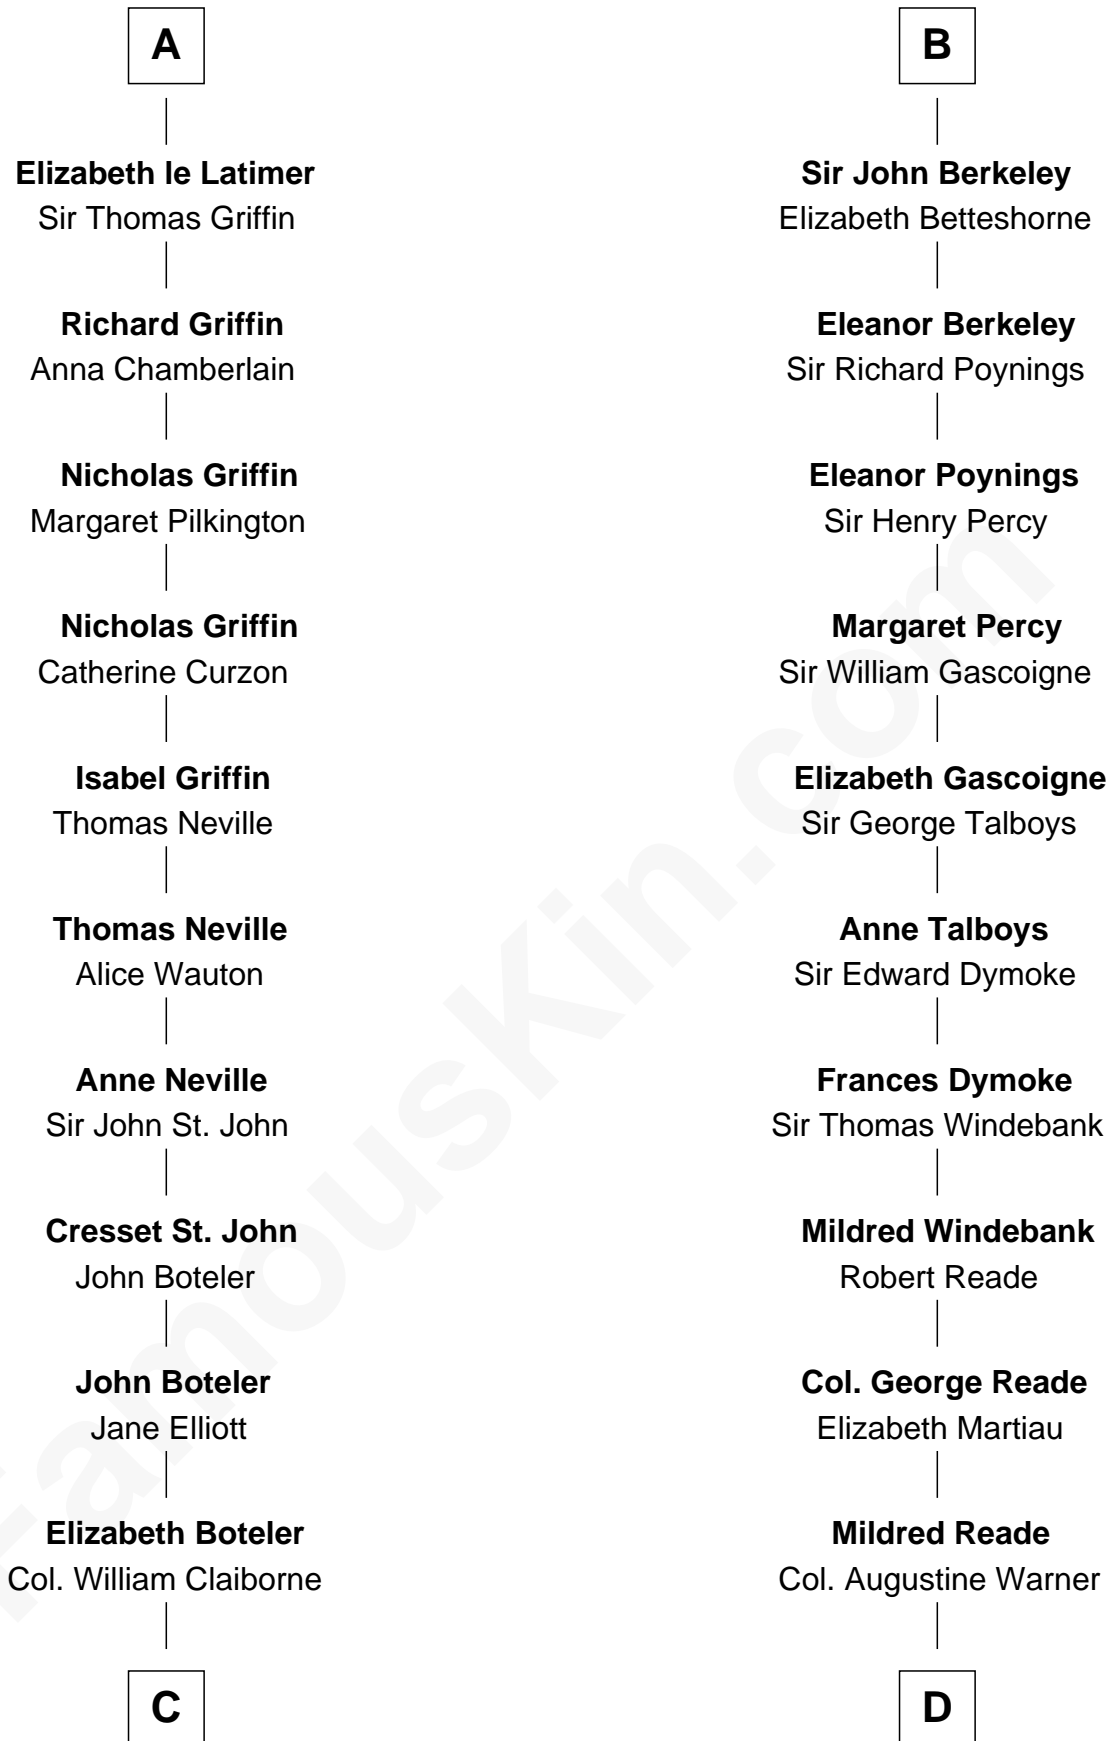

# FamousKin.com Relationship Chart of

**William C. C. Claiborne**

*1st Governor of Louisiana*

20th cousin 1 time removed of

**Meriwether Lewis**

*Lewis and Clark Expedition*

**Uhtred of Galloway**

Gunnild of Dunbar

Helena de Morville

**Alan of Galloway**

Helen de l'Isle

**Helen of Galloway**

Sir Roger de Quincy

**Margaret de Quincy**

Sir William de Ferrers

**Joan de Ferrers**

Sir Thomas de Berkeley

**Sir Maurice de Berkeley**

Eve la Zouche

**Thomas de Berkeley**

Katherine de Clyvedon

**B**

**C**

**Thomas Claiborne**

**Meriwether Lewis**

*Lewis and Clark Expedition*