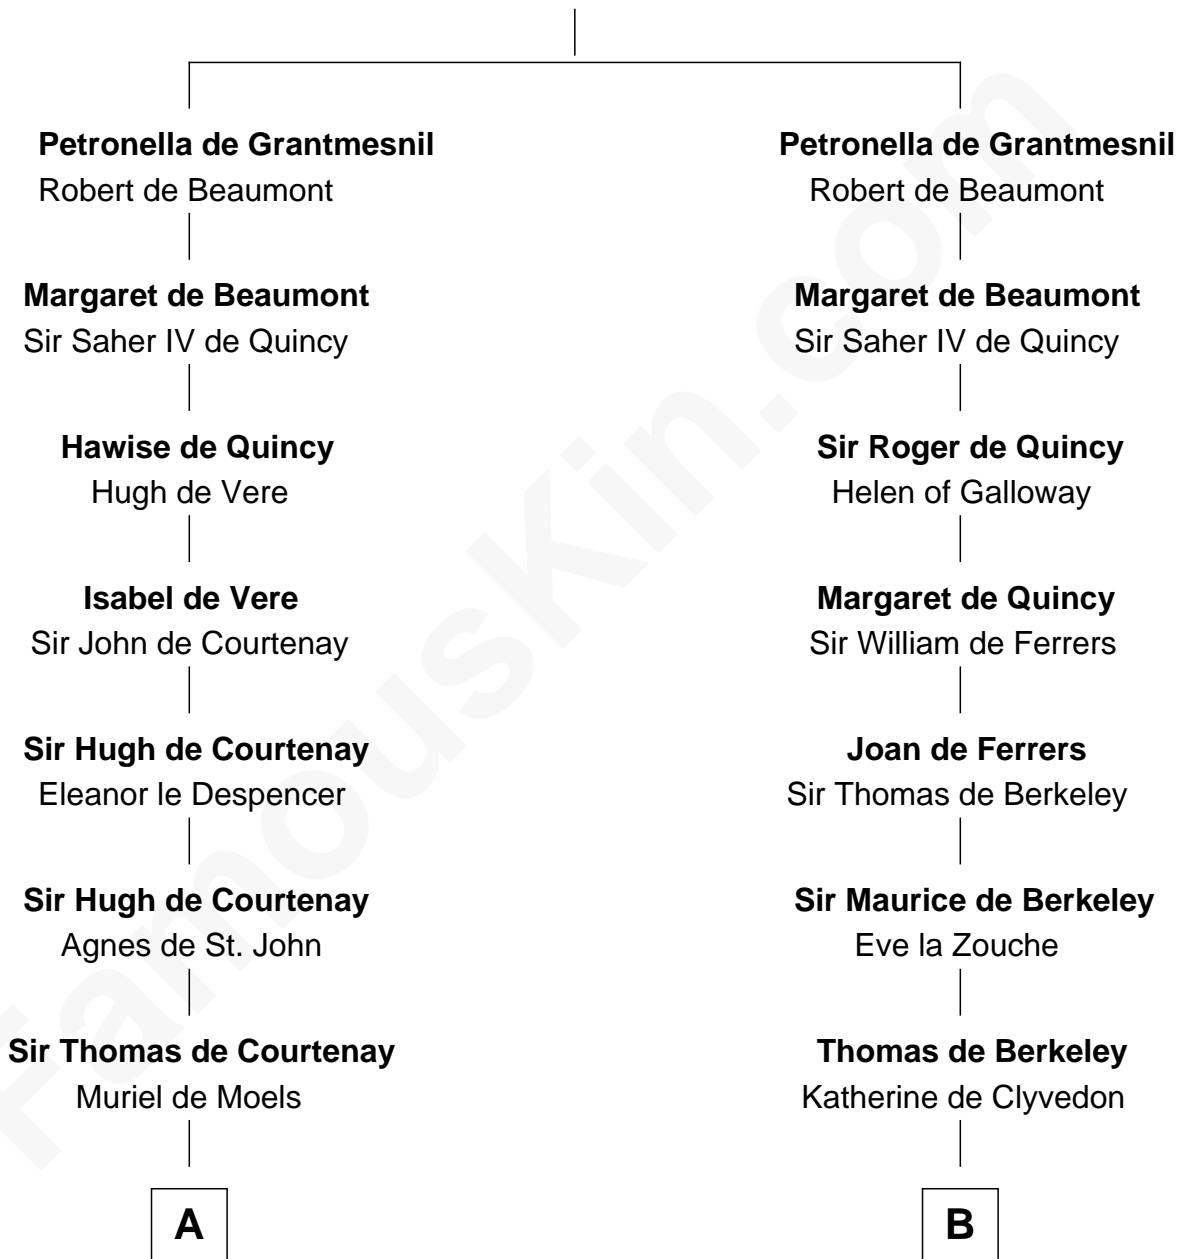

FamousKin.com Relationship Chart of

William C. C. Claiborne

1st Governor of Louisiana

20th cousin 1 time removed of

Meriwether Lewis

Lewis and Clark Expedition

Hugh de Grantmesnil

C

Ann West
Henry Fox

Ann Fox
Thomas Claiborne

Nathaniel Claiborne
Jane Cole

William Claiborne
Mary Leigh

William C. C. Claiborne
1st Governor of Louisiana

D

Elizabeth Warner
Col. John Lewis

Col. Robert Lewis
Jane Meriwether

William Lewis
Lucy Meriwether

Meriwether Lewis
Lewis and Clark Expedition