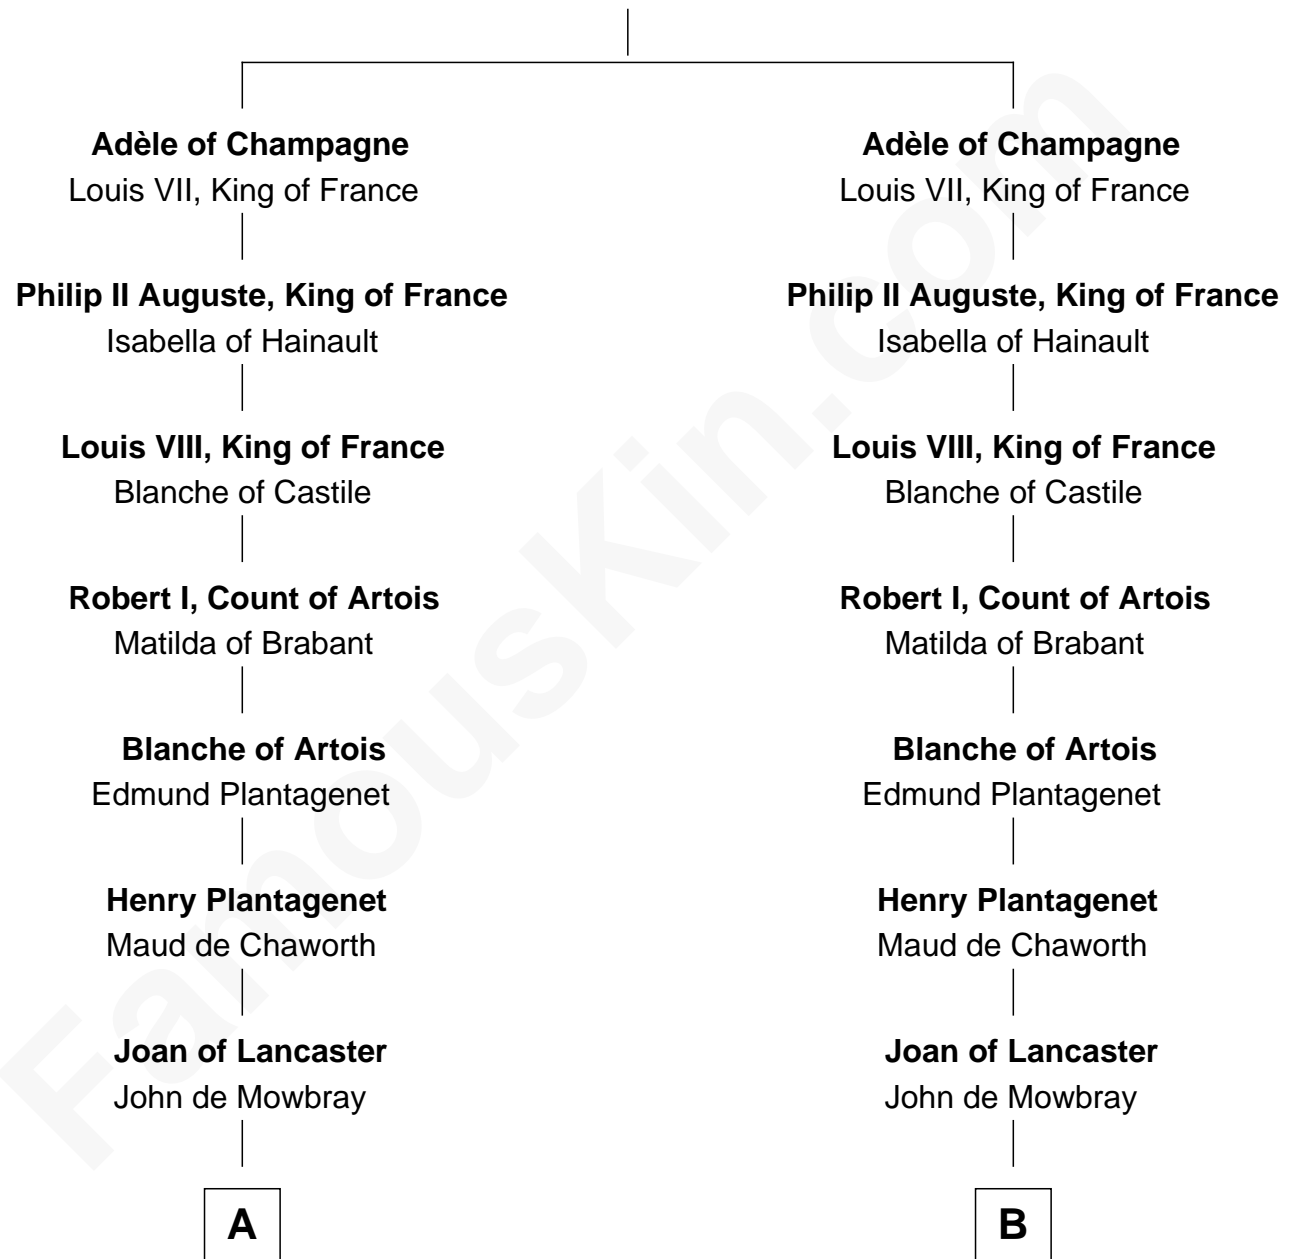

FamousKin.com Relationship Chart of

William C. C. Claiborne

1st Governor of Louisiana

21st cousin of

Meriwether Lewis

Lewis and Clark Expedition

Theobald II of Champagne

Matilda of Carinthia

C

Ann West
Henry Fox

Ann Fox
Thomas Claiborne

Nathaniel Claiborne
Jane Cole

William Claiborne
Mary Leigh

William C. C. Claiborne
1st Governor of Louisiana

D

Mildred Reade
Col. Augustine Warner

Elizabeth Warner
Col. John Lewis

Col. Robert Lewis
Jane Meriwether

William Lewis
Lucy Meriwether

Meriwether Lewis
Lewis and Clark Expedition