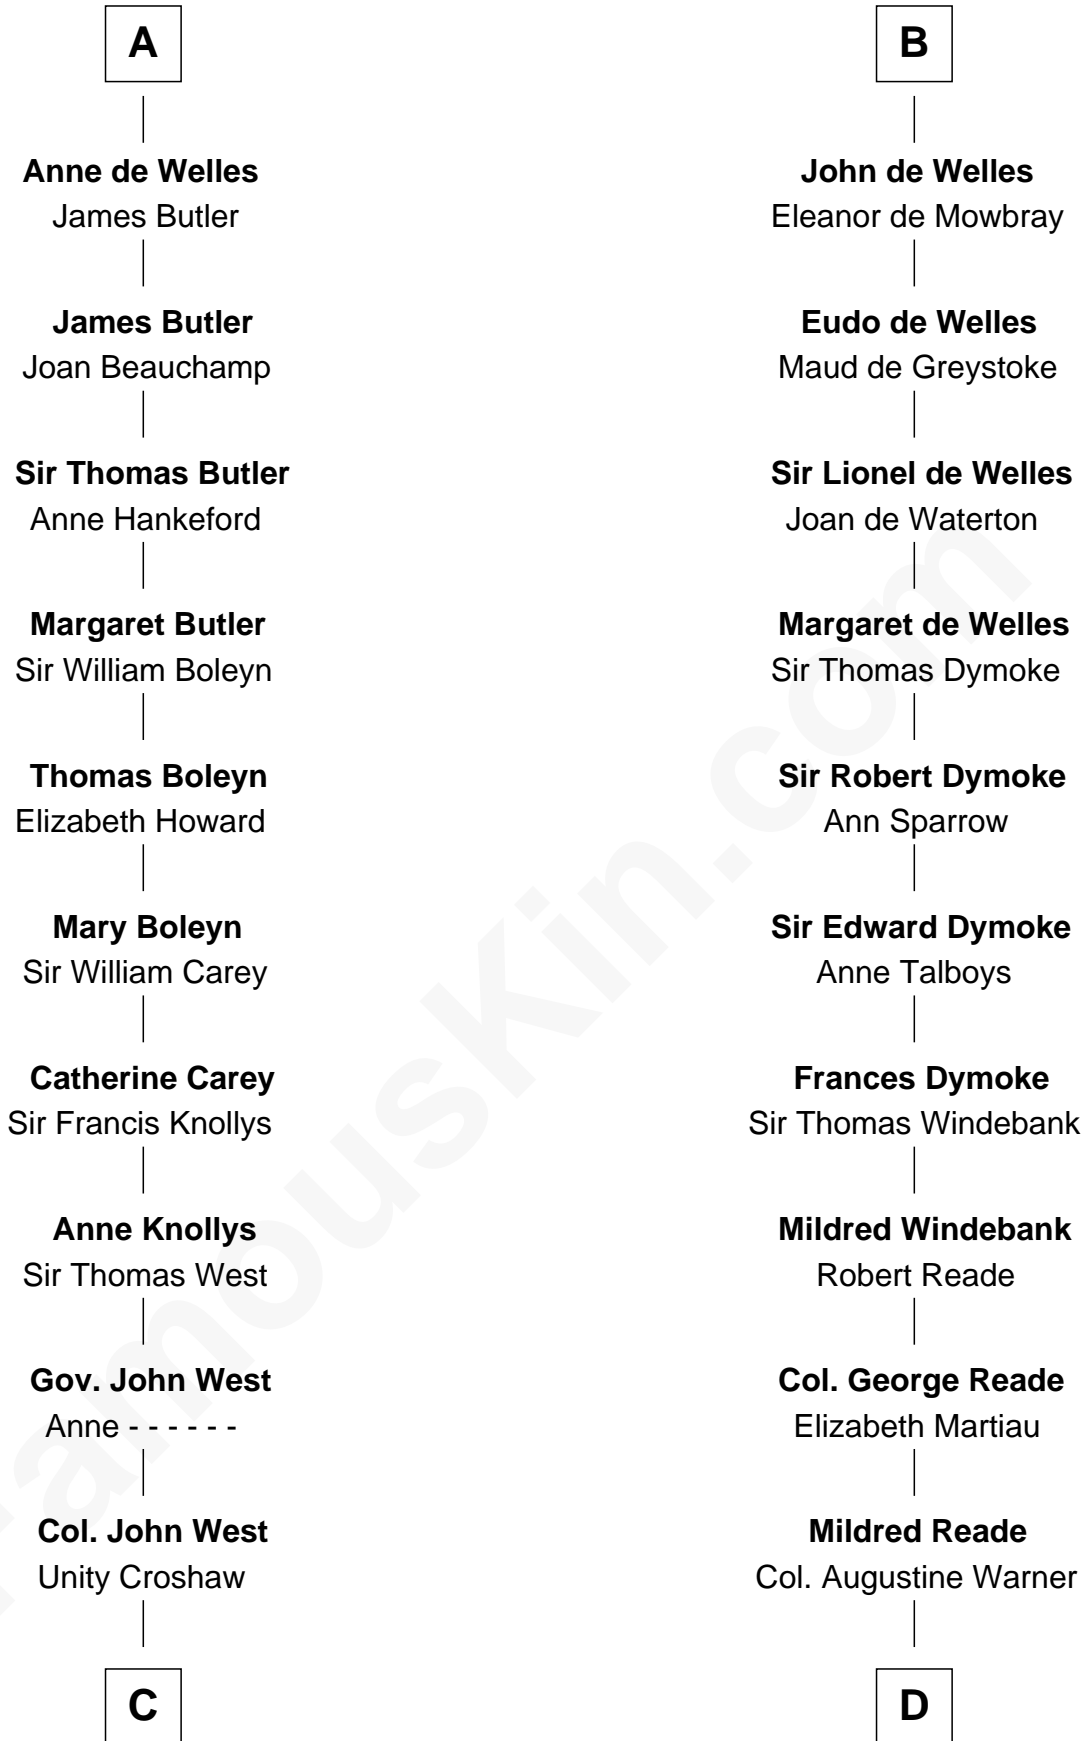

**FamousKin.com**  
**Relationship Chart of**  
**William C. C. Claiborne**  
*1st Governor of Louisiana*

**20th cousin 1 time removed of**  
**Meriwether Lewis**  
*Lewis and Clark Expedition*

**Odinel de Umfreville**

**C**

**Ann West**  
Henry Fox

**Ann Fox**  
Thomas Claiborne

**Nathaniel Claiborne**  
Jane Cole

**William Claiborne**  
Mary Leigh

**William C. C. Claiborne**  
*1st Governor of Louisiana*

**D**

**Elizabeth Warner**  
Col. John Lewis

**Col. Robert Lewis**  
Jane Meriwether

**William Lewis**  
Lucy Meriwether

**Meriwether Lewis**  
*Lewis and Clark Expedition*