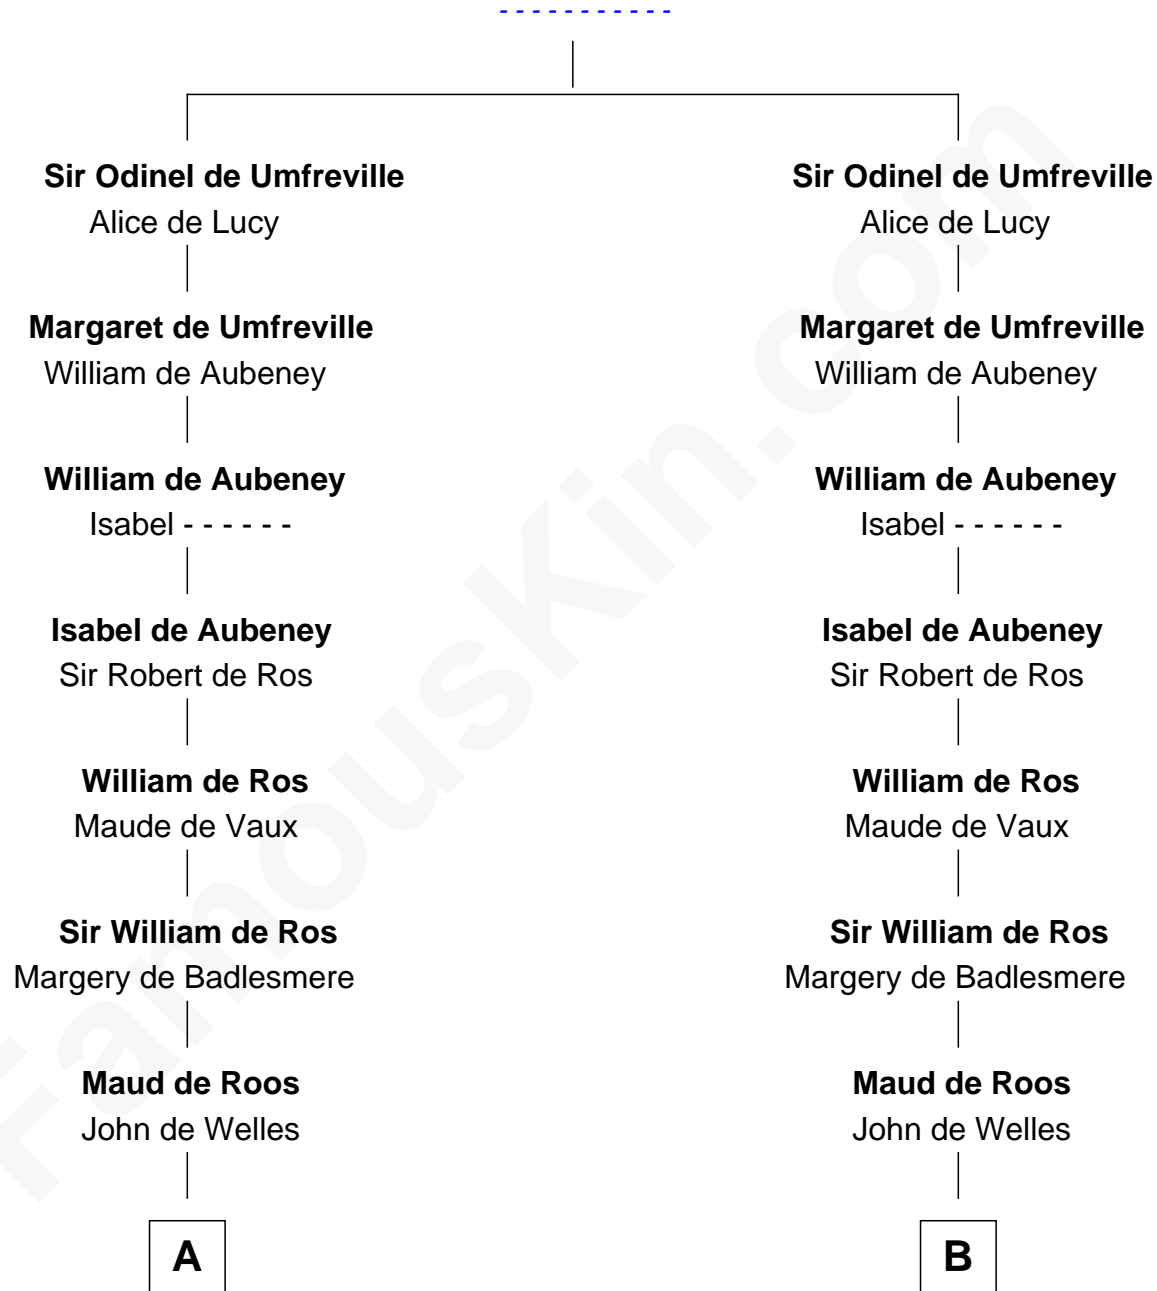

**FamousKin.com**  
**Relationship Chart of**  
**William C. C. Claiborne**  
*1st Governor of Louisiana*

**20th cousin 1 time removed of**  
**Meriwether Lewis**  
*Lewis and Clark Expedition*

**Odinel de Umfreville**

**C**

**Ann West**  
Henry Fox

**Ann Fox**  
Thomas Claiborne

**Nathaniel Claiborne**  
Jane Cole

**William Claiborne**  
Mary Leigh

**William C. C. Claiborne**  
*1st Governor of Louisiana*

**D**

**Elizabeth Warner**  
Col. John Lewis

**Col. Robert Lewis**  
Jane Meriwether

**William Lewis**  
Lucy Meriwether

**Meriwether Lewis**  
*Lewis and Clark Expedition*