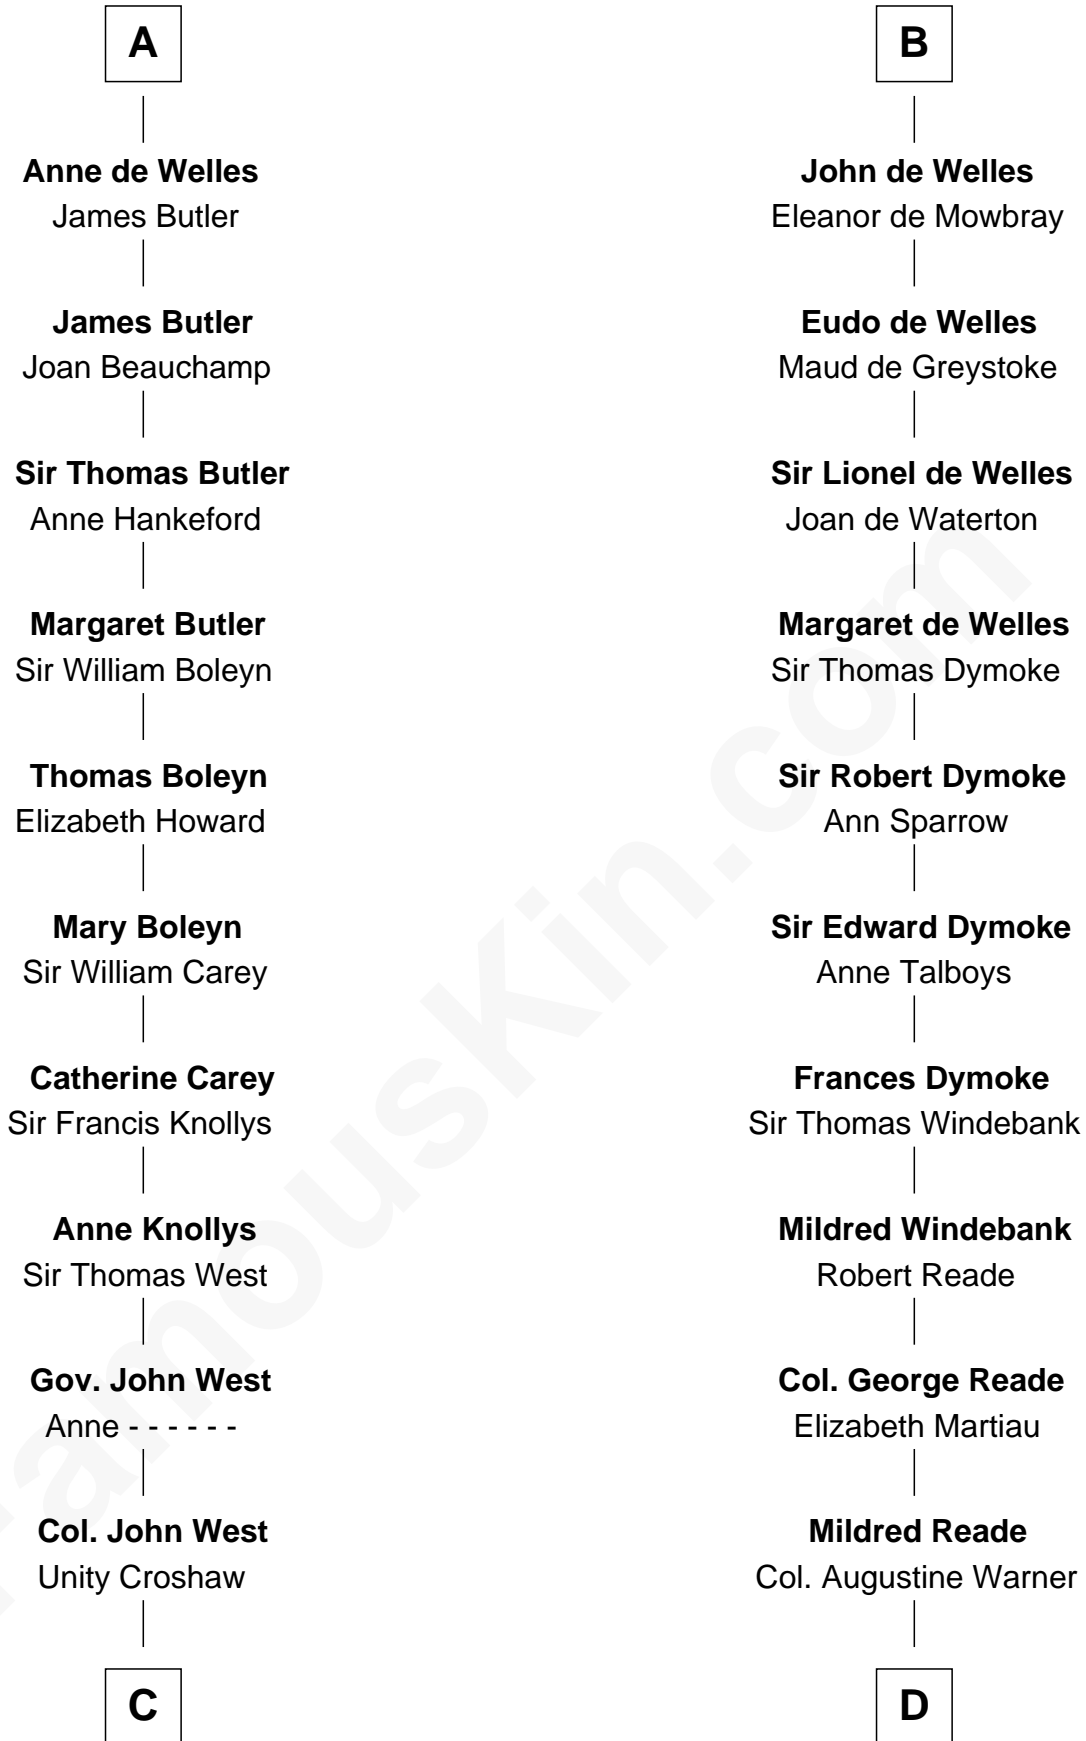

FamousKin.com
Relationship Chart of
William C. C. Claiborne
1st Governor of Louisiana

20th cousin 1 time removed of
Meriwether Lewis
Lewis and Clark Expedition

Sir Richard de Lucy
 Rohese of Boulogne

Alice de Lucy
 Sir Odinel de Umfreville

Margaret de Umfreville
 William de Aubeney

William de Aubeney
 Isabel - - - - -

Isabel de Aubeney
 Sir Robert de Ros

William de Ros
 Maude de Vaux

Sir William de Ros
 Margery de Badlesmere

Maud de Roos
 John de Welles

A

Alice de Lucy
 Sir Odinel de Umfreville

Margaret de Umfreville
 William de Aubeney

William de Aubeney
 Isabel - - - - -

Isabel de Aubeney
 Sir Robert de Ros

William de Ros
 Maude de Vaux

Sir William de Ros
 Margery de Badlesmere

Maud de Roos
 John de Welles

B

C

Ann West
Henry Fox

Ann Fox
Thomas Claiborne

Nathaniel Claiborne
Jane Cole

William Claiborne
Mary Leigh

William C. C. Claiborne
1st Governor of Louisiana