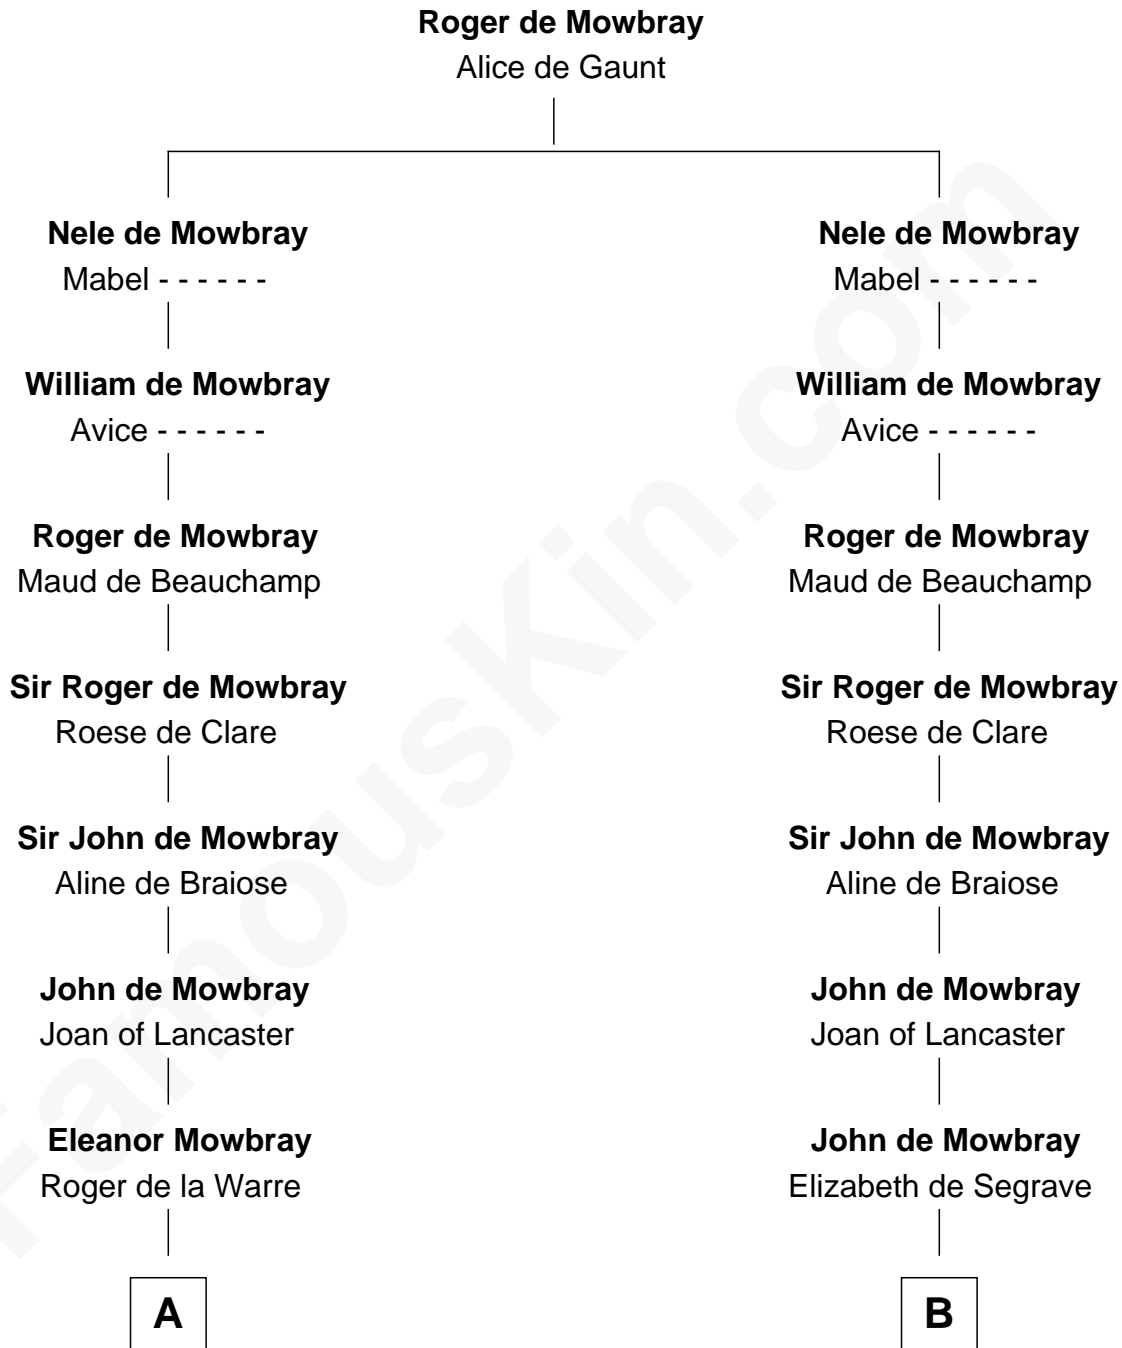

# FamousKin.com Relationship Chart of

**William C. C. Claiborne**

*1st Governor of Louisiana*

20th cousin of

**Meriwether Lewis**

*Lewis and Clark Expedition*

**C**

**Ann Fox**

Thomas Claiborne

**Nathaniel Claiborne**

Jane Cole

**William Claiborne**

Mary Leigh

**William C. C. Claiborne**

*1st Governor of Louisiana*

**D**

**Elizabeth Warner**

Col. John Lewis

**Col. Robert Lewis**

Jane Meriwether

**William Lewis**

Lucy Meriwether

**Meriwether Lewis**

*Lewis and Clark Expedition*