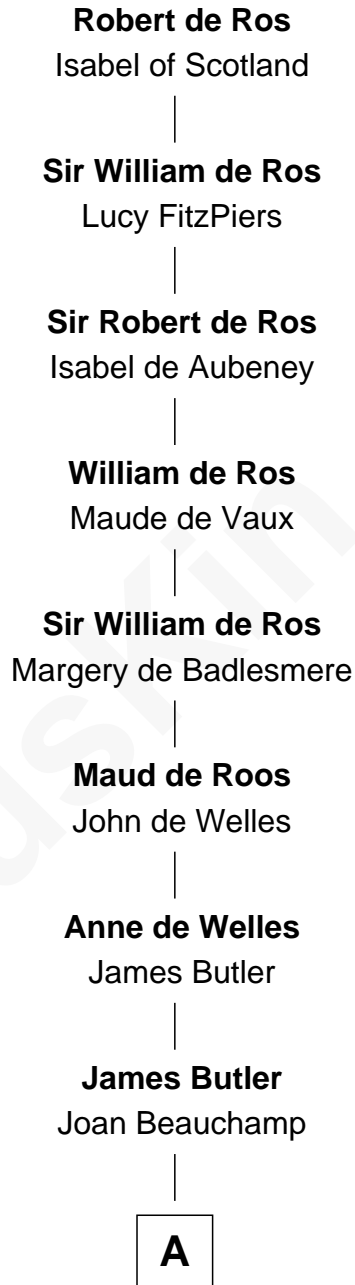

# FamousKin.com Relationship Chart of

**William C. C. Claiborne**

*1st Governor of Louisiana*

**18th Great-grandson of**

**Robert de Ros**

*Magna Carta Surety*

**A**

**Sir Thomas Butler**

Anne Hankeford

**Margaret Butler**

Sir William Boleyn

**Thomas Boleyn**

Elizabeth Howard

**Mary Boleyn**

Sir William Carey

**Catherine Carey**

Sir Francis Knollys

**Anne Knollys**

Sir Thomas West

**Gov. John West**

Anne - - - - -

**Col. John West**

Unity Croshaw

**Ann West**

Henry Fox

**Ann Fox**

Thomas Claiborne

**B**

**B**

—  
**Nathaniel Claiborne**

Jane Cole

—  
**William Claiborne**