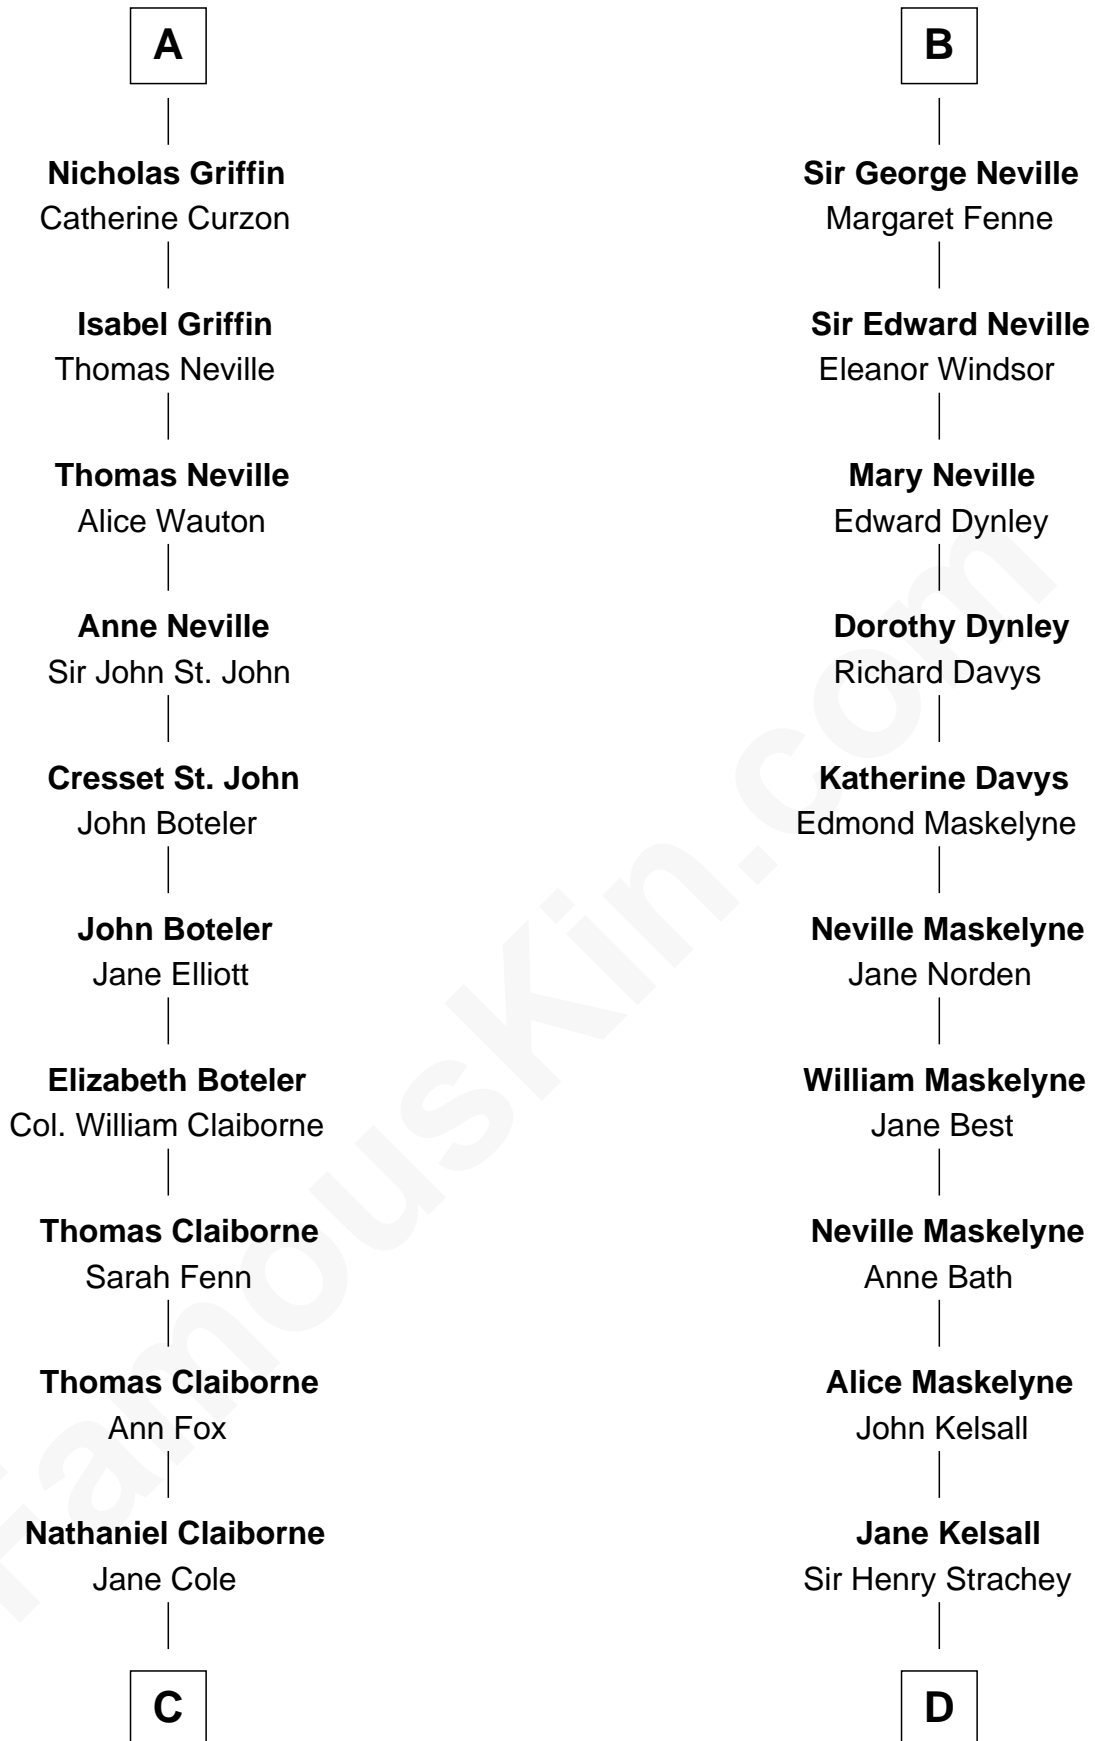

FamousKin.com
Relationship Chart of
William C. C. Claiborne
1st Governor of Louisiana

18th cousin 1 time removed of

Lytton Strachey
Author and Co-Founder of Bloomsbury Group

C

William Claiborne

Mary Leigh

William C. C. Claiborne

1st Governor of Louisiana

D

Edward Strachey

Julia Woodburn Kirkpatrick

Sir Richard Strachey

Jane Maria Grant

Lytton Strachey

British Author