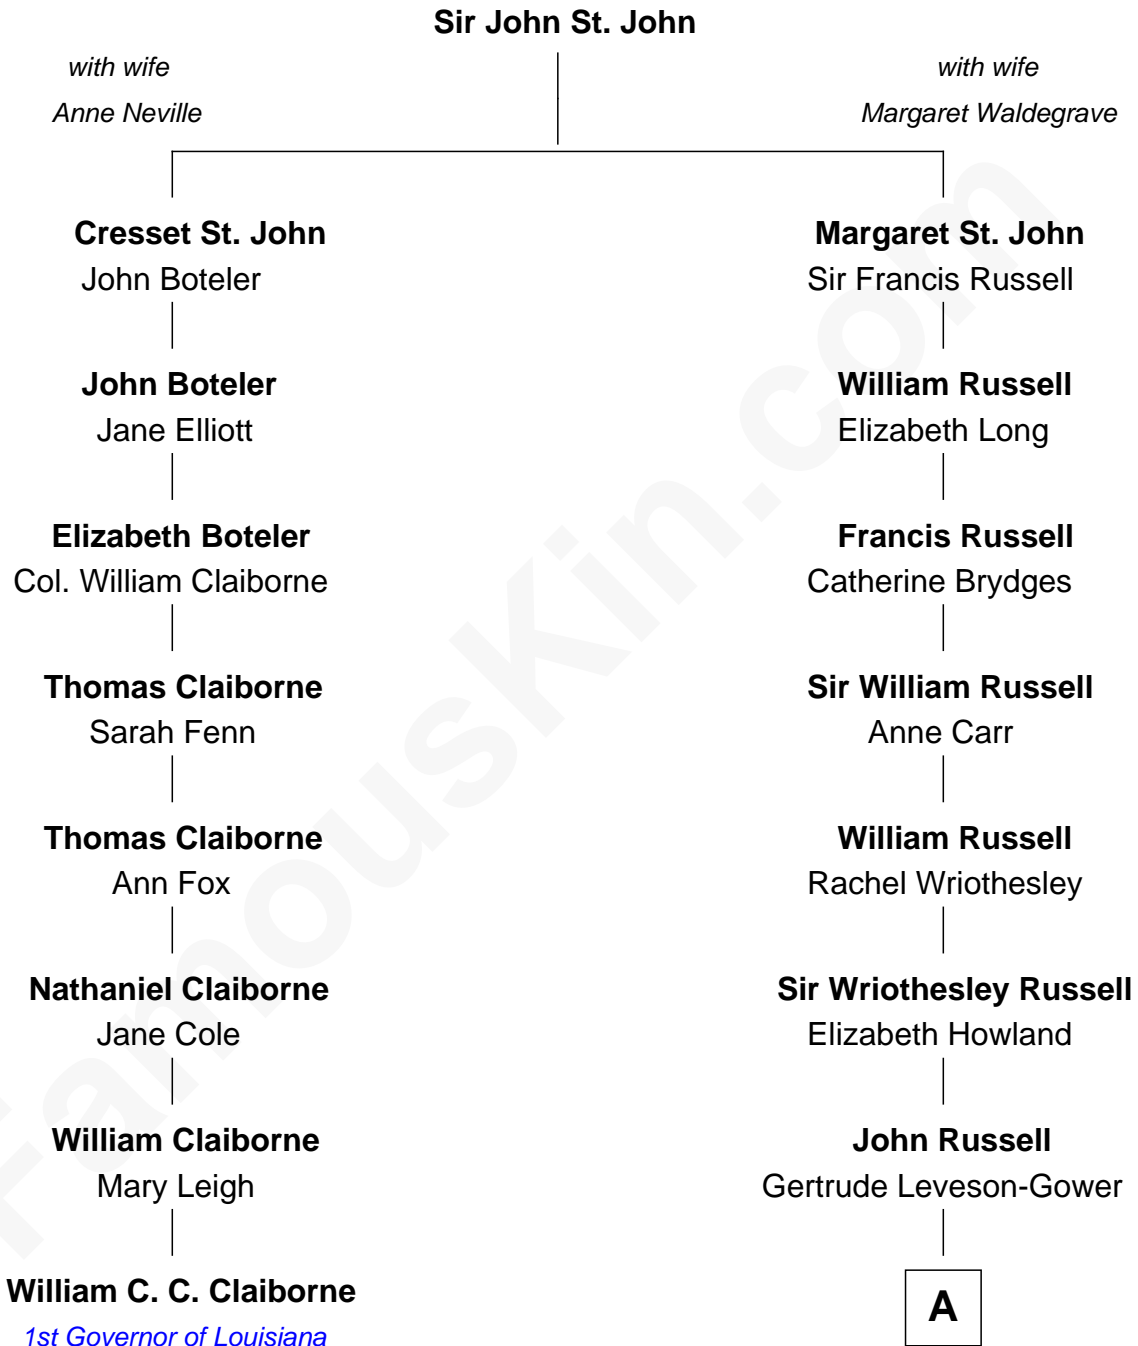

FamousKin.com
Relationship Chart of
William C. C. Claiborne
1st Governor of Louisiana

7th cousin 7 times removed of
Sarah Ferguson
Duchess of York

A

Francis Russell

Elizabeth Keppel

Sir John Russell

Georgiana Gordon

Louisa Jane Russell

James Hamilton

Louisa Jane Hamilton

William Henry Walter Montagu-Douglas-Scott

Herbert Andrew Montagu-Douglas-Scott

Marie Josephine Edwards

Marian Louisa Montagu-Douglas-Scott

Andrew Henry Ferguson

Ronald Ivor Ferguson

Susan Mary Wright

Sarah Ferguson

Duchess of York