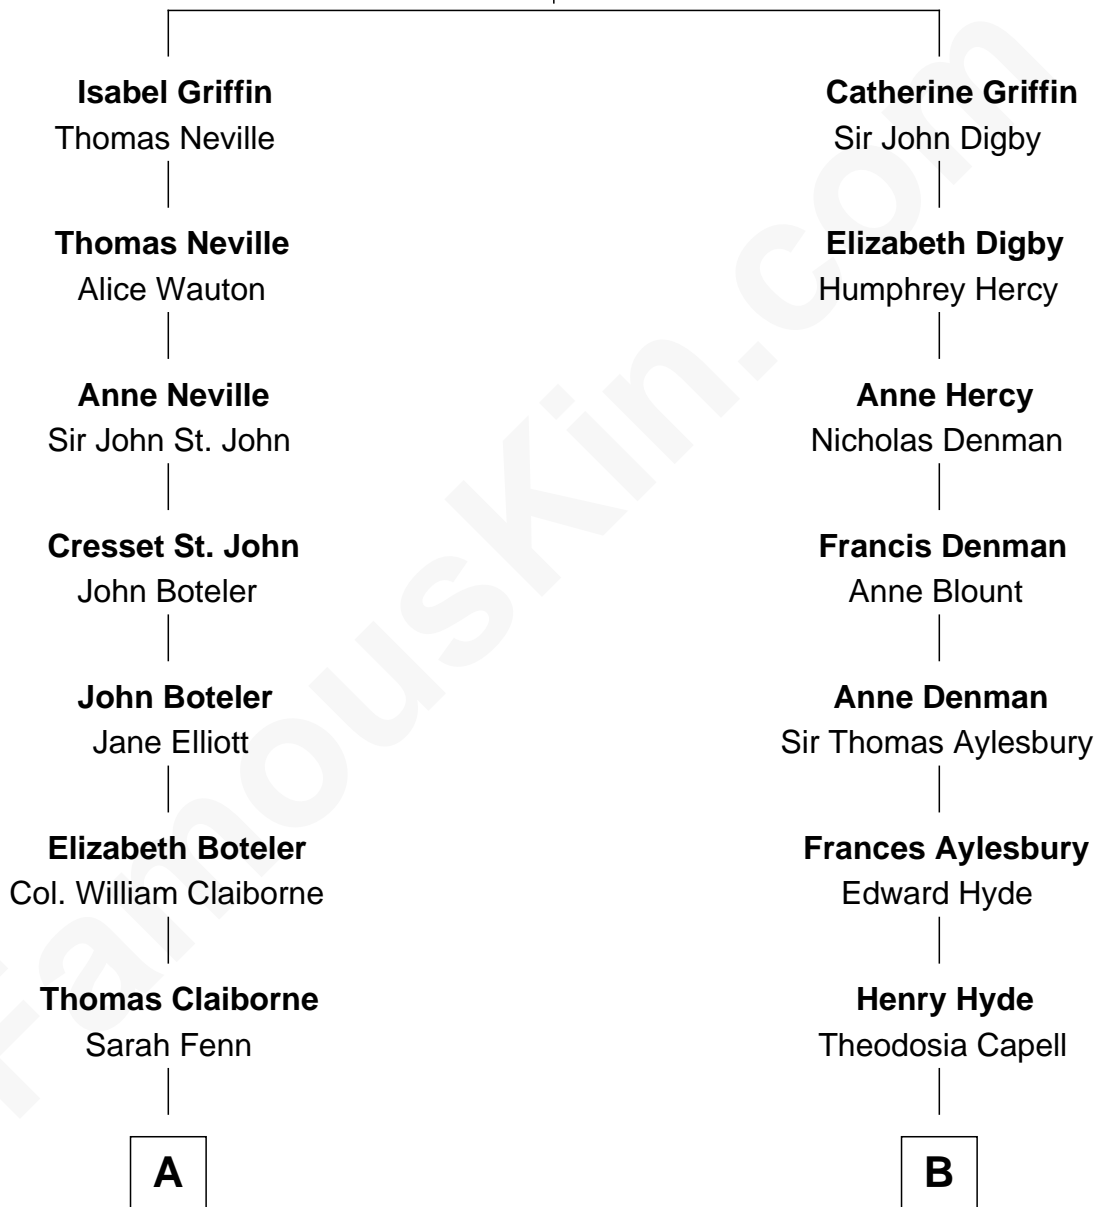

FamousKin.com
Relationship Chart of
William C. C. Claiborne
1st Governor of Louisiana

10th cousin 8 times removed of

Sarah Ferguson
Duchess of York

Nicholas Griffin
 Catherine Curzon

C

Susan Mary Wright
Ronald Ivor Ferguson

Sarah Ferguson
Duchess of York

FamousKin.com