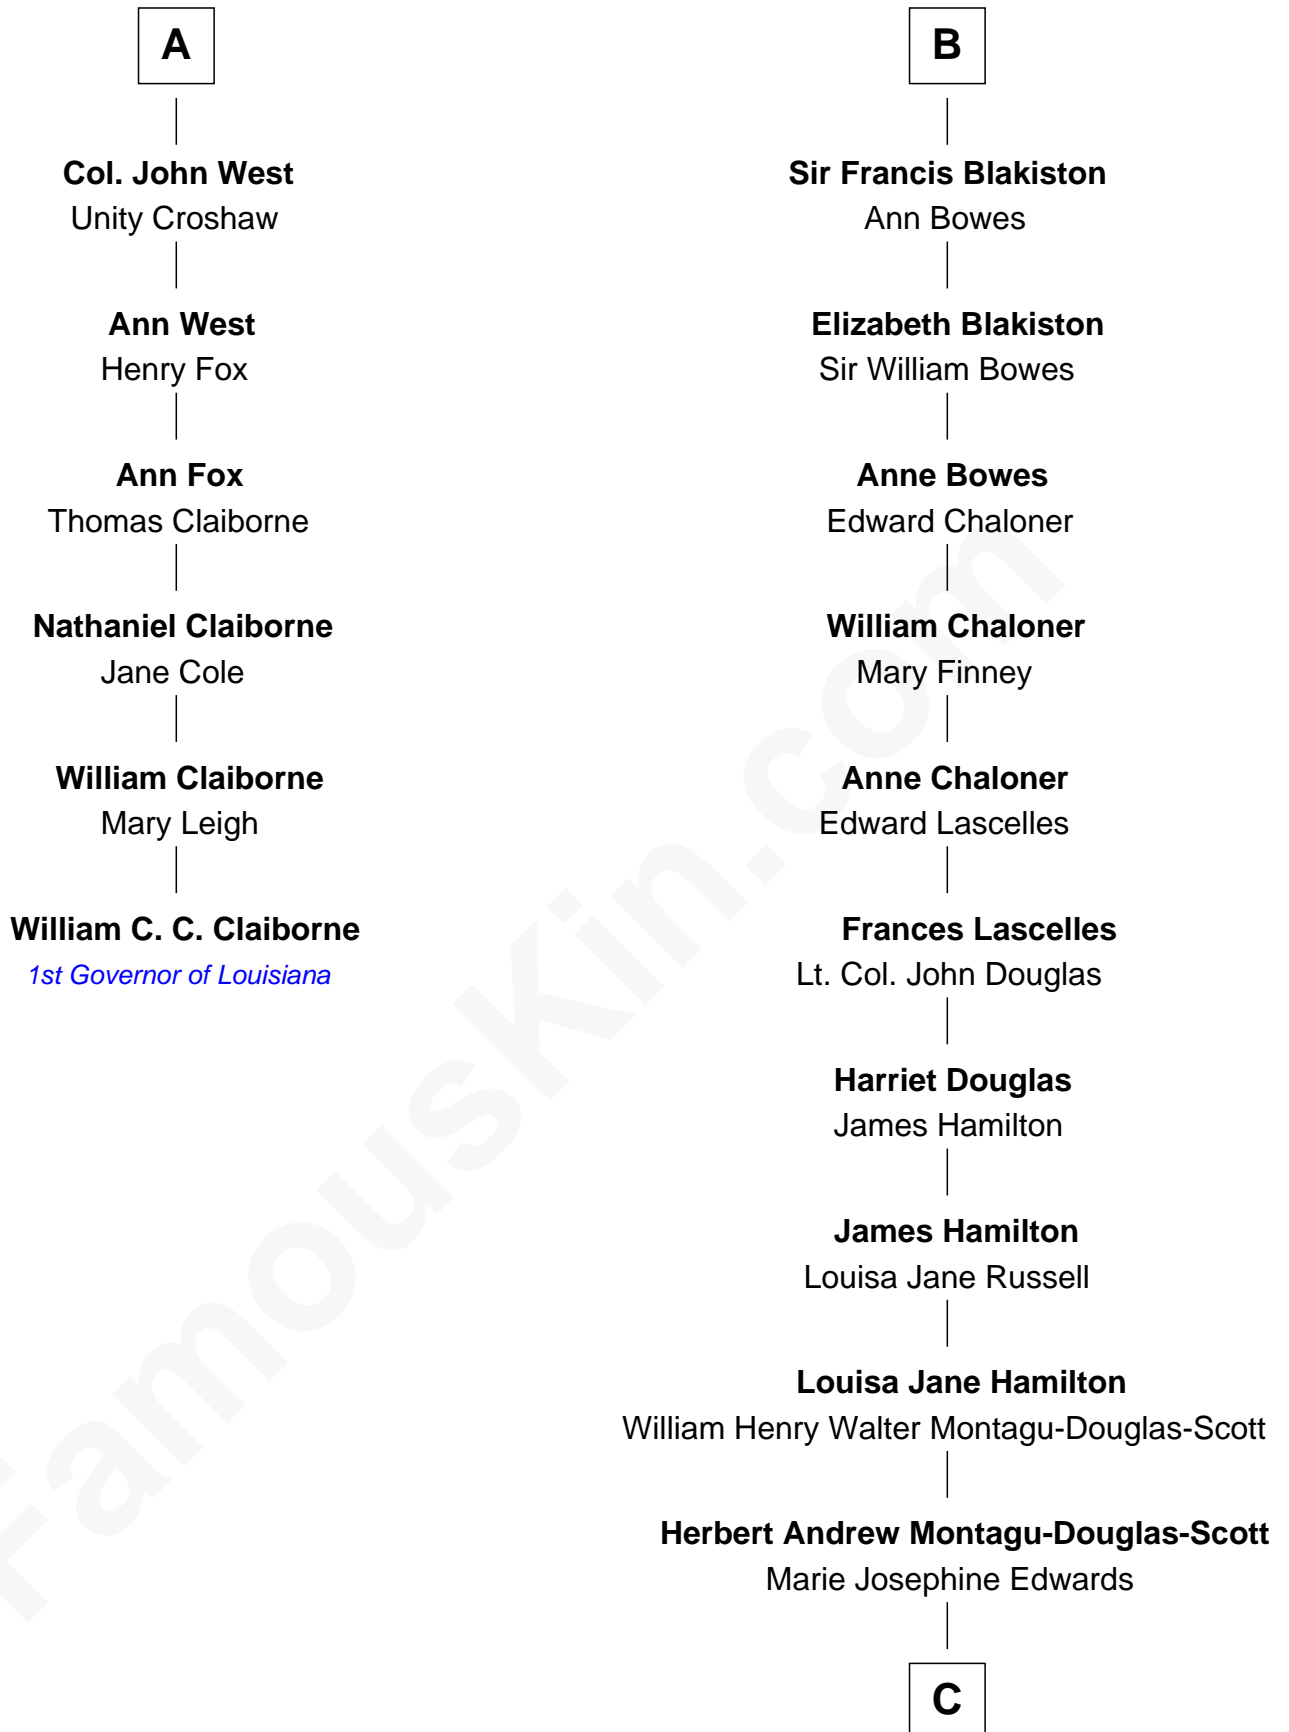

FamousKin.com
Relationship Chart of
William C. C. Claiborne
1st Governor of Louisiana

12th cousin 7 times removed of

Sarah Ferguson
Duchess of York

Sir Lionel de Welles
 Joan de Waterton

Eleanor de Welles
 Sir Thomas Hoo

Anne Hoo
 Sir Roger Copley

Eleanor Copley
 Sir Thomas West

Sir George West
 Elizabeth Morton

Sir William West
 Elizabeth Strange

Sir Thomas West
 Anne Knollys

Gov. John West
 Anne - - - - -

A

Cecily de Welles
 Sir Robert Willoughby

Sir Christopher Willoughby
 Margaret Jenney

Elizabeth Willoughby
 Sir William Eure

Sir Ralph Eure
 Margery Bowes

Frances Eure
 Robert Lambton

Jane Lambton
 Sir William Blakiston

Sir Ralph Blakiston
 Margaret Fenwick

B

C

—
Marian Louisa Montagu-Douglas-Scott

Andrew Henry Ferguson

—
Ronald Ivor Ferguson

Susan Mary Wright

—
Sarah Ferguson

Duchess of York