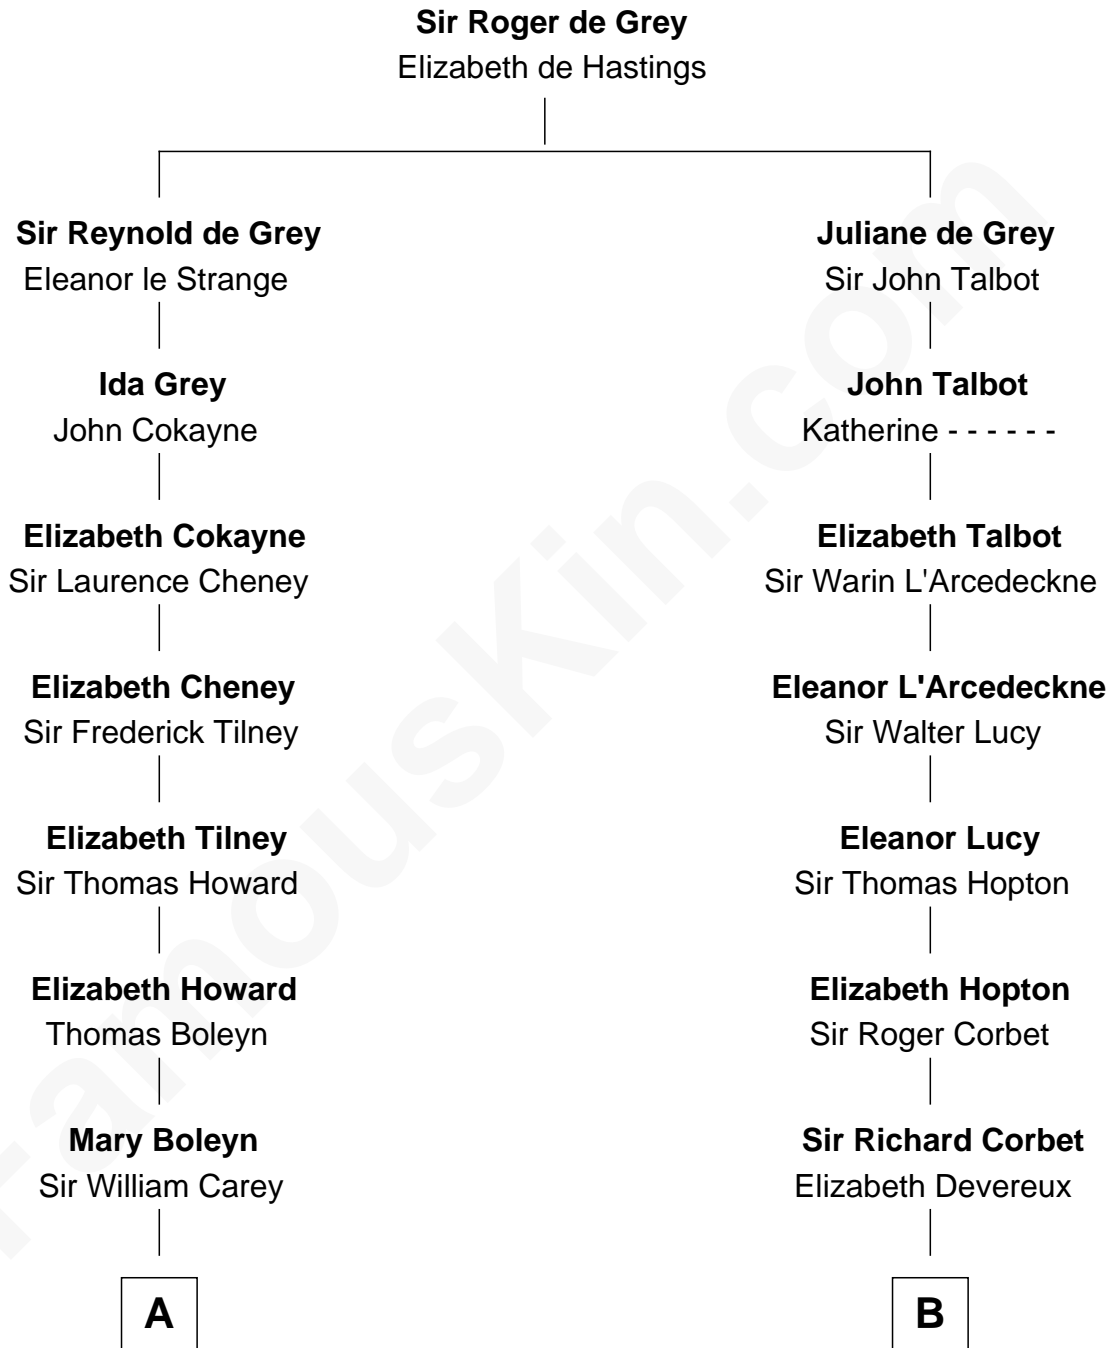

FamousKin.com
Relationship Chart of
William C. C. Claiborne
1st Governor of Louisiana

15th cousin 4 times removed of
Olivia De Havilland
Movie Actress

C

Margaret Letitia Molesworth
Charles Richard De Havilland

Walter Augustus De Havilland
Lillian Augusta Ruse

Olivia De Havilland
Movie Actress

FamousKin.com