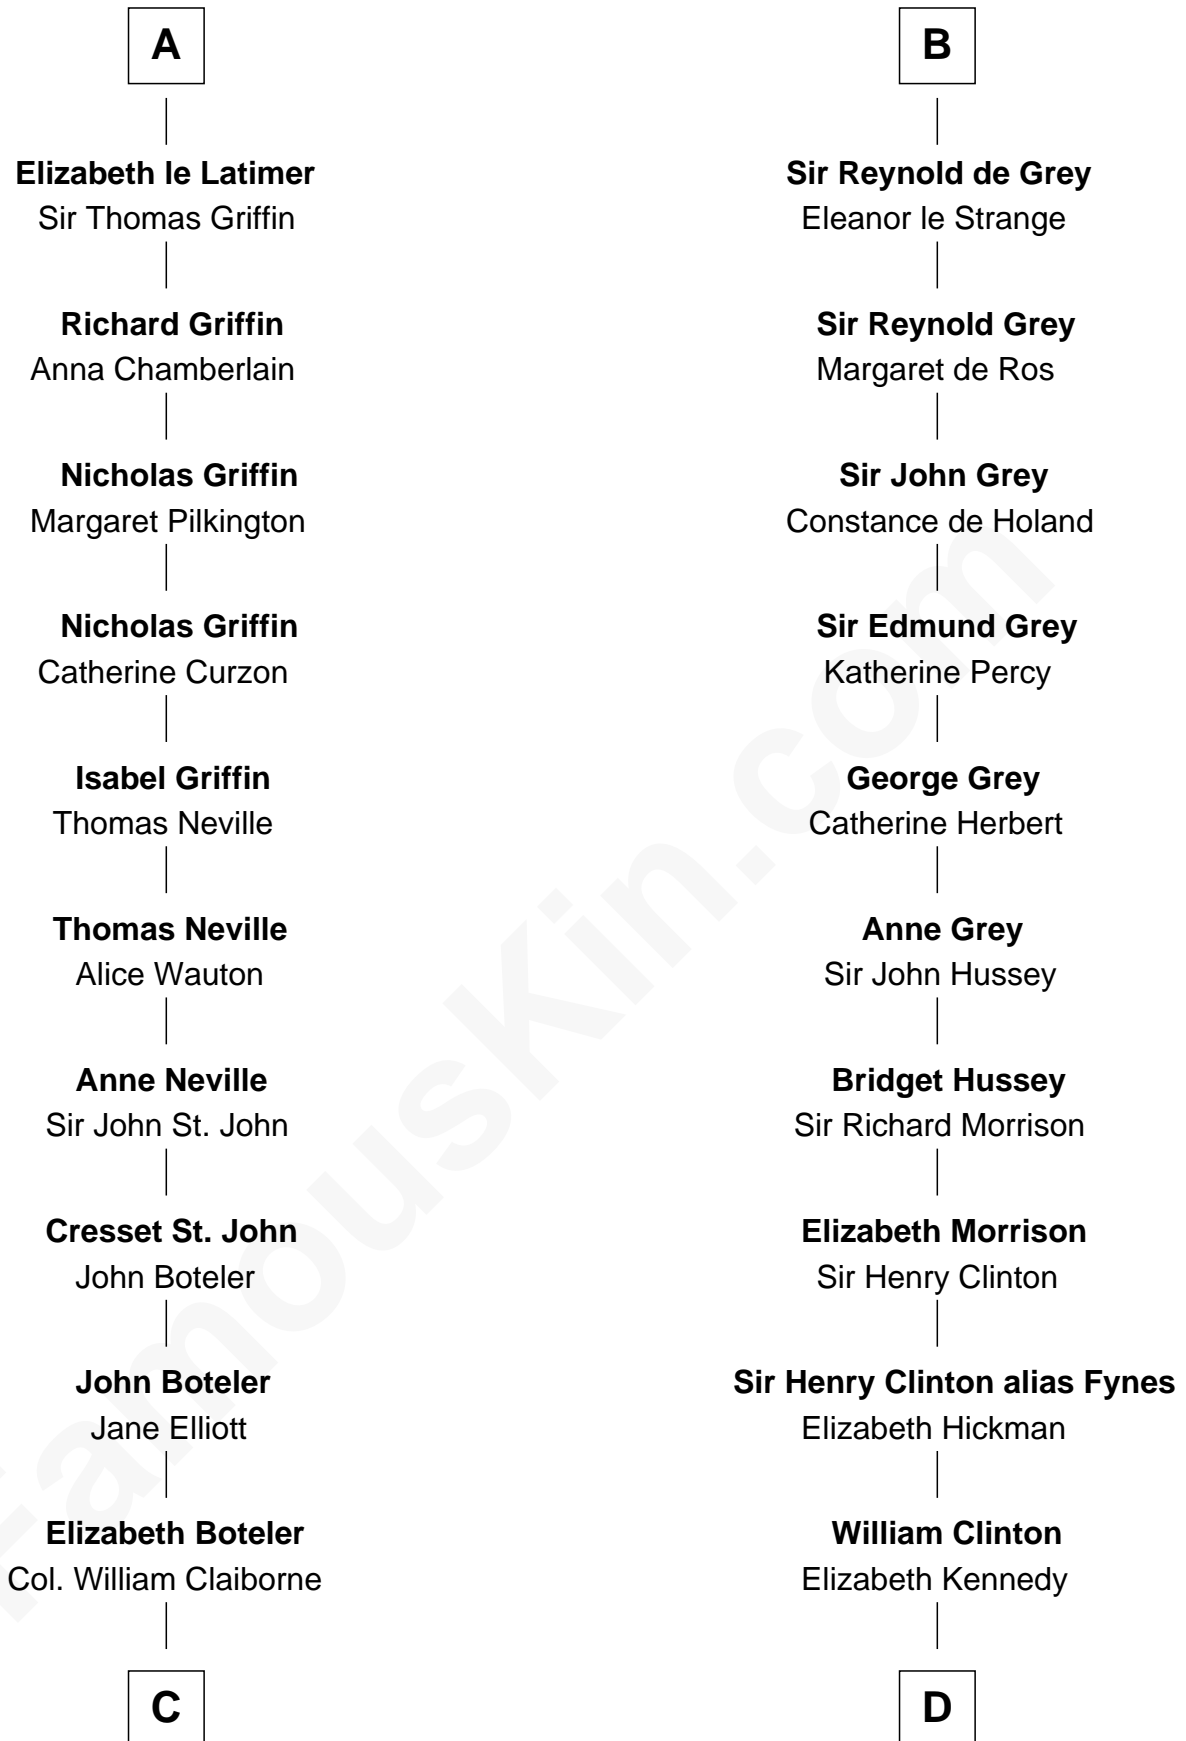

FamousKin.com
Relationship Chart of
William C. C. Claiborne
1st Governor of Louisiana

19th cousin 2 times removed of
George Clinton
4th U.S. Vice President

Hugh I of Vermandois
 Adèle of Vermandois

C

Thomas Claiborne

Sarah Fenn

Thomas Claiborne

Ann Fox

Nathaniel Claiborne

Jane Cole

William Claiborne

Mary Leigh

William C. C. Claiborne